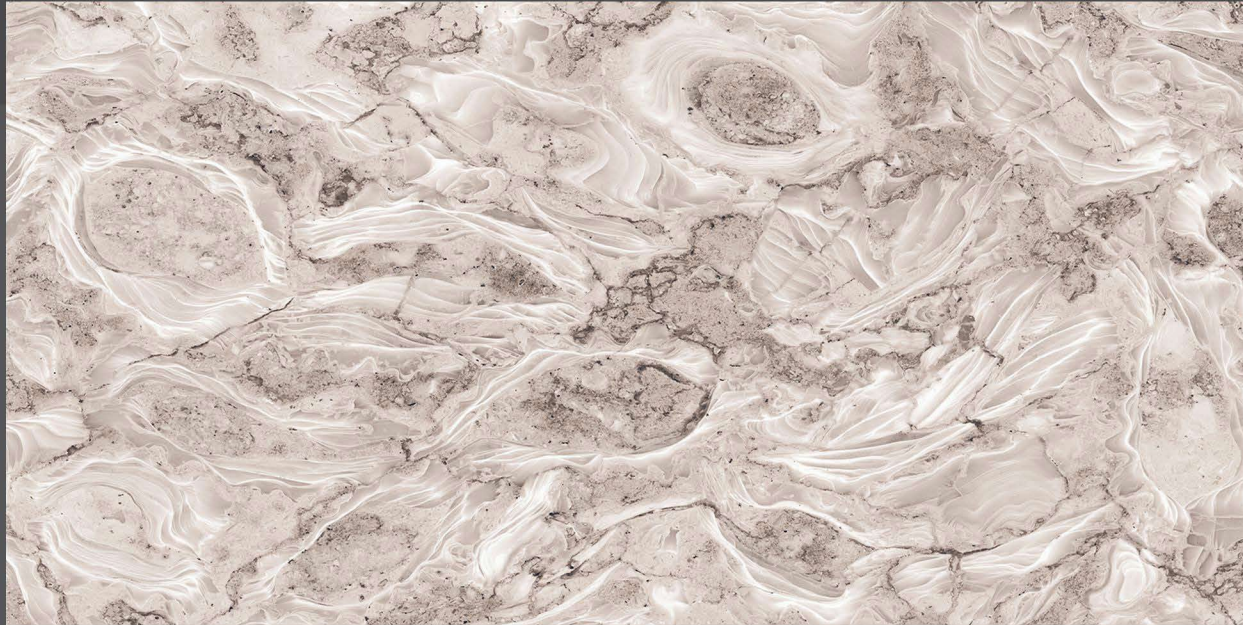

600 X 1200 mm

POLISHED
FINISH

GLAZED PORCELAIN TILES

RANDOM

WALL TILES

FLOOR TILES

LIVING AREA

KODA GREY