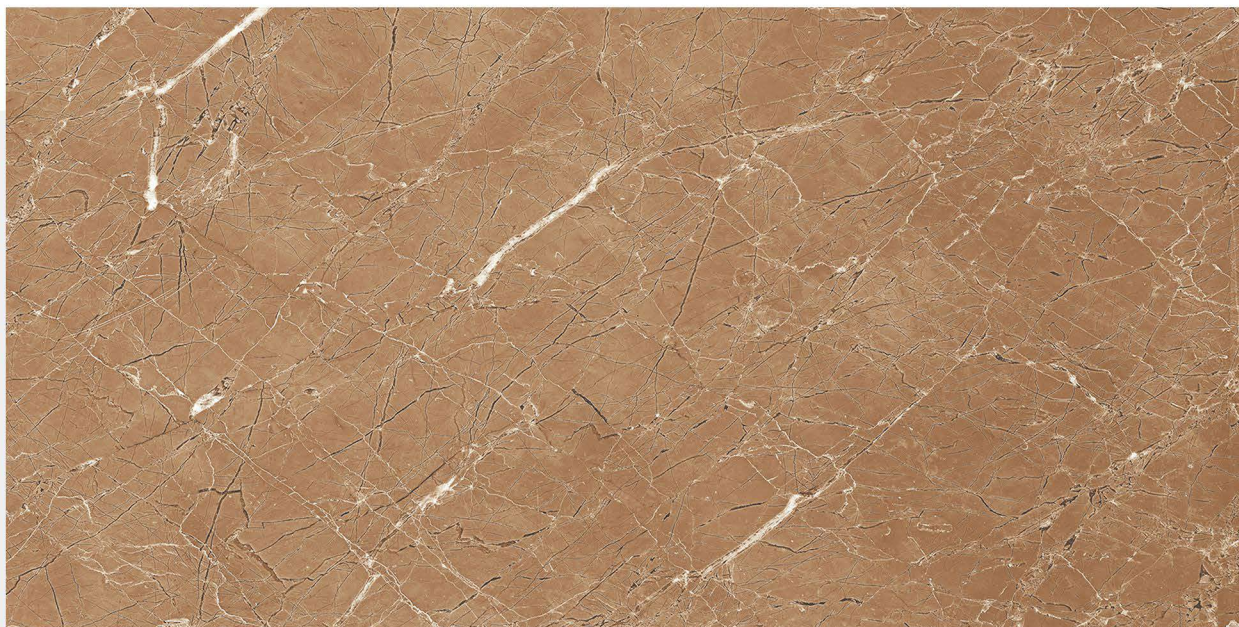

600 X 1200 mm

GLAZED PORCELAIN TILES

> PULSE CHOCO