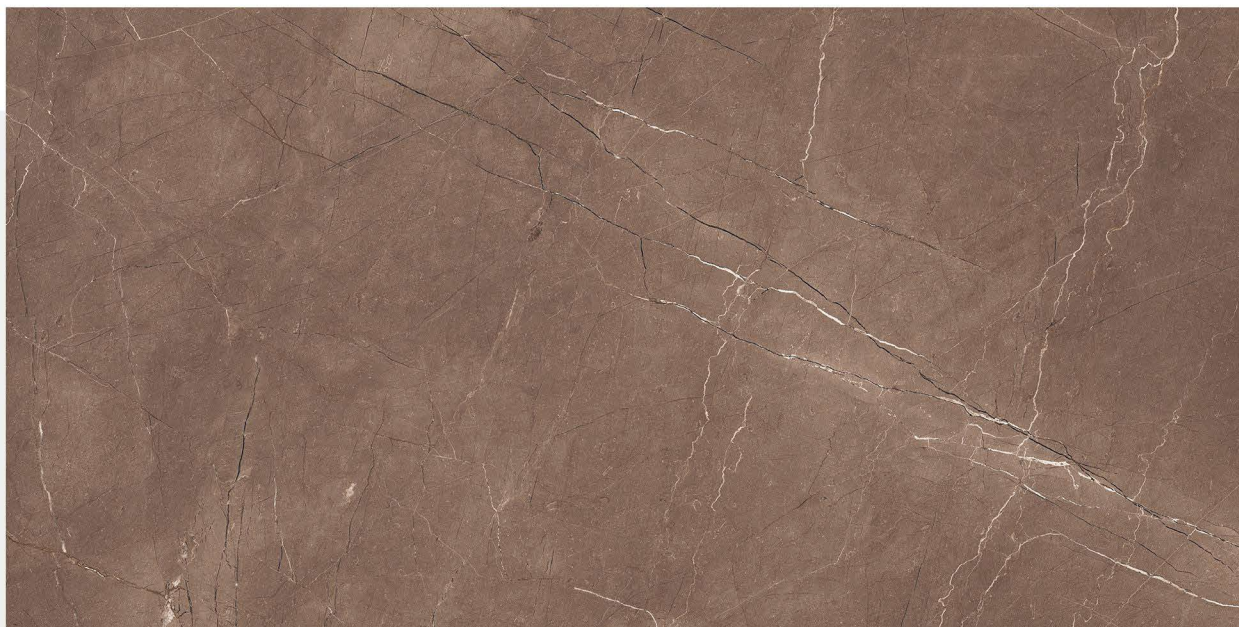

GLAZED PORCELAIN TILES

 RANDOM

 WALL TILES

 FLOOR TILES

 LIVING AREA

> ALMATY CHOCO

”

600 X 1200 mm