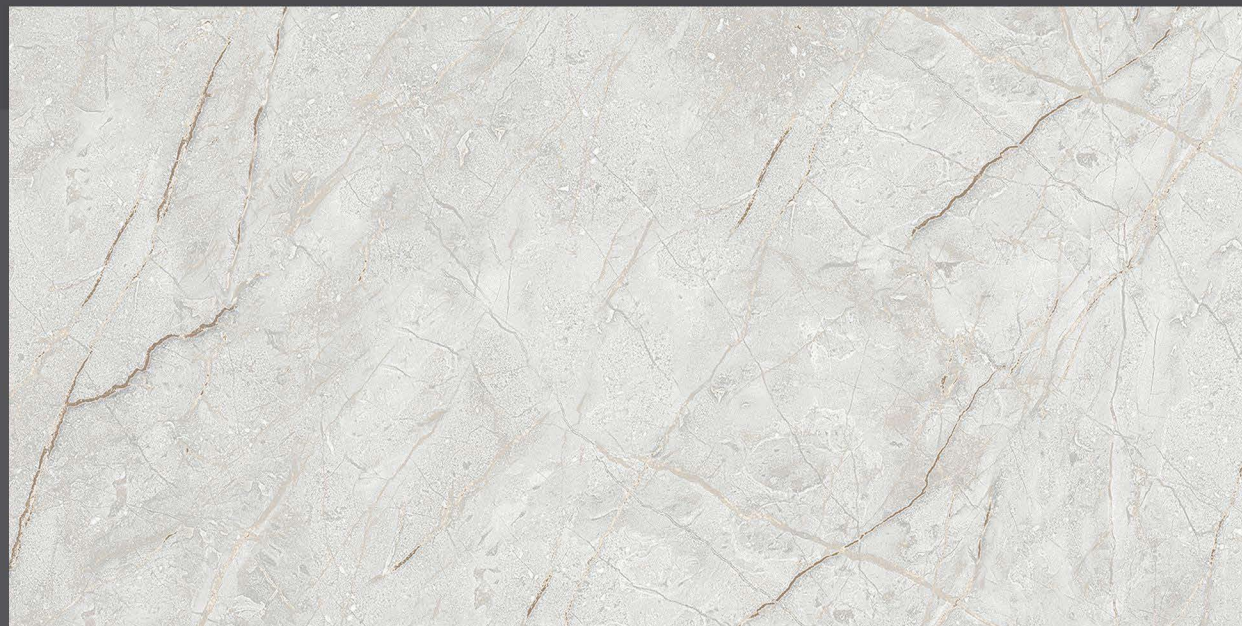

600 X 1200 mm

POLISHED
FINISH

GLAZED PORCELAIN TILES

> OXIDO GREY