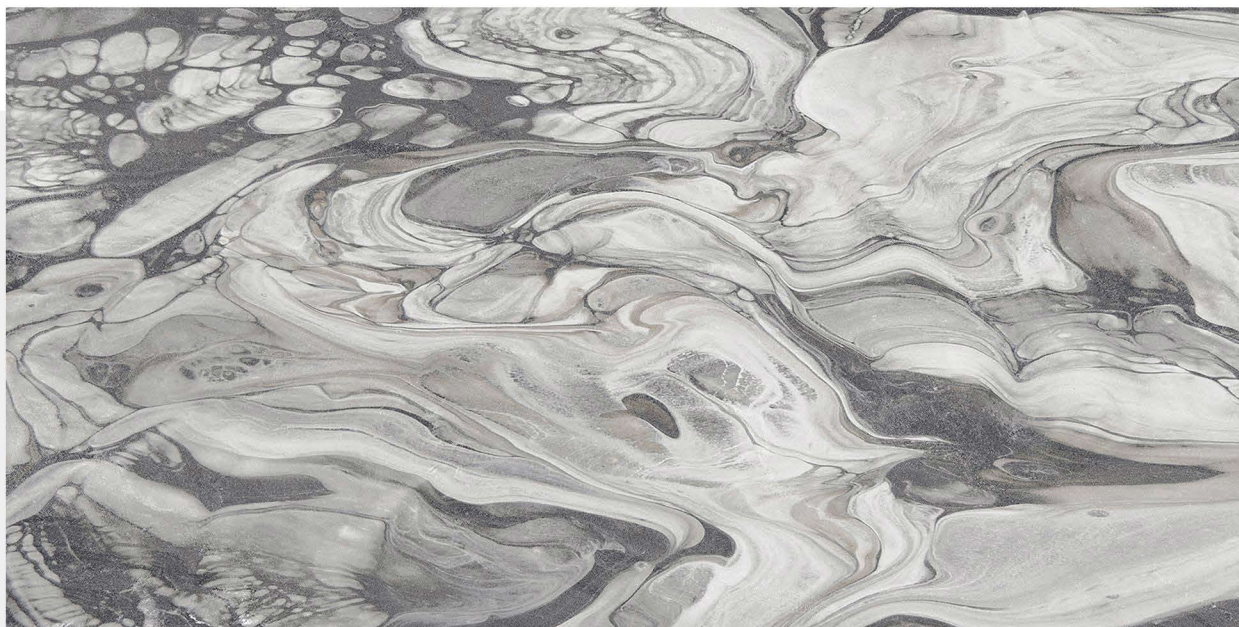

600 X 1200 mm

POLISHED
FINISH

GLAZED PORCELAIN TILES

RANDOM

WALL TILES

FLOOR TILES

LIVING AREA

AMARONE GREY

”