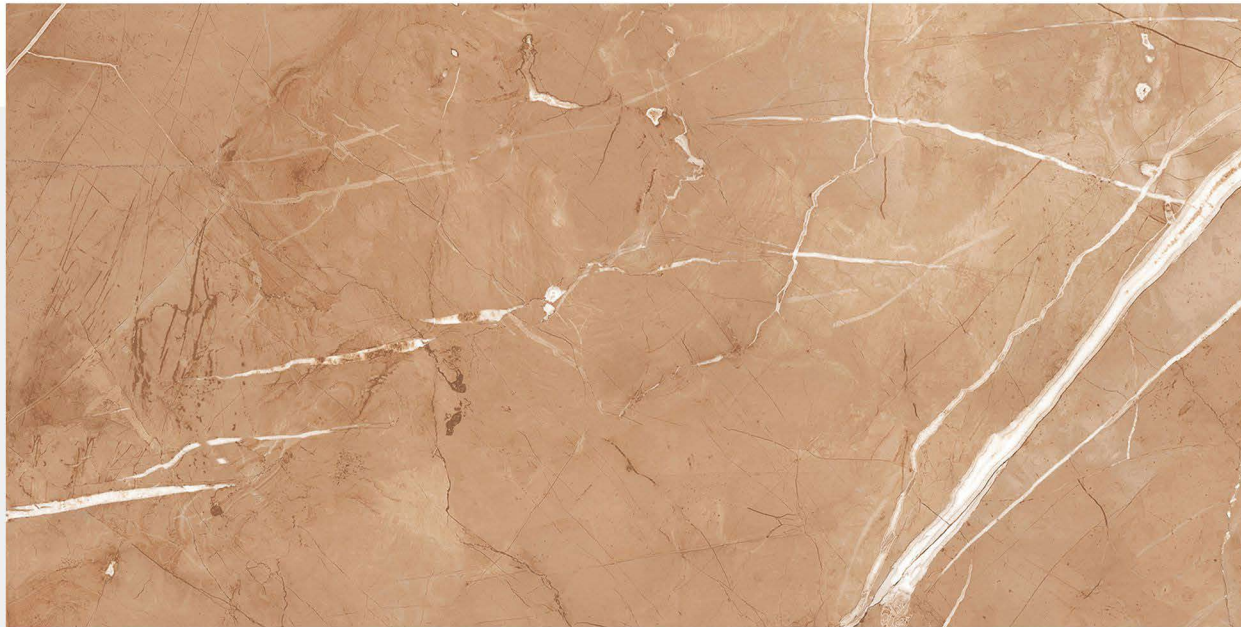

600 X 1200 mm

POLISHED
FINISH

GLAZED PORCELAIN TILES

RANDOM

WALL TILES

FLOOR TILES

LIVING AREA

> MEGALITH BROWN

”