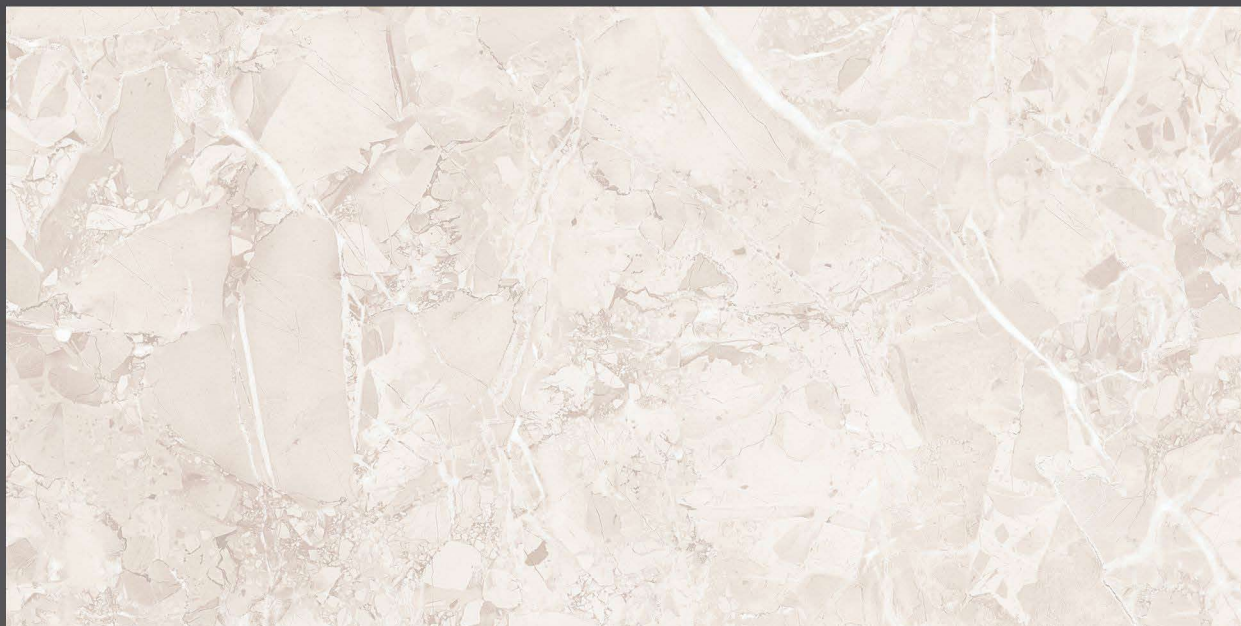

600 X 1200 mm

POLISHED
FINISH

GLAZED PORCELAIN TILES

RANDOM

WALL TILES

FLOOR TILES

LIVING AREA

> FLORIDA WHITE