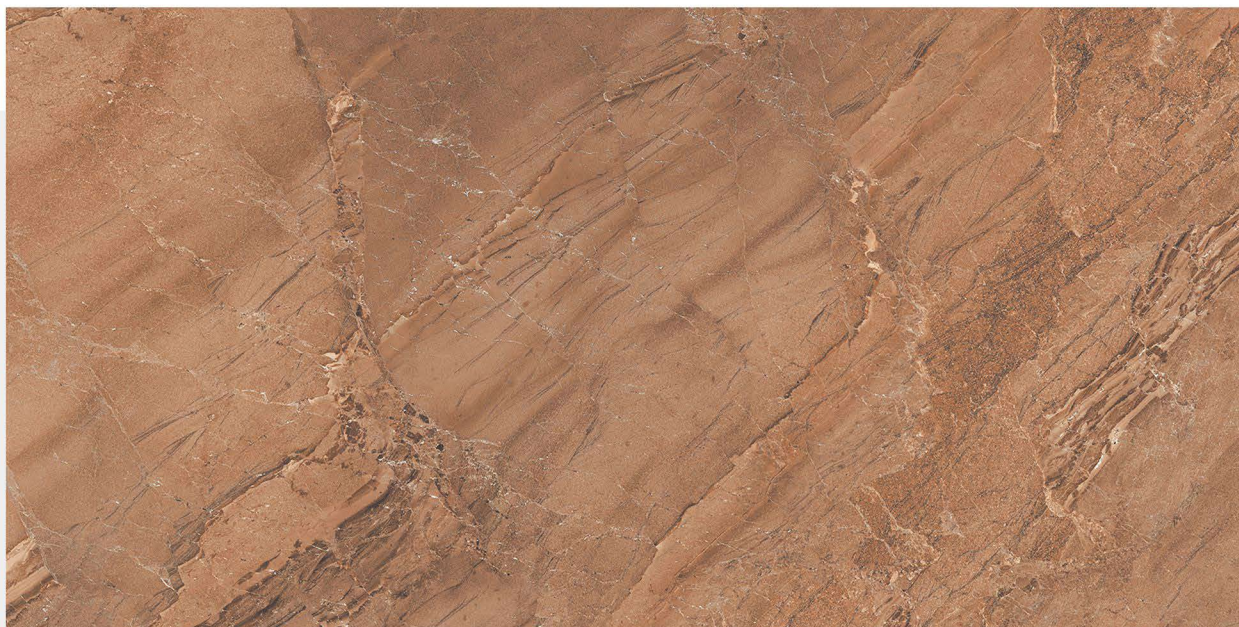

600 X 1200 mm

GLAZED PORCELAIN TILES

JET MIST