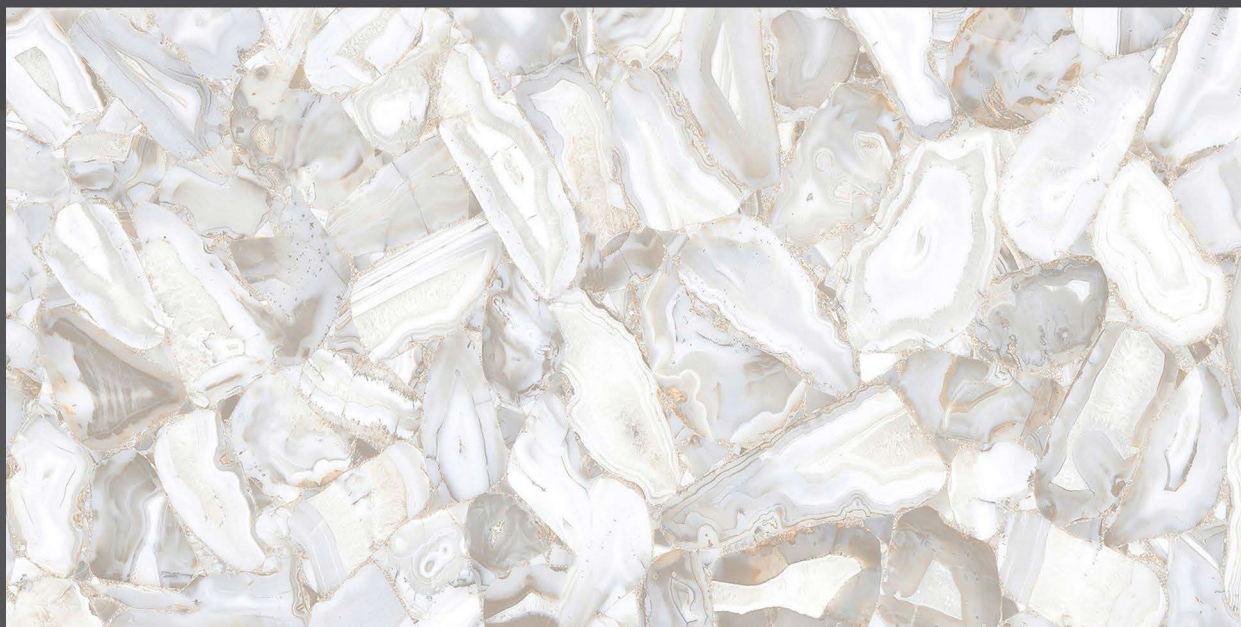

 BOTTICINO

”

600 X 1200 mm

 POLISHED  
FINISH

GLAZED PORCELAIN TILES

 BRAZIA STONE WHITE

600 X 1200 mm

 POLISHED  
FINISH