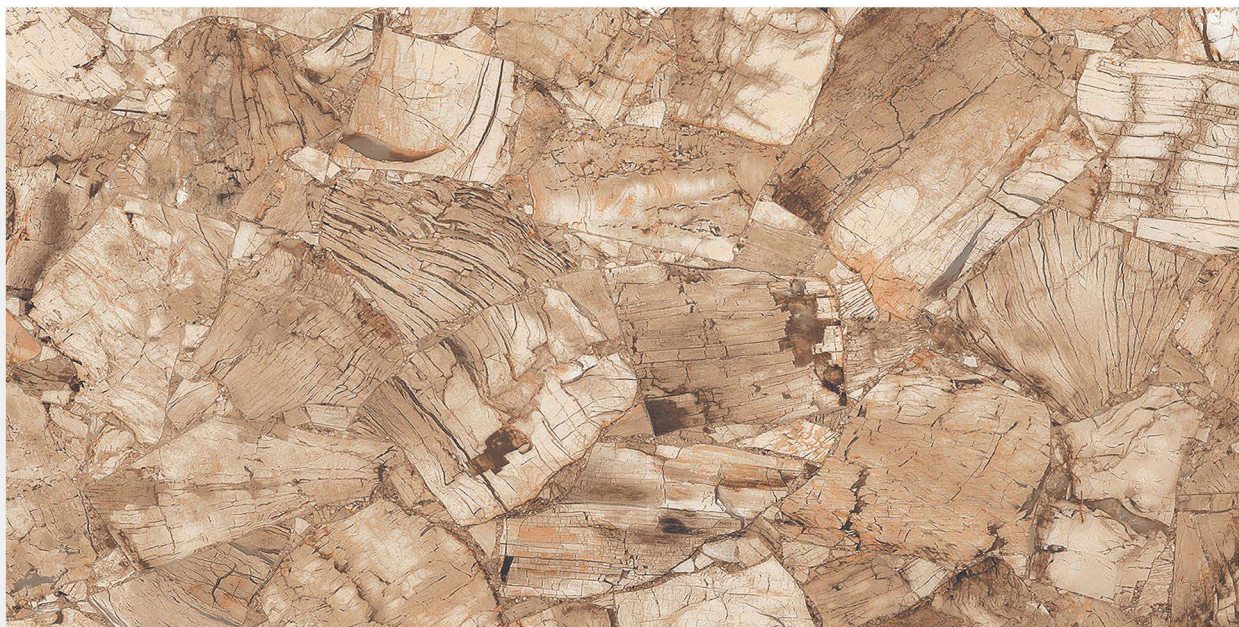

600 X 1200 mm

POLISHED
FINISH

GLAZED PORCELAIN TILES

RANDOM

WALL TILES

FLOOR TILES

LIVING AREA

ARMEDO BROWN

”