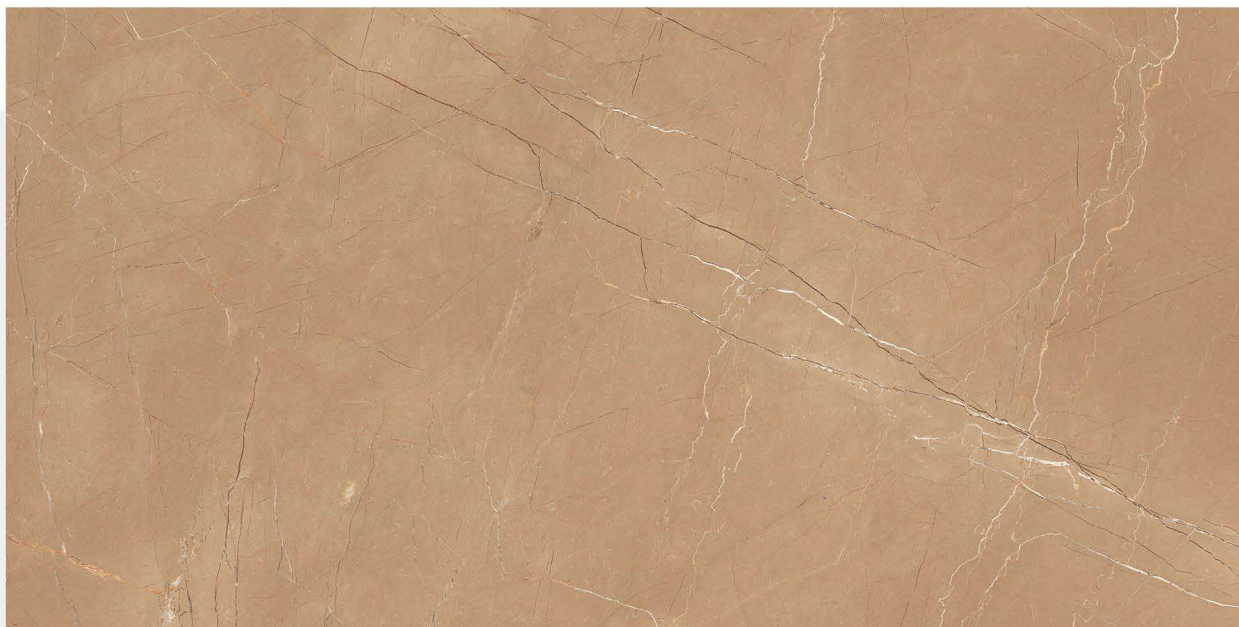

600 X 1200 mm

GLAZED PORCELAIN TILES

RANDOM

WALL TILES

FLOOR TILES

LIVING AREA

> ALMATY GOLD