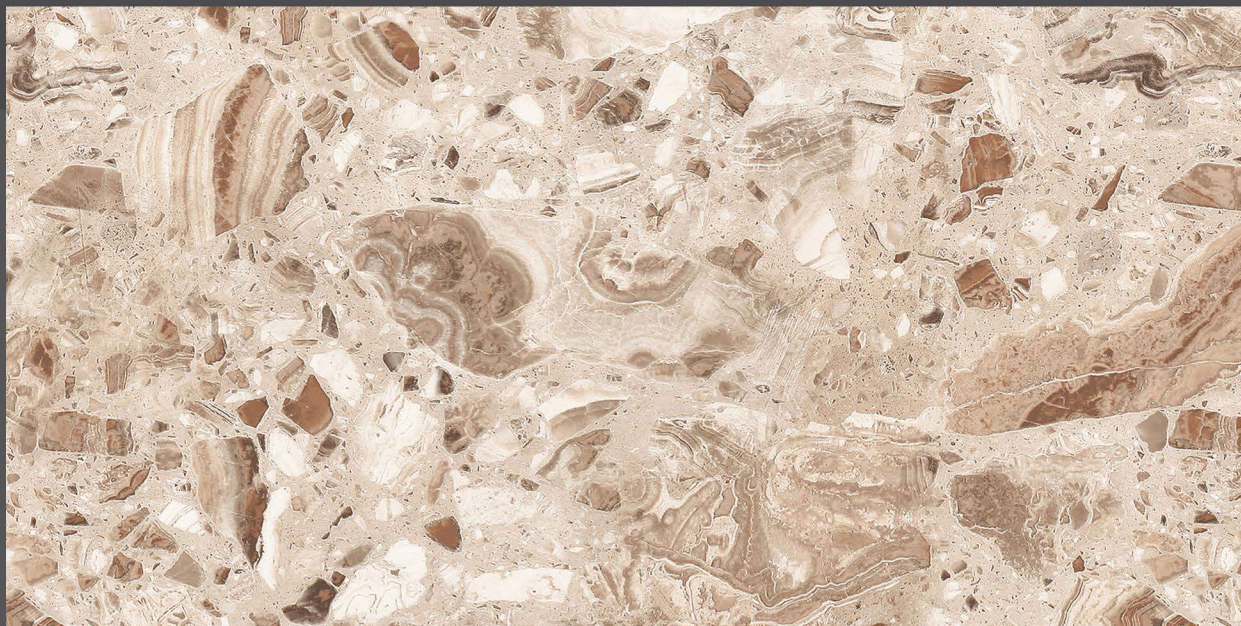

 RAMO MISTO

600 X 1200 mm

 POLISHED  
FINISH

GLAZED PORCELAIN TILES

 REVERSE BLENC

600 X 1200 mm

 POLISHED  
FINISH

GLAZED PORCELAIN TILES