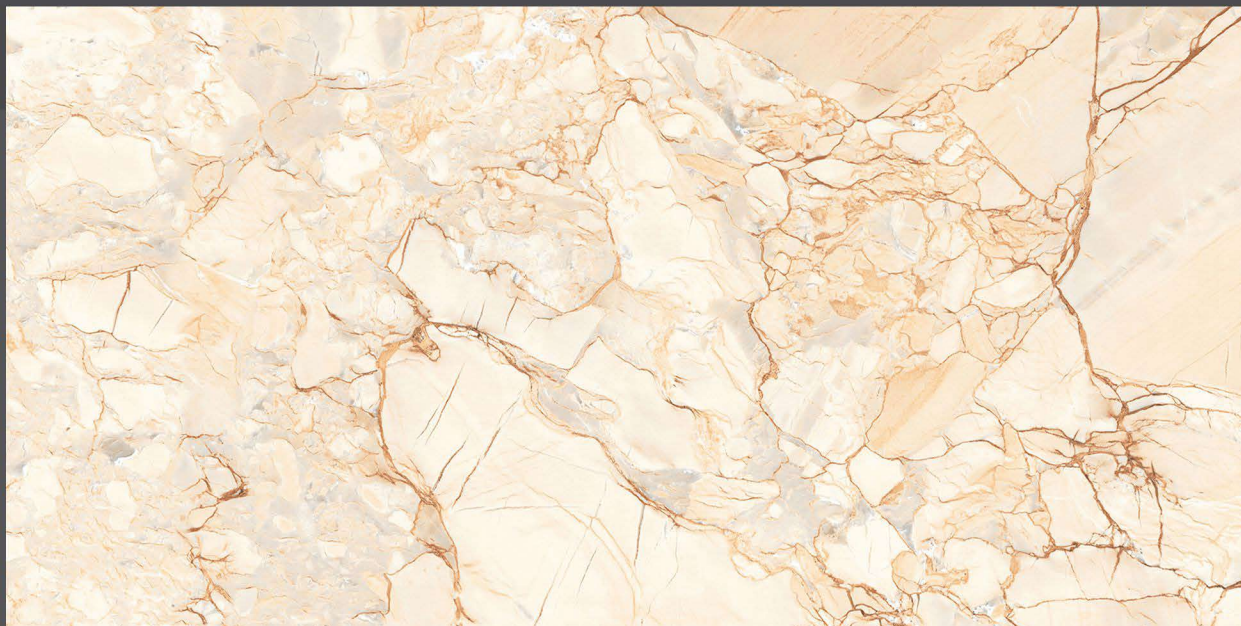

”

600 X 1200 mm

 POLISHED  
FINISH

GLAZED PORCELAIN TILES

 AMBROSIA BEIGE

600 X 1200 mm

 POLISHED  
FINISH

GLAZED PORCELAIN TILES