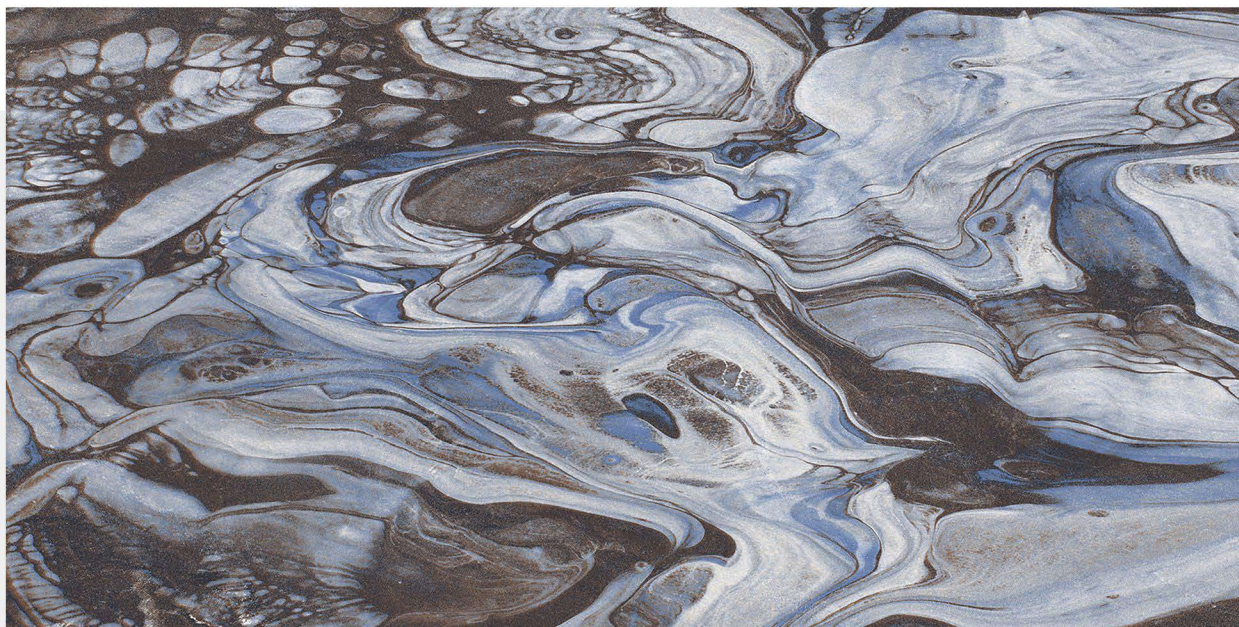

600 X 1200 mm

 POLISHED  
FINISH

GLAZED PORCELAIN TILES

 RANDOM

 WALL TILES

 FLOOR TILES

 LIVING AREA

> AMARONE NATURAL