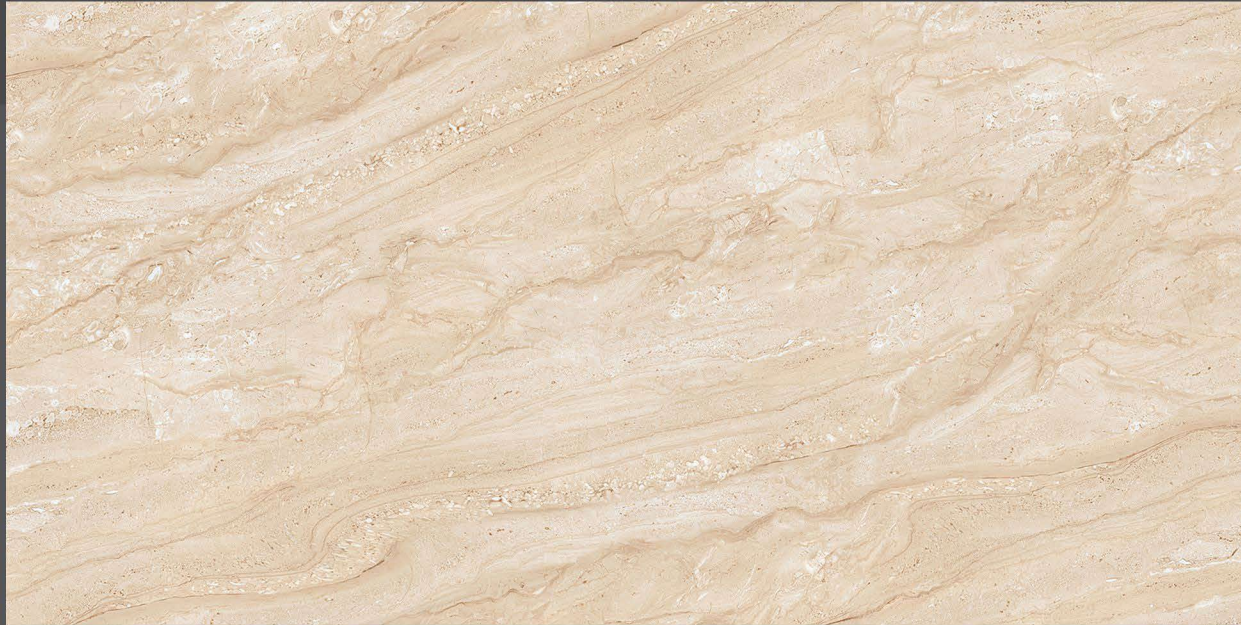

GLAZED PORCELAIN TILES

 RANDOM

 WALL TILES

 FLOOR TILES

 LIVING AREA

 DAINO GOLD

600 X 1200 mm

 POLISHED  
FINISH