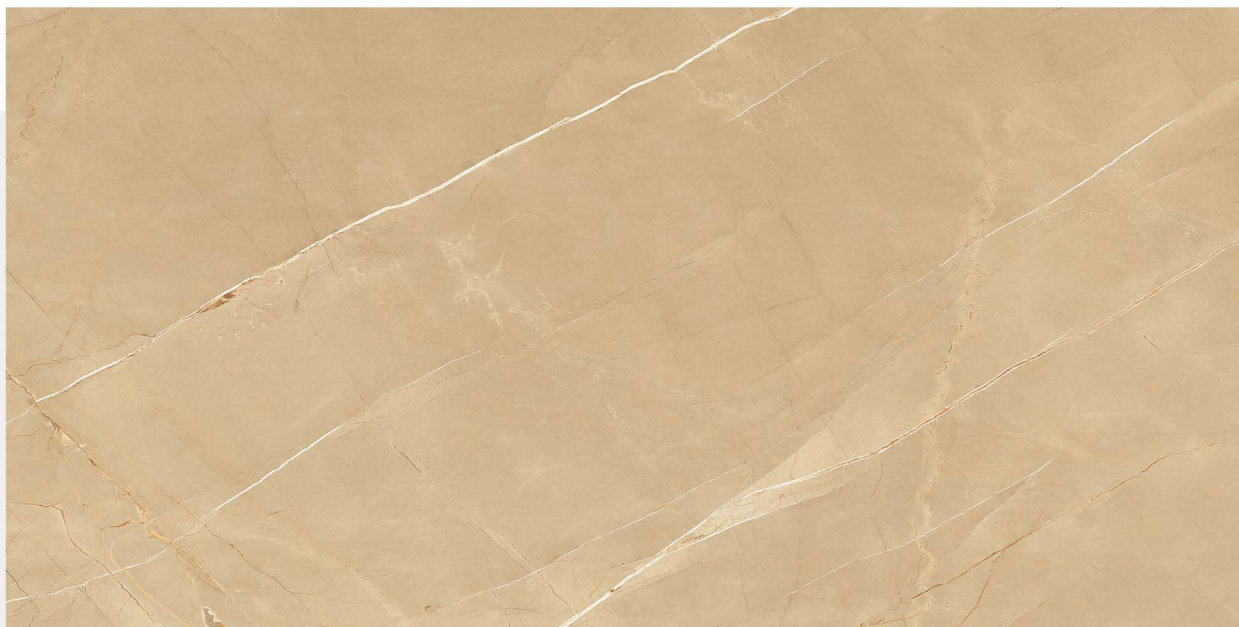

600 X 1200 mm

GLAZED PORCELAIN TILES

> PULPIS BEIGE