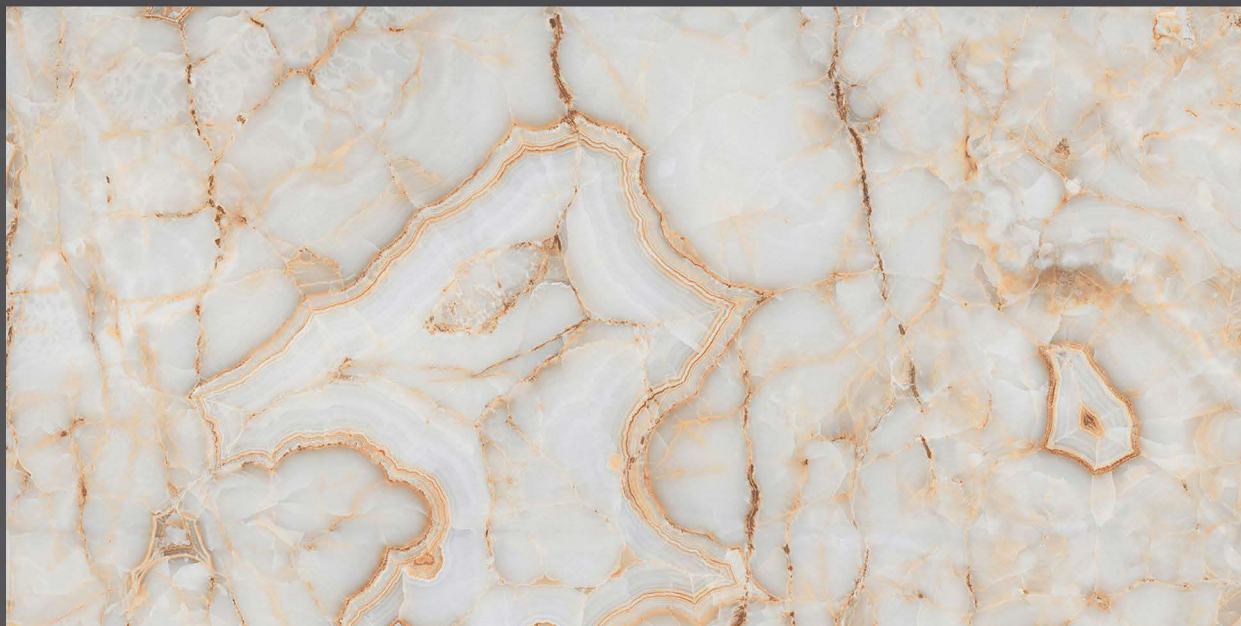

600 X 1200 mm

POLISHED
FINISH

GLAZED PORCELAIN TILES

RANDOM

WALL TILES

FLOOR TILES

LIVING AREA

> MONACO ONYX