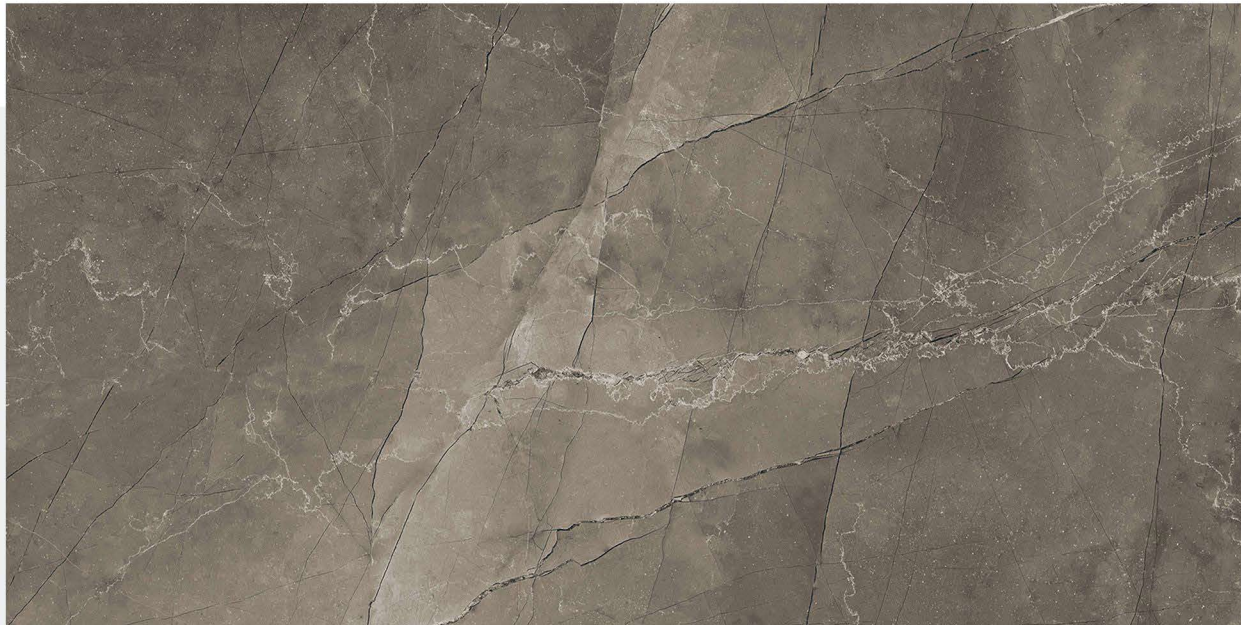

600 X 1200 mm

GLAZED PORCELAIN TILES

RANDOM

WALL TILES

FLOOR TILES

LIVING AREA

JORDAN NERO