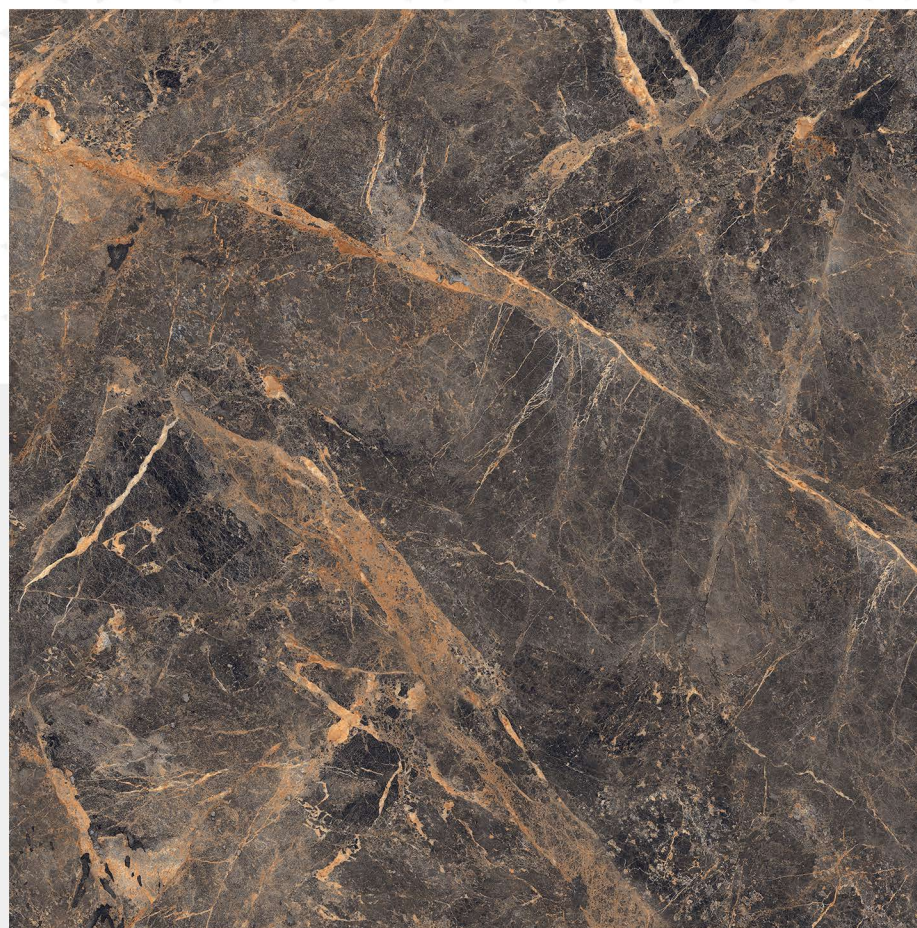

> STARK BEIGE

”

1200 X 1200 mm

POLISHED
FINISH

GLAZED PORCELAIN TILES

> STARK COTTO

1200 X 1200 mm

 POLISHED
FINISH