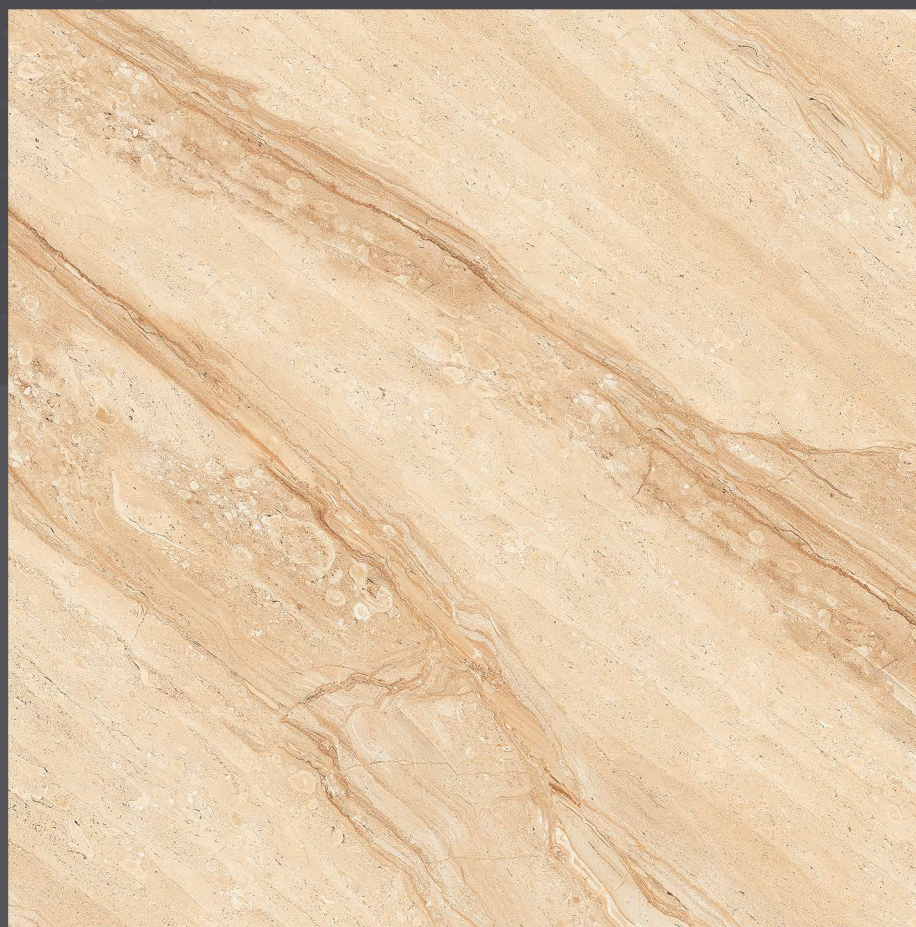

1200 X 1200 mm

POLISHED
FINISH

GLAZED PORCELAIN TILES

> DAHINO DELIA