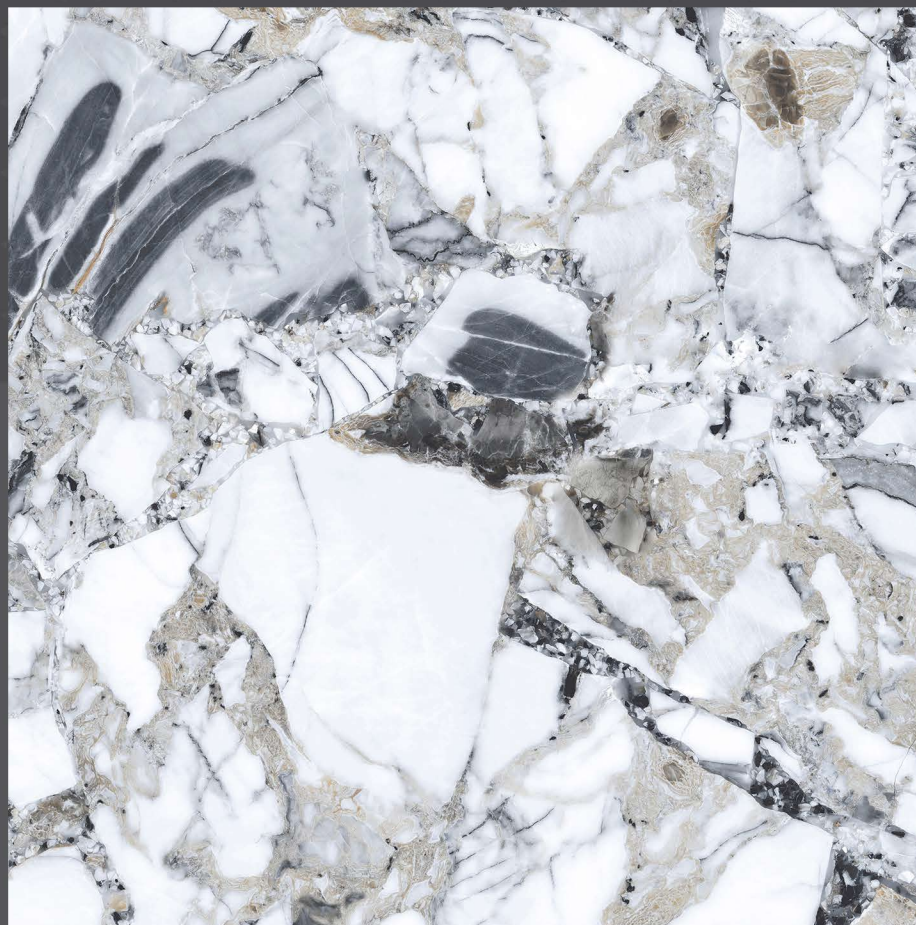

1200 X 1200 mm

 POLISHED
FINISH

GLAZED PORCELAIN TILES

> MARBITA WHITE

1200 X 1200 mm

 POLISHED
FINISH

GLAZED PORCELAIN TILES

> MARBO BLANC