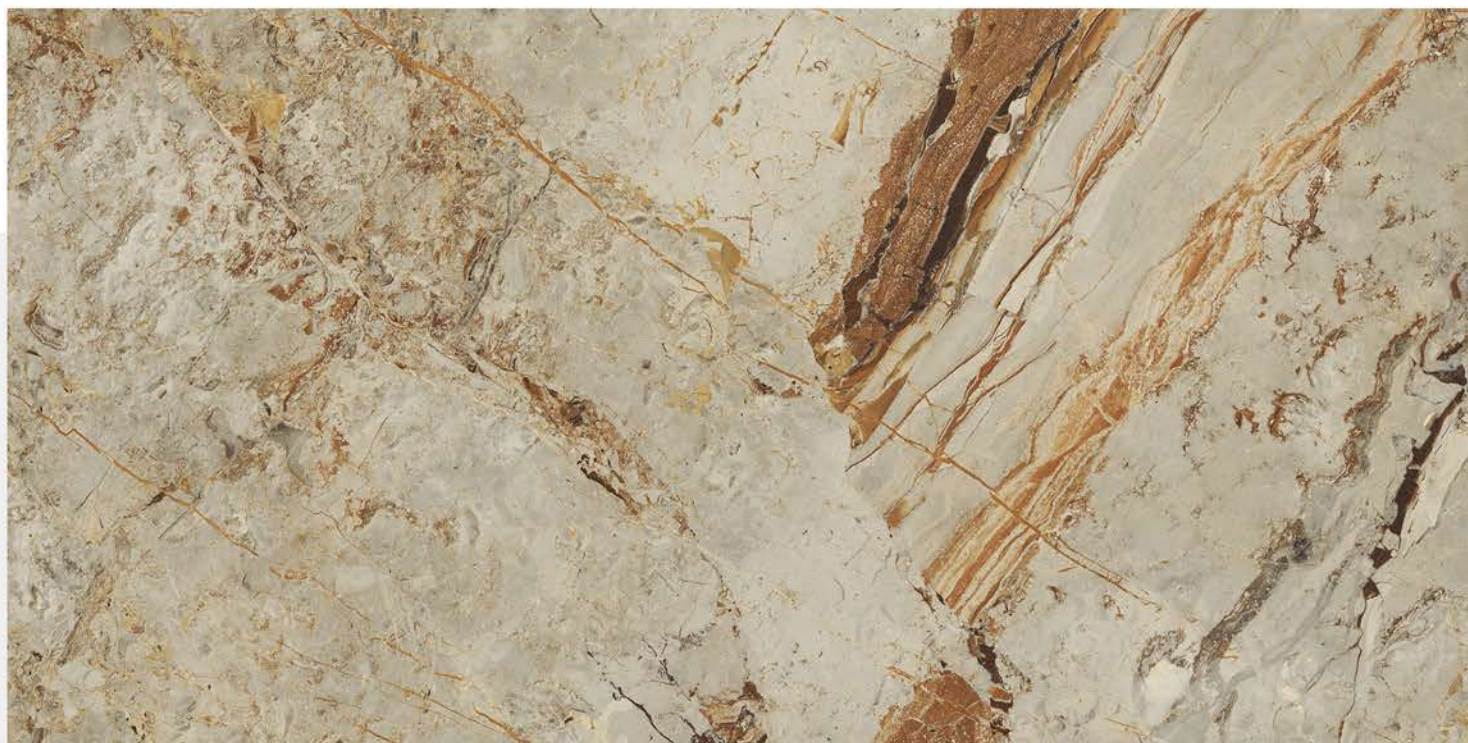

# Glazed Porcelain Tiles

800x1600mm

**vemo** ceramica  
Better than Greater

800 X 1600 mm

 POLISHED  
FINISH

GLAZED PORCELAIN TILES

> ALASKA GOLD

800 X 1600 mm