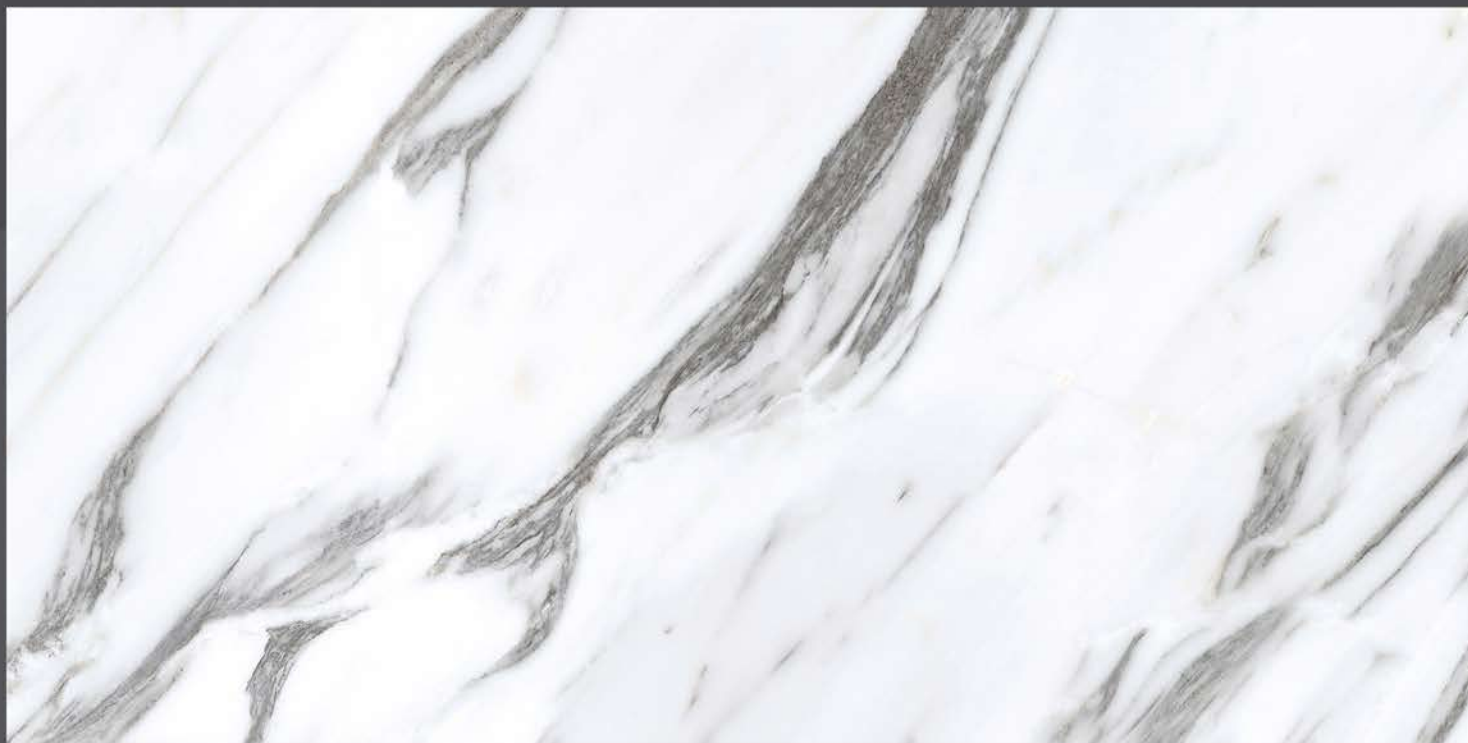

800 X 1600 mm

 POLISHED  
FINISH

GLAZED PORCELAIN TILES

> ALBASTRO TUSK

800 X 1600 mm

 POLISHED  
FINISH

GLAZED PORCELAIN TILES

> ALEX WHITE