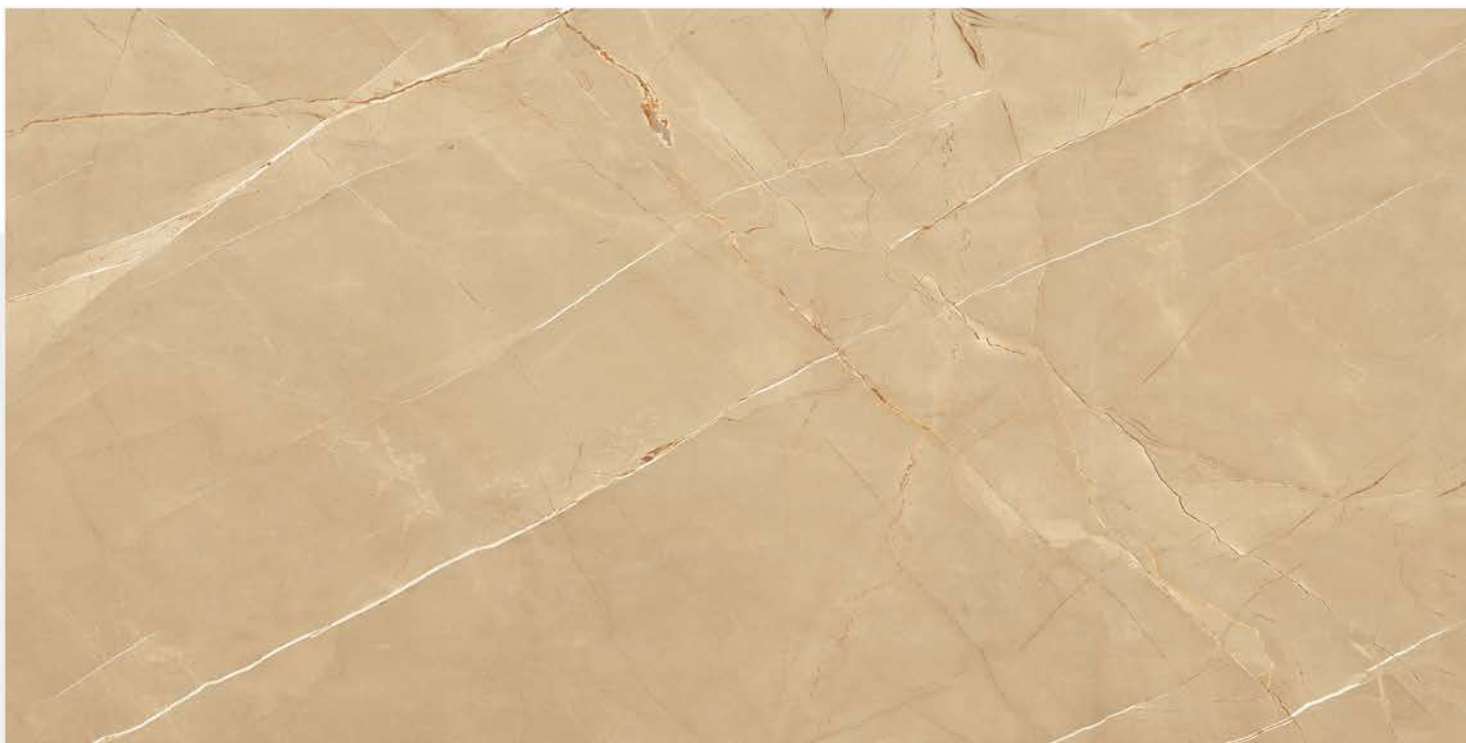

800 X 1600 mm

POLISHED
FINISH

GLAZED PORCELAIN TILES

RANDOM

WALL TILES

FLOOR TILES

LIVING AREA

> PULPIS BEIGE

”