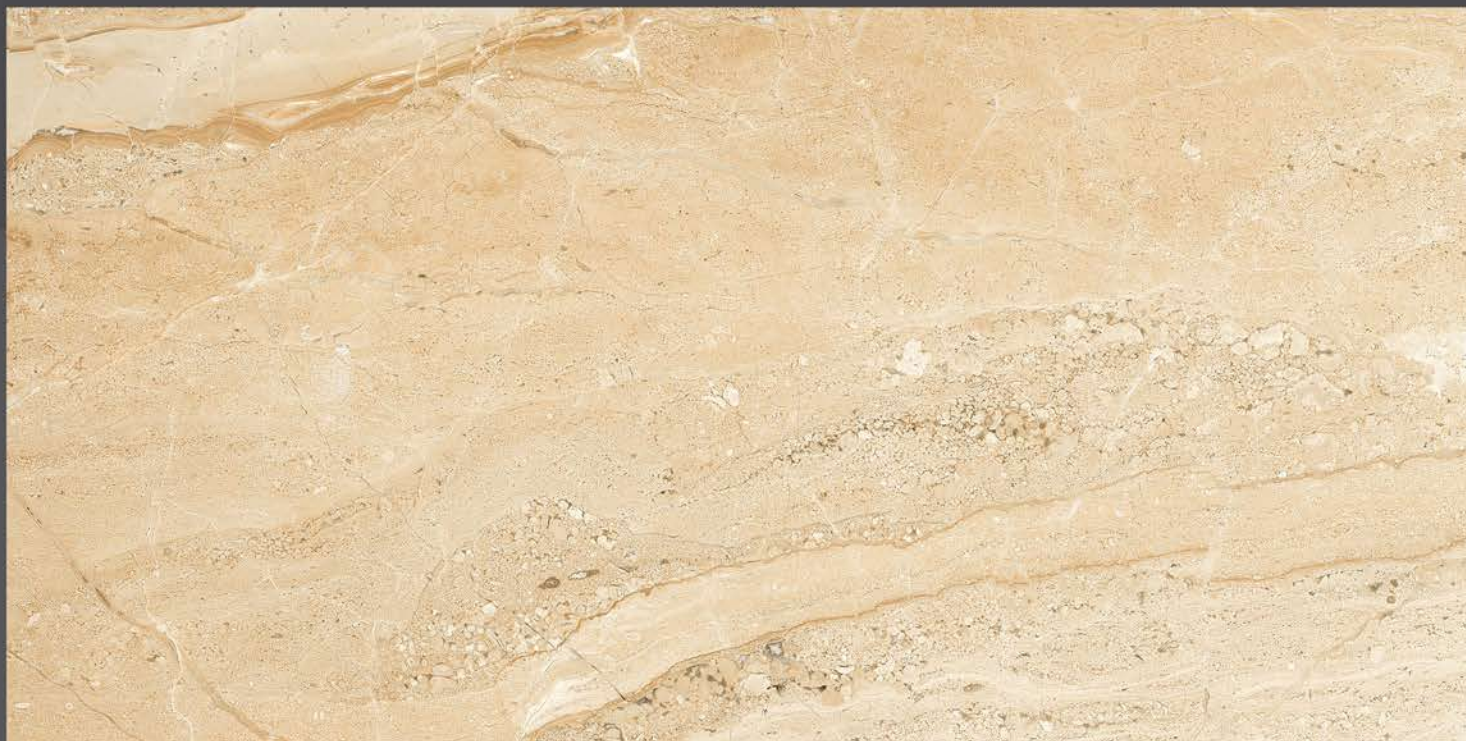

800 X 1600 mm

POLISHED
FINISH

GLAZED PORCELAIN TILES

> DYNA DELICATE