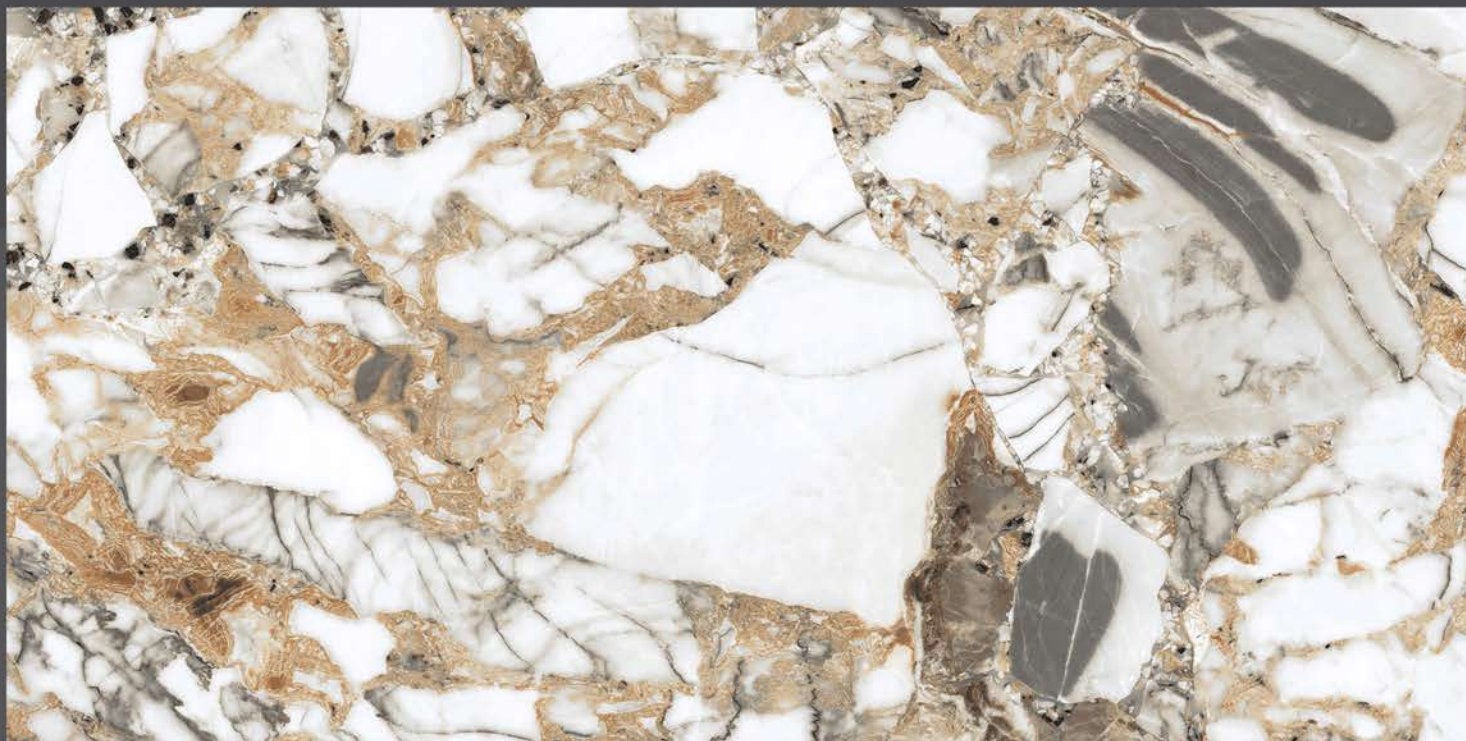

800 X 1600 mm

 POLISHED  
FINISH

GLAZED PORCELAIN TILES

 RANDOM

 WALL TILES

 FLOOR TILES

 LIVING AREA

> MAKARANI BEIGE