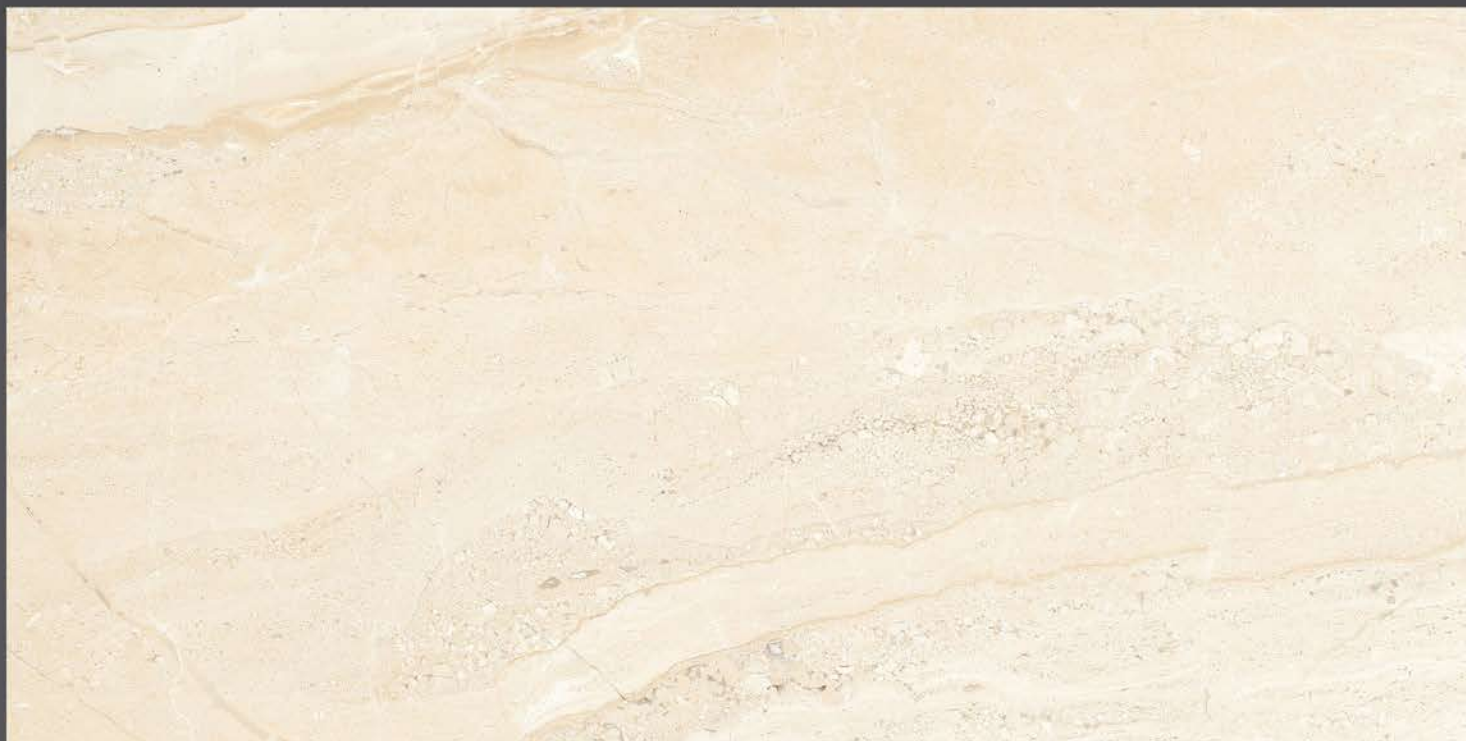

800 X 1600 mm

POLISHED
FINISH

GLAZED PORCELAIN TILES

RANDOM

WALL TILES

FLOOR TILES

LIVING AREA

> DYNA HONEY