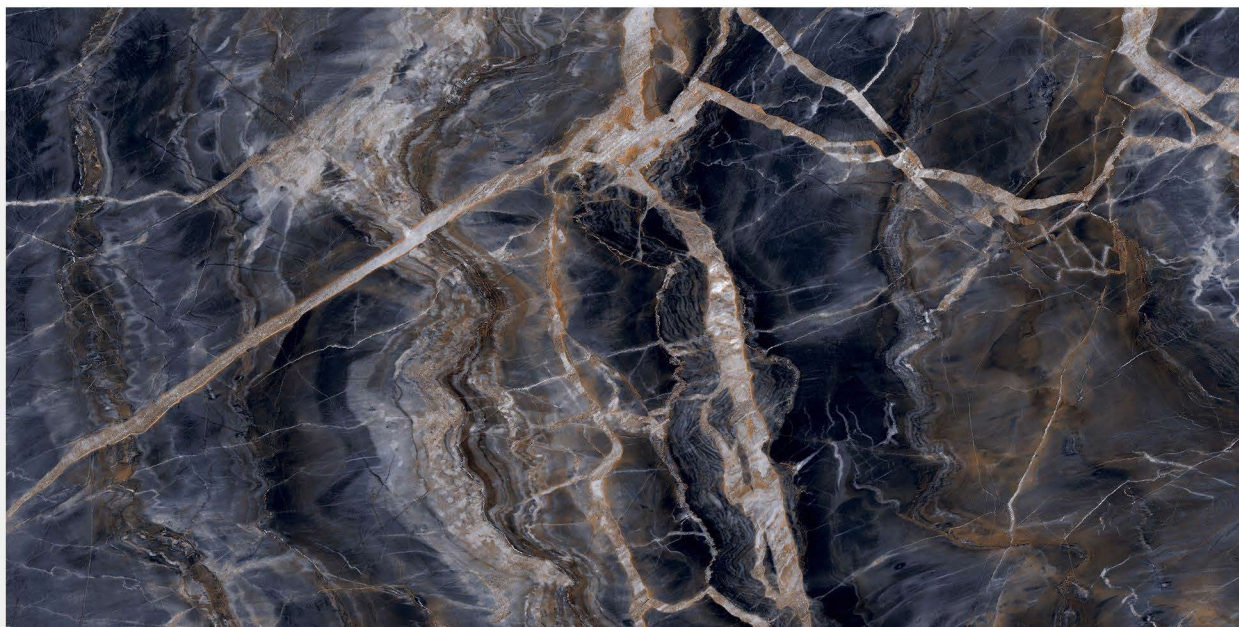

600 X 1200 mm

HIGH GLOSS
FINISH

GLAZED PORCELAIN TILES

HAVANA BROWN

600 X 1200 mm

HIGH GLOSS
FINISH

GLAZED PORCELAIN TILES

HEVEN BRONZE