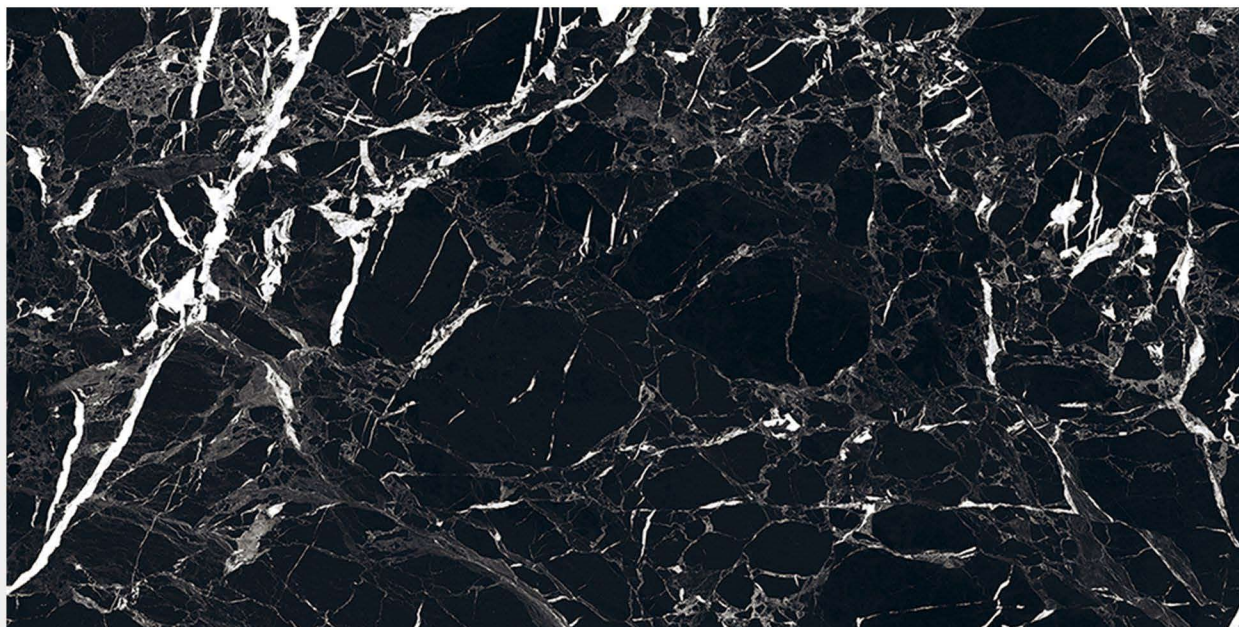

600 X 1200 mm

HIGH GLOSS
FINISH

GLAZED PORCELAIN TILES

> GRIGIO CARNICO