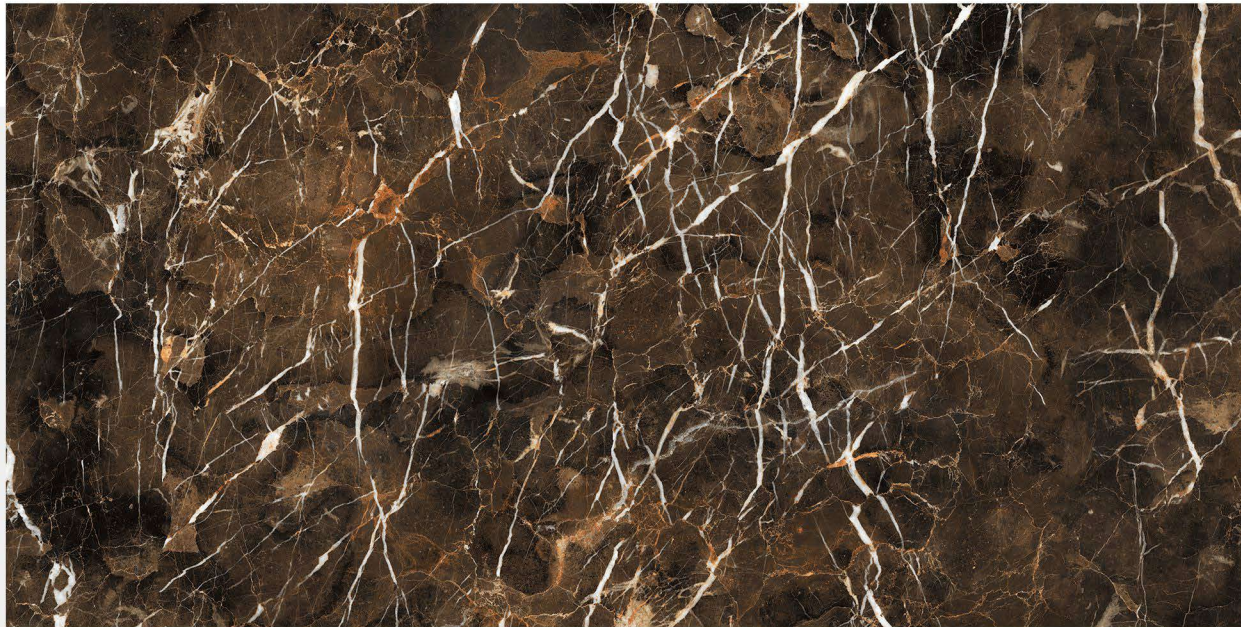

600 X 1200 mm

HIGH GLOSS
FINISH

GLAZED PORCELAIN TILES

ANTIQUE BROWN

600 X 1200 mm

HIGH GLOSS
FINISH

GLAZED PORCELAIN TILES

> APOLLO BLACK