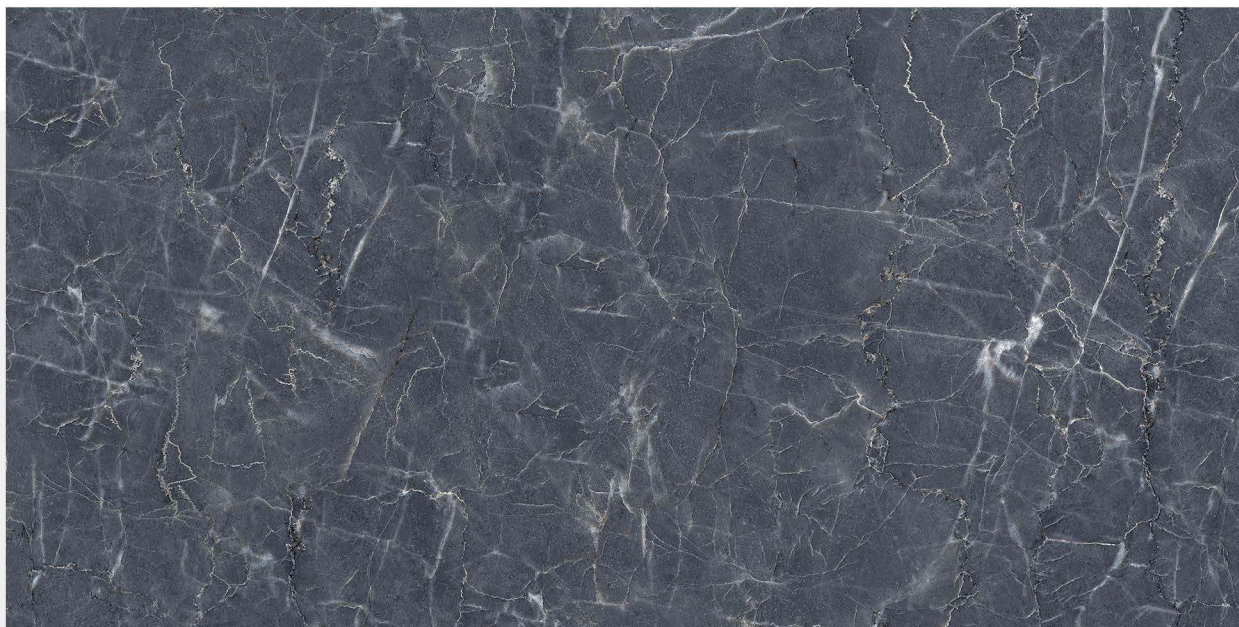

600 X 1200 mm

HIGH GLOSS
FINISH

GLAZED PORCELAIN TILES

CORAL BLUE

600 X 1200 mm

HIGH GLOSS
FINISH

GLAZED PORCELAIN TILES

CORAL GREY