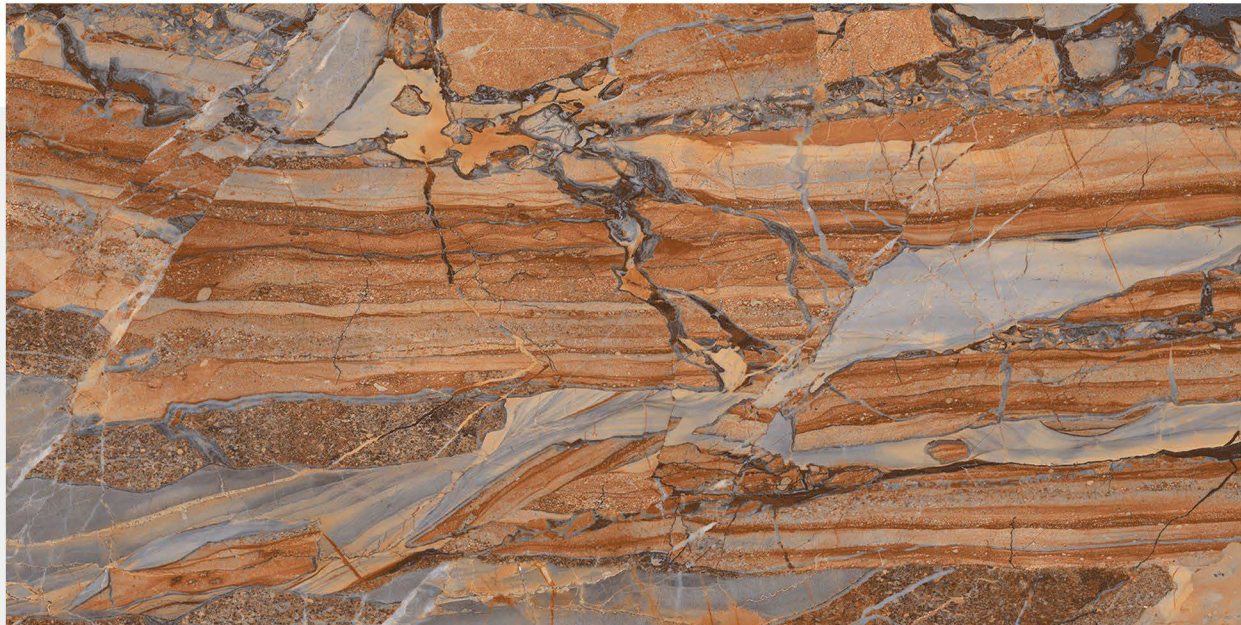

600 X 1200 mm

HIGH GLOSS
FINISH

GLAZED PORCELAIN TILES

BROWN WAVE