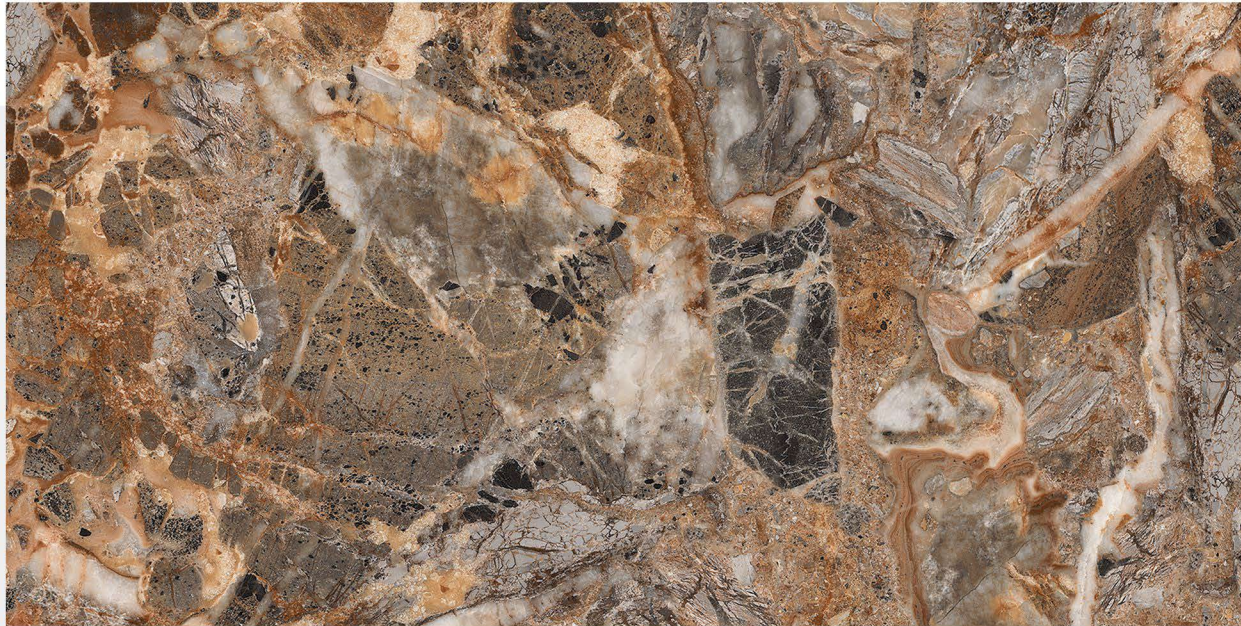

600 X 1200 mm

HIGH GLOSS
FINISH

GLAZED PORCELAIN TILES

SWISS GOLD

600 X 1200 mm

HIGH GLOSS
FINISH

GLAZED PORCELAIN TILES

> SYLVIA BROWN