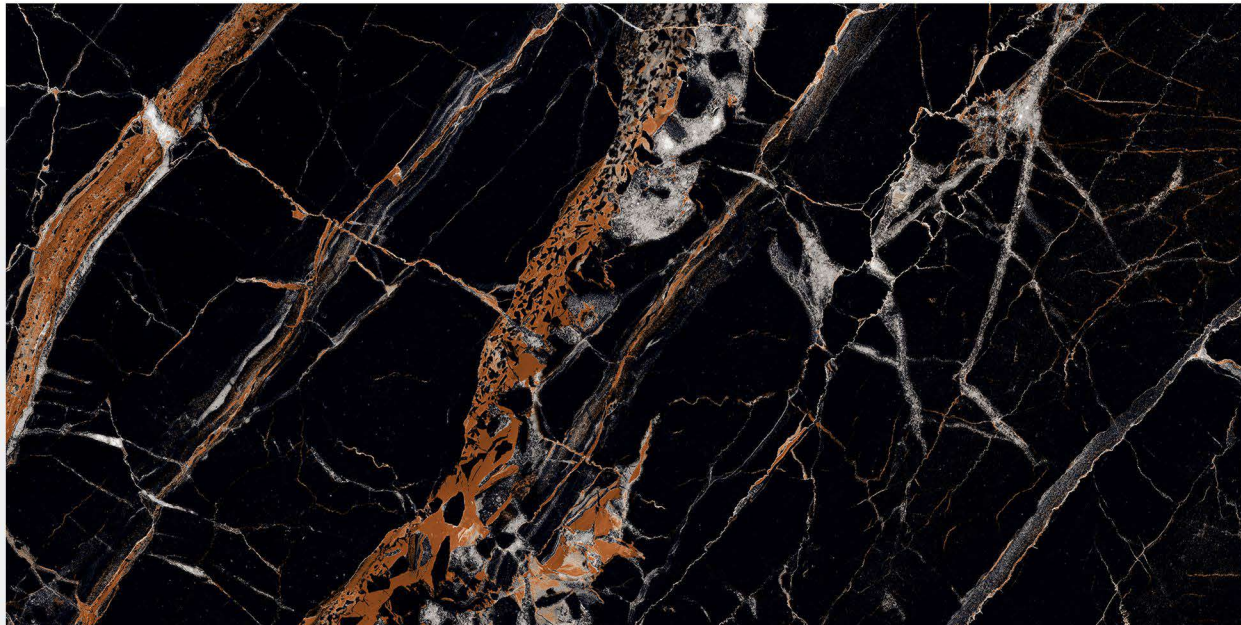

600 X 1200 mm

HIGH GLOSS
FINISH

GLAZED PORCELAIN TILES

PORTORO SILVER

600 X 1200 mm

HIGH GLOSS
FINISH

GLAZED PORCELAIN TILES

ROMANO BLACK