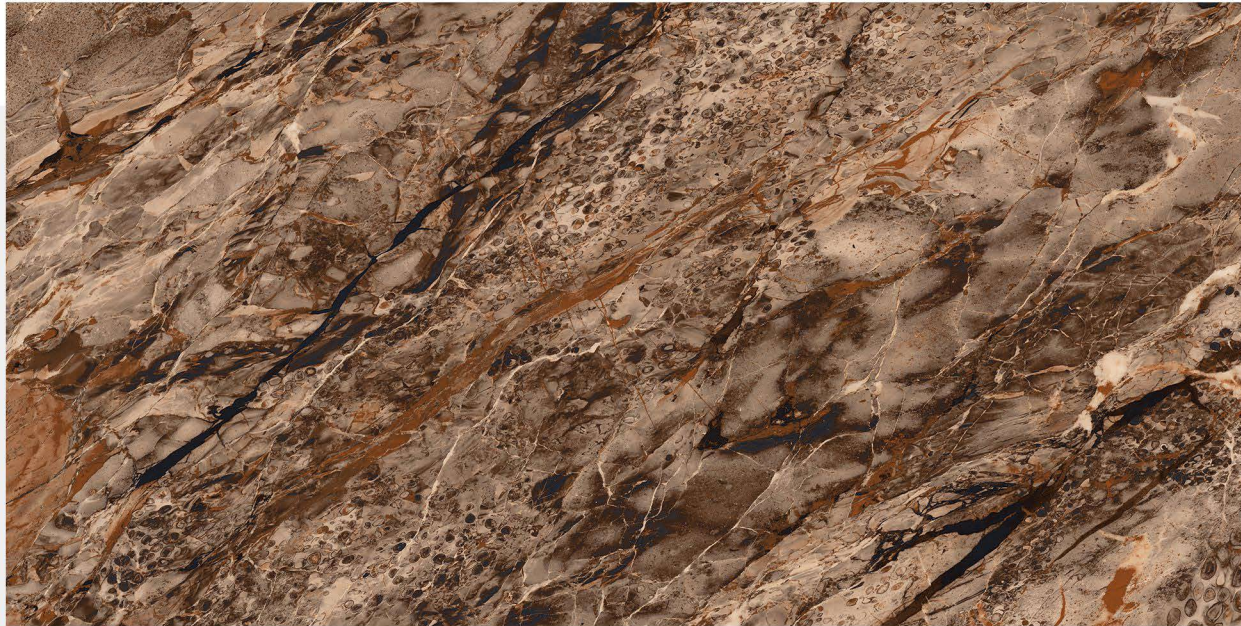

600 X 1200 mm

HIGH GLOSS
FINISH

GLAZED PORCELAIN TILES

> LEXA BROWN

600 X 1200 mm

HIGH GLOSS
FINISH

GLAZED PORCELAIN TILES

> LIEM BROWN