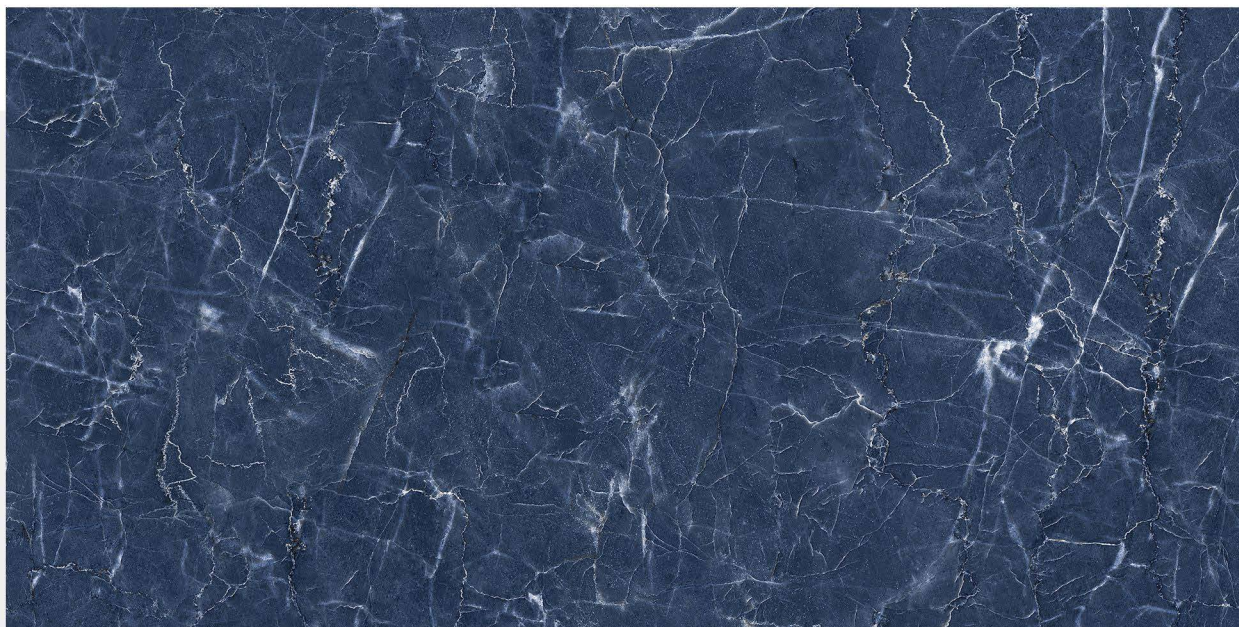

600 X 1200 mm

HIGH GLOSS
FINISH

GLAZED PORCELAIN TILES

CORAL BLUE