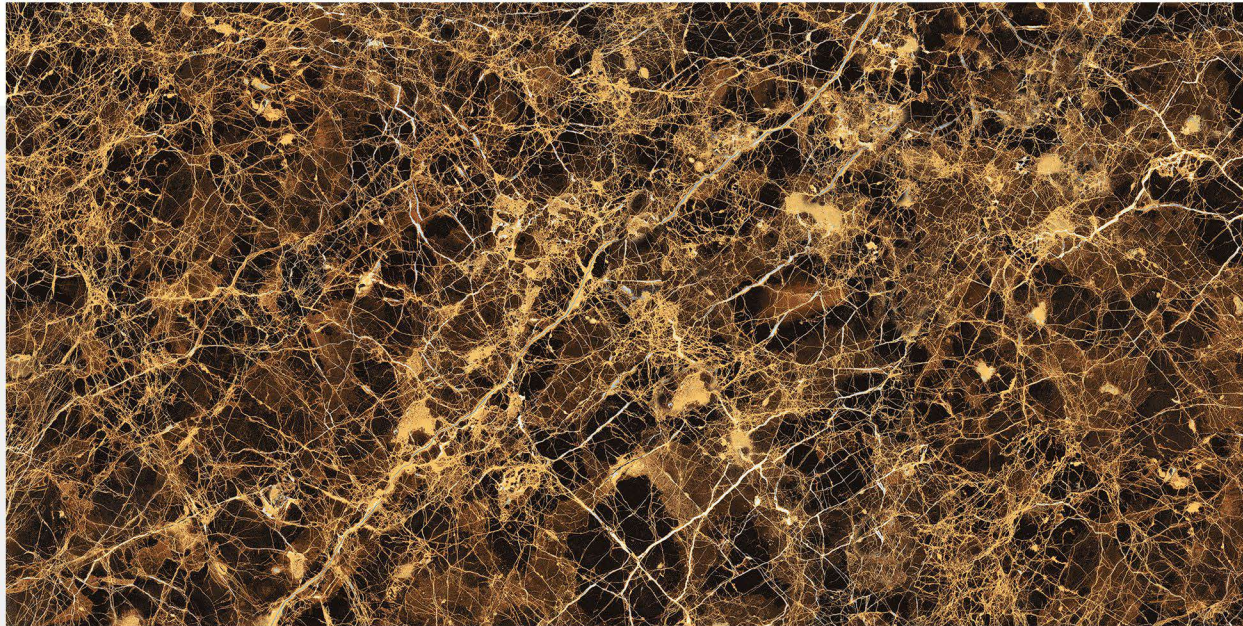

600 X 1200 mm

HIGH GLOSS
FINISH

GLAZED PORCELAIN TILES

FUSION EMPERADOR