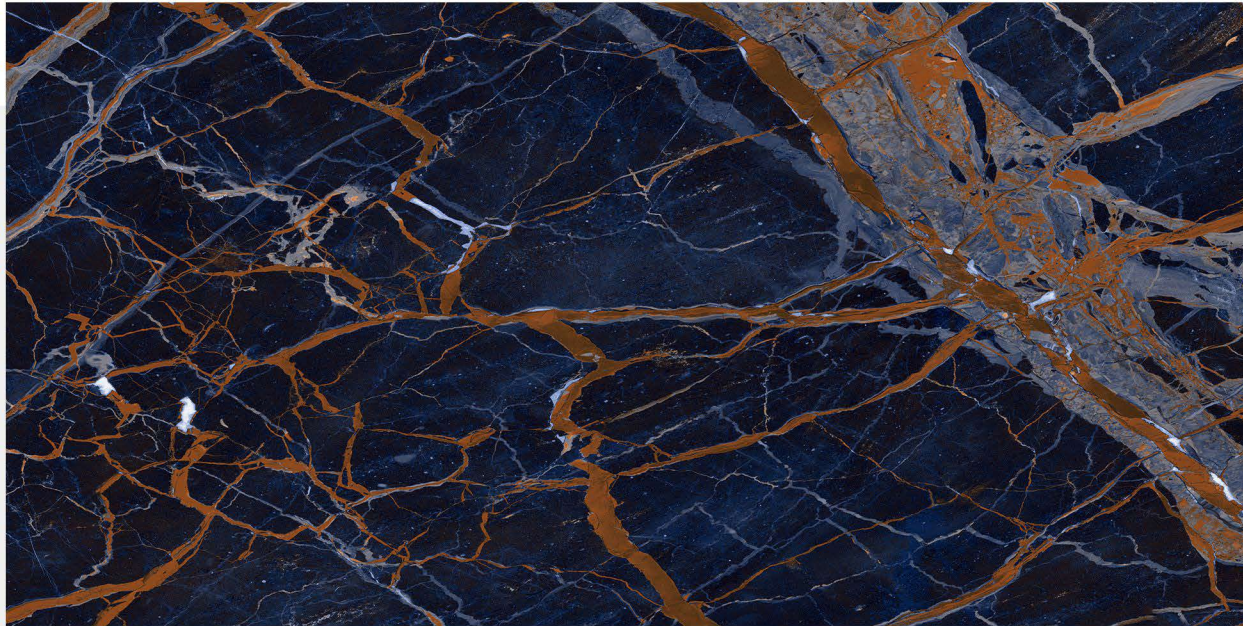

600 X 1200 mm

HIGH GLOSS
FINISH

GLAZED PORCELAIN TILES

BLUE FLURRY

600 X 1200 mm

HIGH GLOSS
FINISH

GLAZED PORCELAIN TILES

> BLUE QUARTZ