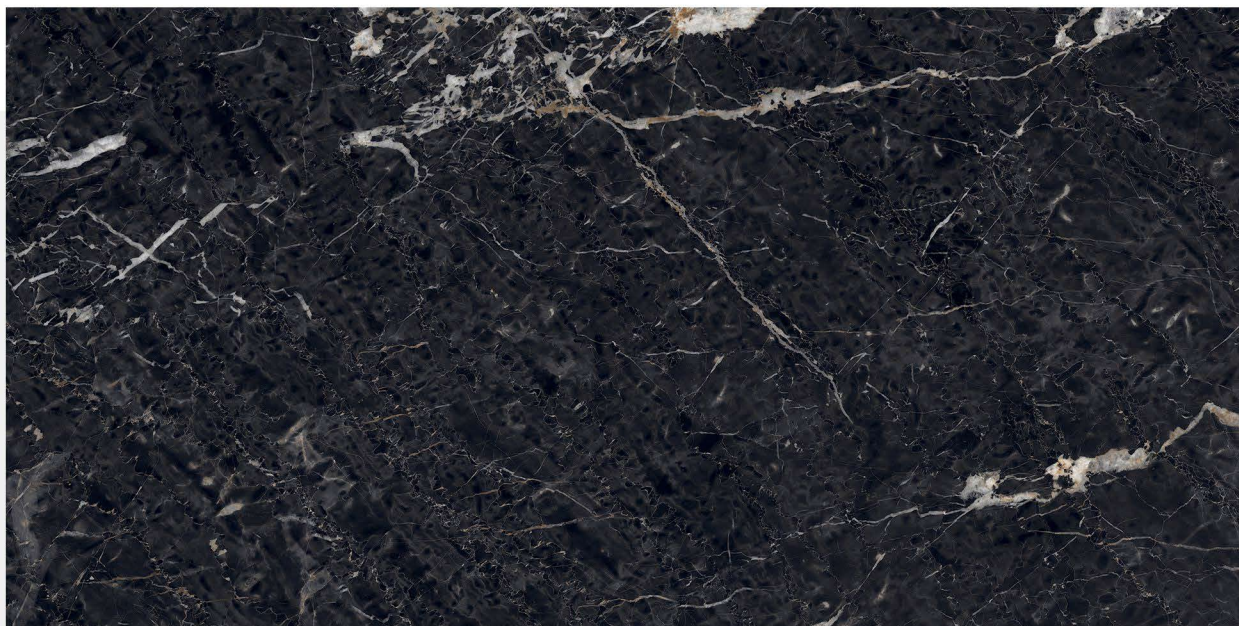

600 X 1200 mm

HIGH GLOSS
FINISH

GLAZED PORCELAIN TILES

TAURAS BLACK