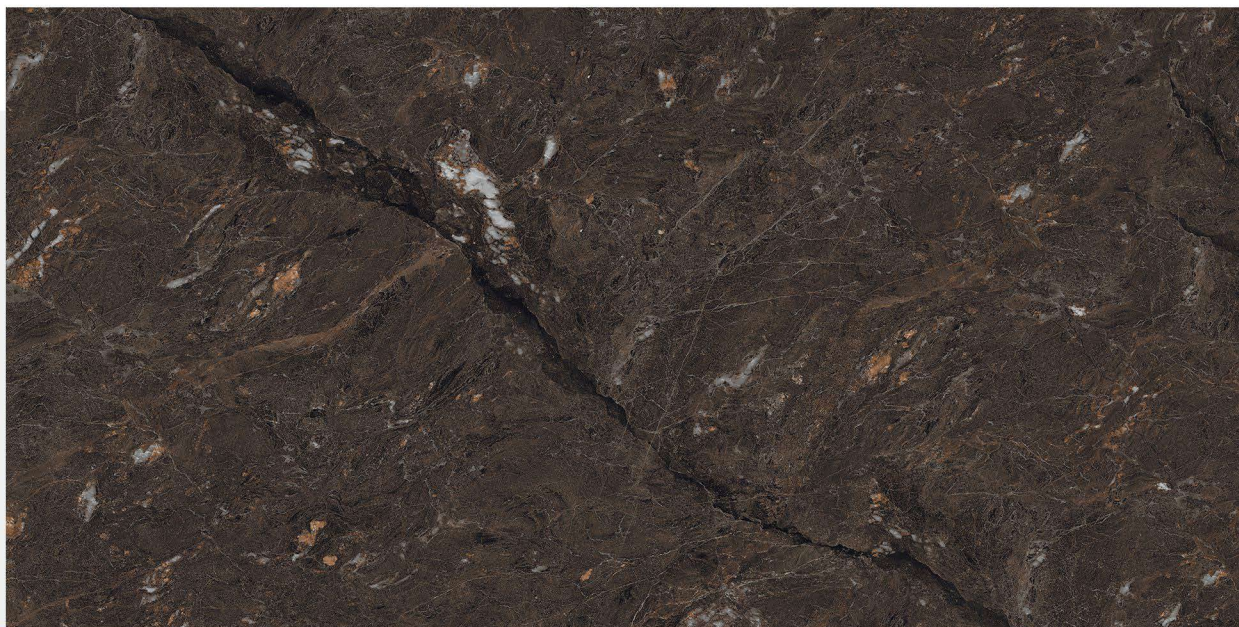

600 X 1200 mm

HIGH GLOSS
FINISH

GLAZED PORCELAIN TILES

ARCAN BROWN