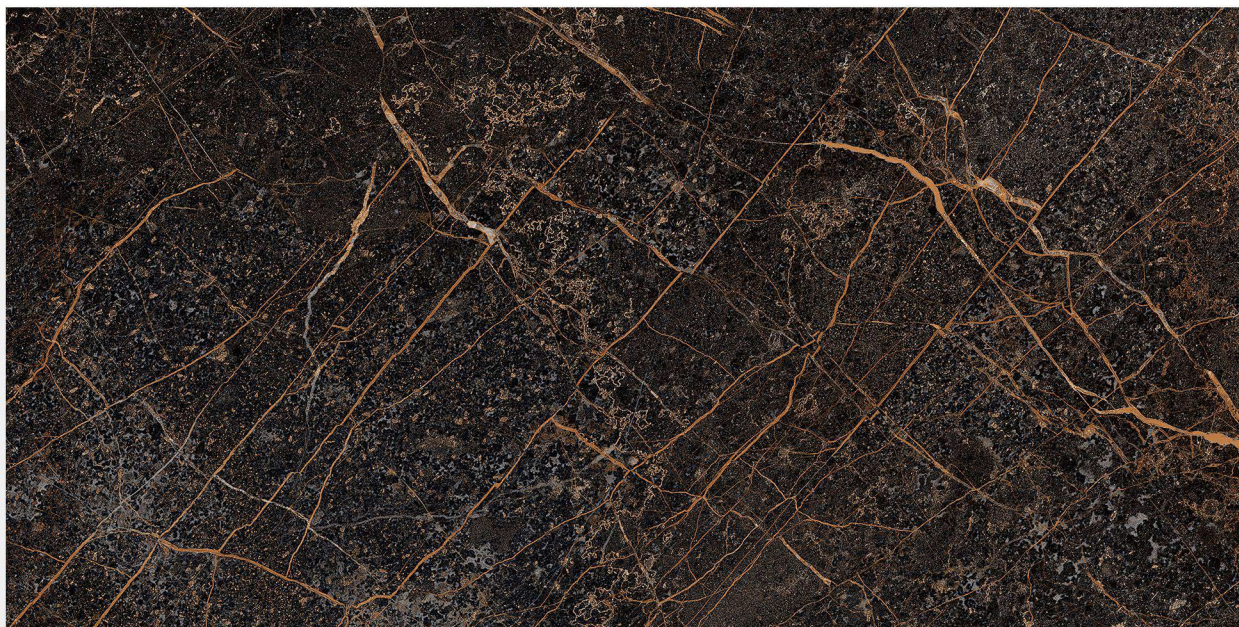

600 X 1200 mm

HIGH GLOSS
FINISH

GLAZED PORCELAIN TILES

CLUSTER BLACK