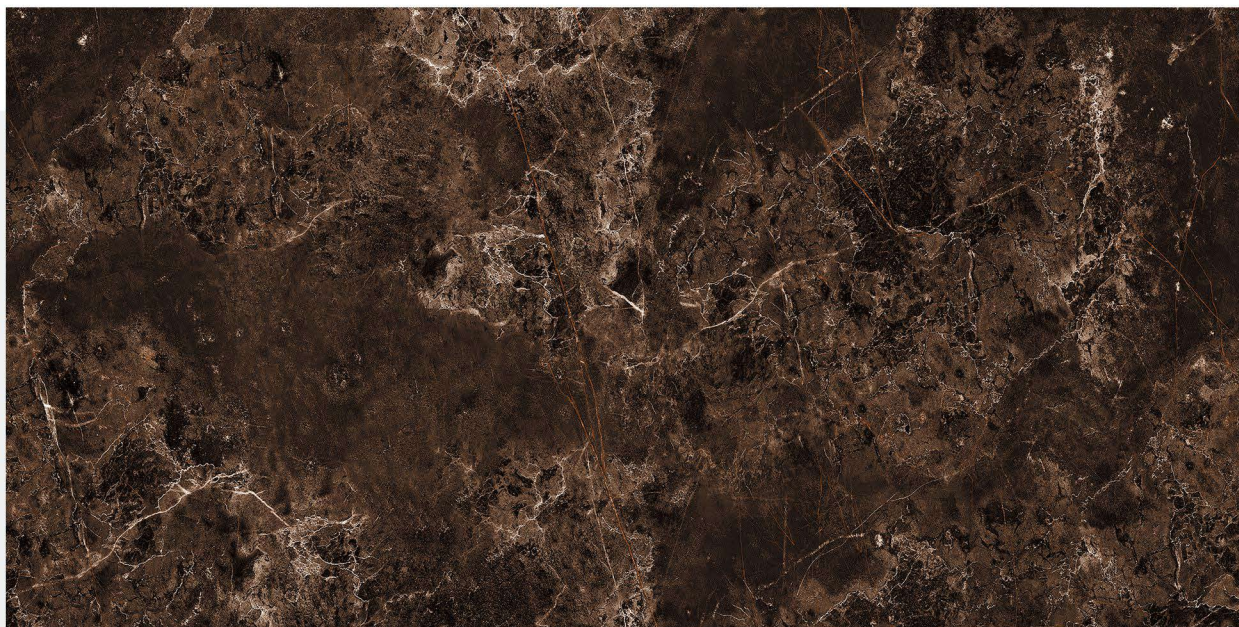

600 X 1200 mm

HIGH GLOSS
FINISH

GLAZED PORCELAIN TILES

> FRENCH BLACK

600 X 1200 mm

HIGH GLOSS
FINISH

GLAZED PORCELAIN TILES

FRENCH BROWN