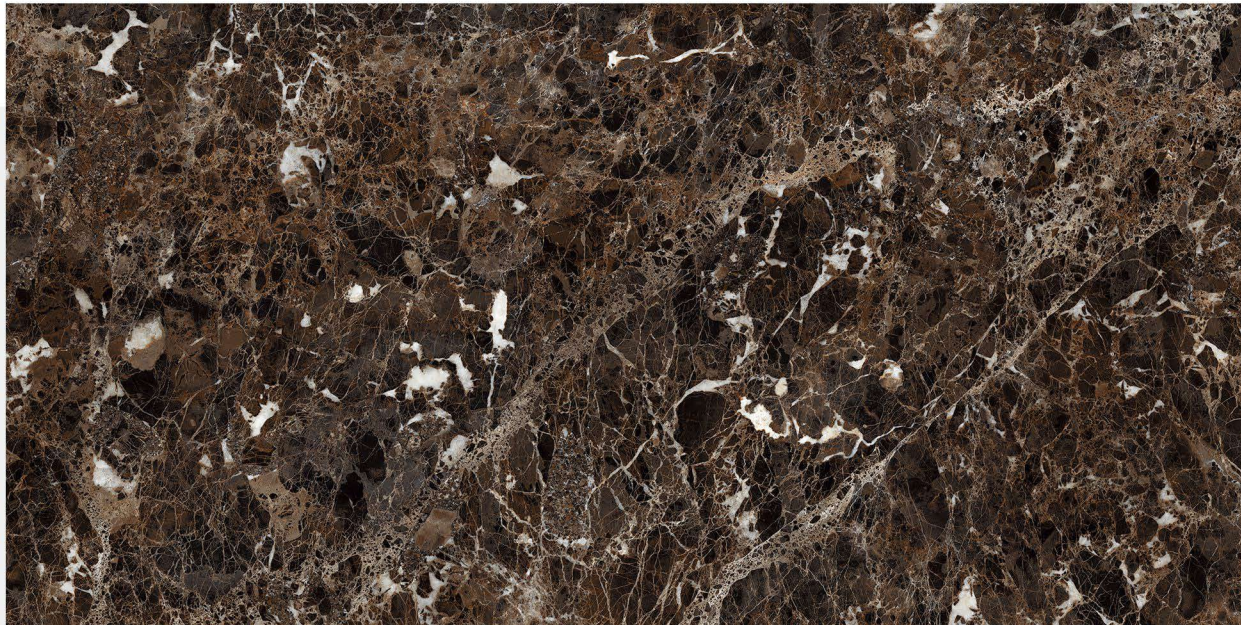

600 X 1200 mm

HIGH GLOSS
FINISH

GLAZED PORCELAIN TILES

EMPERADOR BRONZE