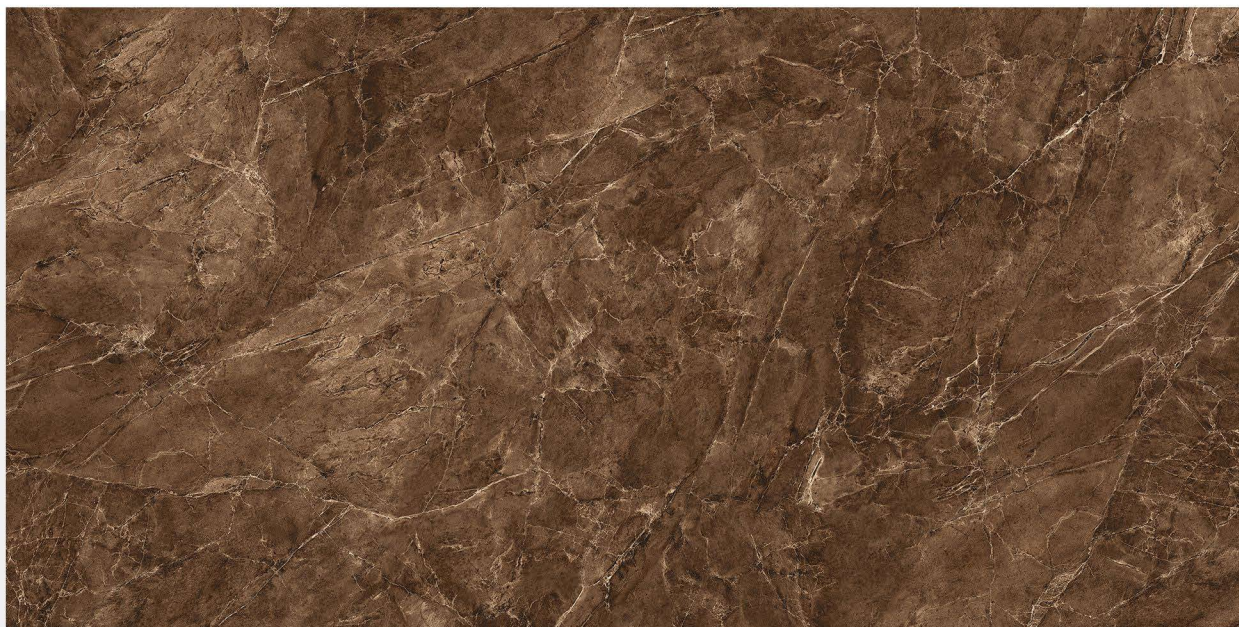

600 X 1200 mm

HIGH GLOSS
FINISH

GLAZED PORCELAIN TILES

LIRICA CHOCO