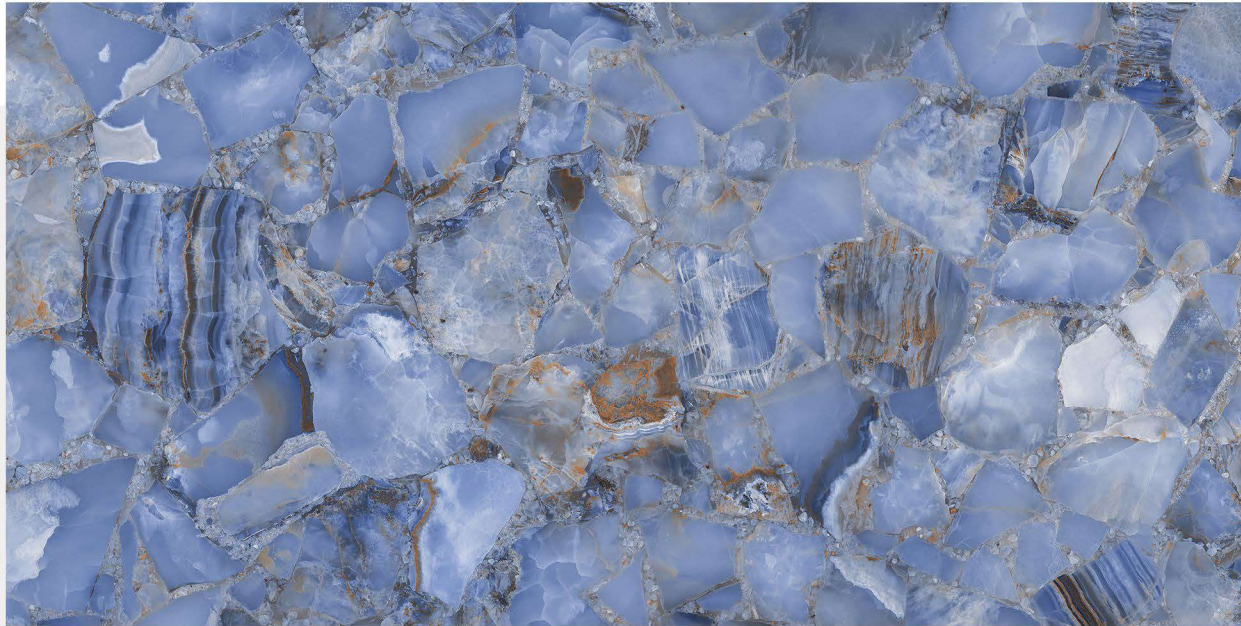

600 X 1200 mm

HIGH GLOSS
FINISH

GLAZED PORCELAIN TILES

BLUE FLURRY

600 X 1200 mm

HIGH GLOSS
FINISH

GLAZED PORCELAIN TILES

> BLUE QUARTZ