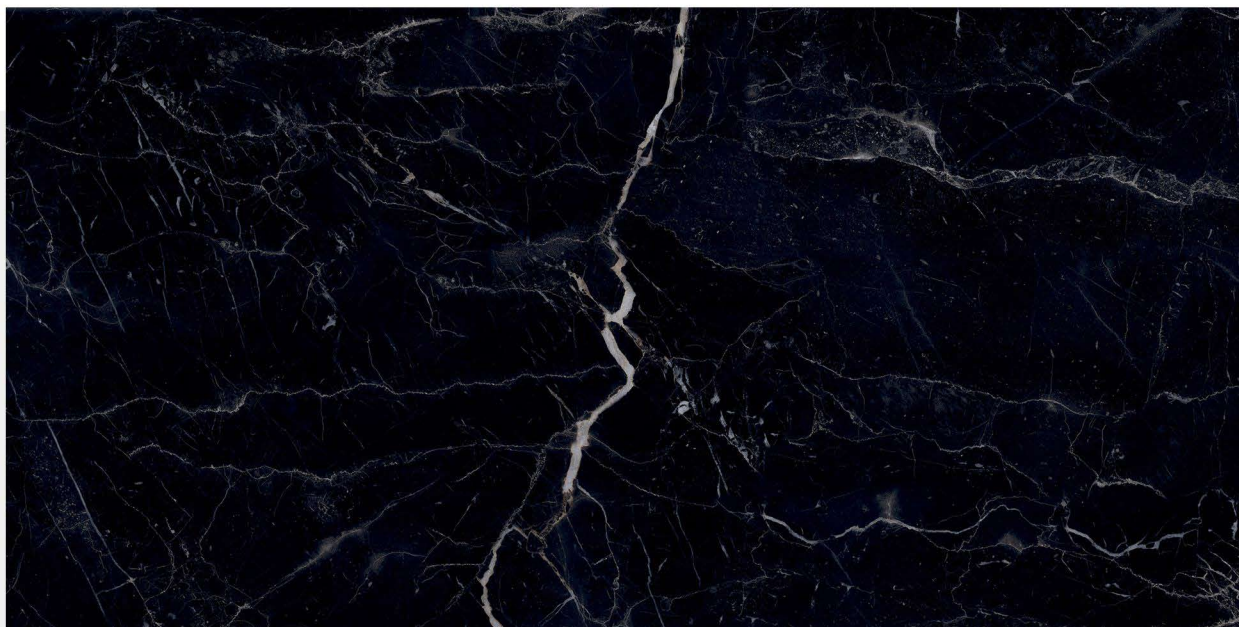

600 X 1200 mm

HIGH GLOSS
FINISH

GLAZED PORCELAIN TILES

BLACK DIAMOND