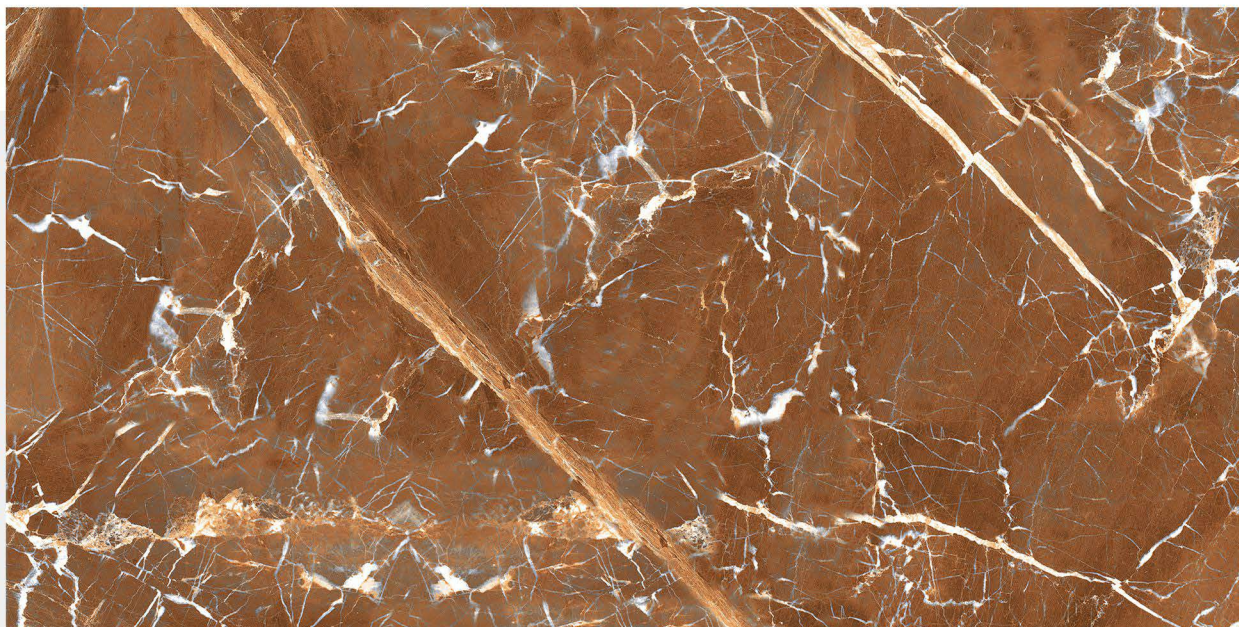

600 X 1200 mm

HIGH GLOSS
FINISH

GLAZED PORCELAIN TILES

JEWELS GOLD