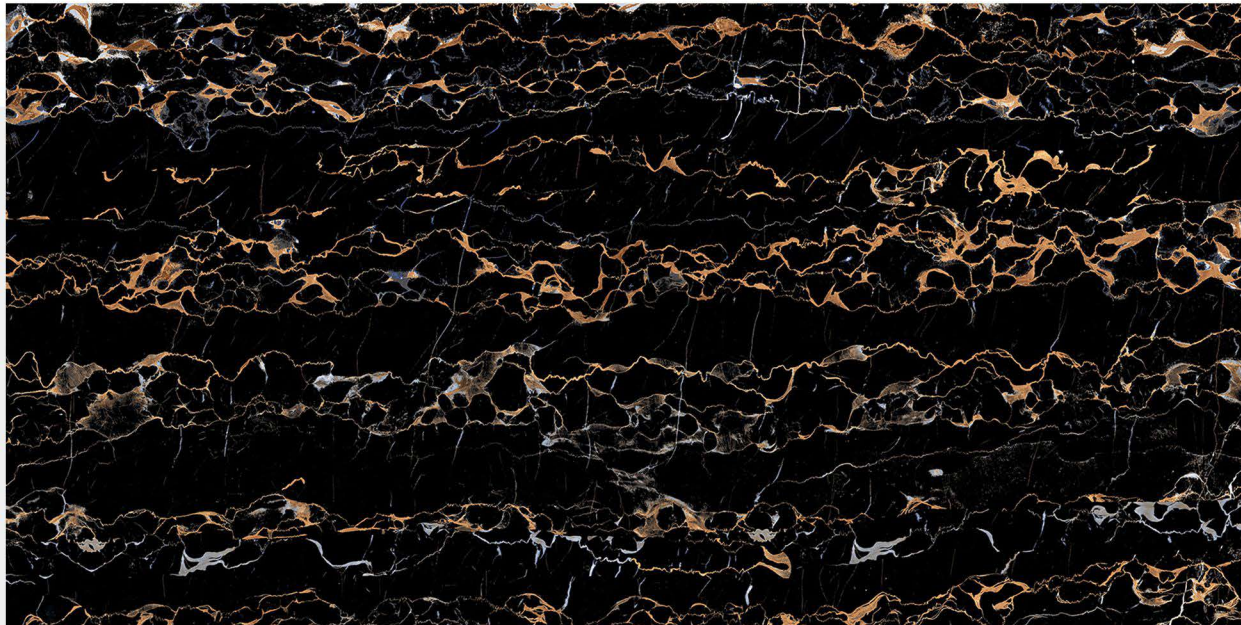

600 X 1200 mm

HIGH GLOSS
FINISH

GLAZED PORCELAIN TILES

CLUSTER BLACK

600 X 1200 mm

HIGH GLOSS
FINISH

GLAZED PORCELAIN TILES

> CLONIC BLACK