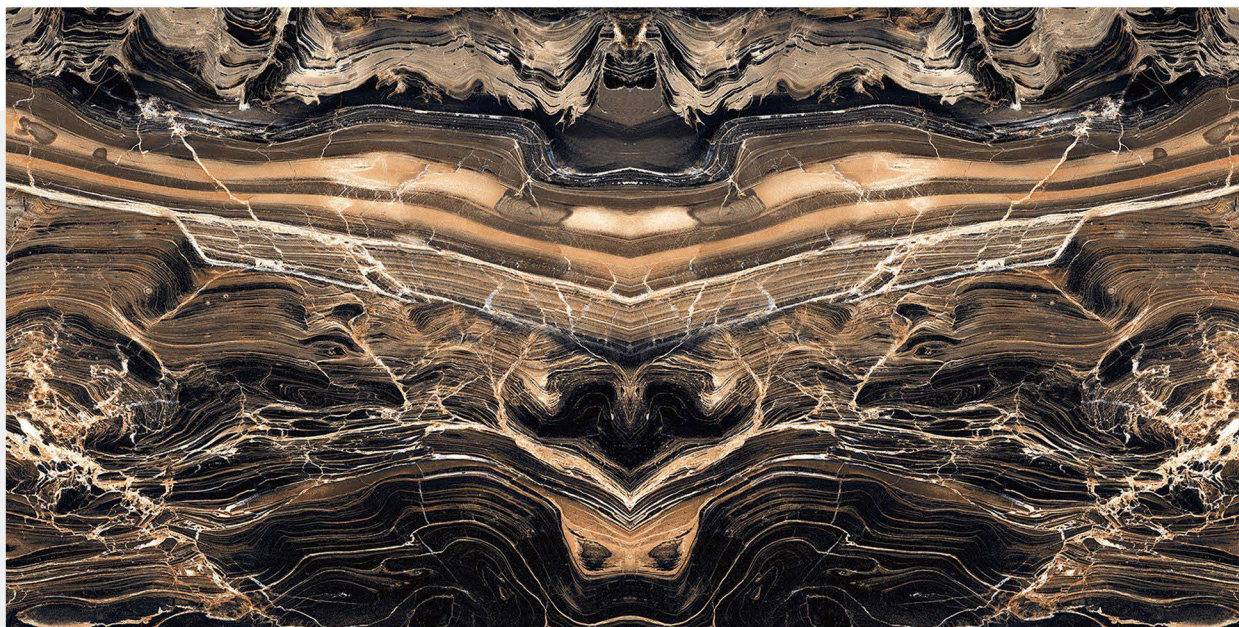

600 X 1200 mm

HIGH GLOSS
FINISH

GLAZED PORCELAIN TILES

WILLIAMS GOLD