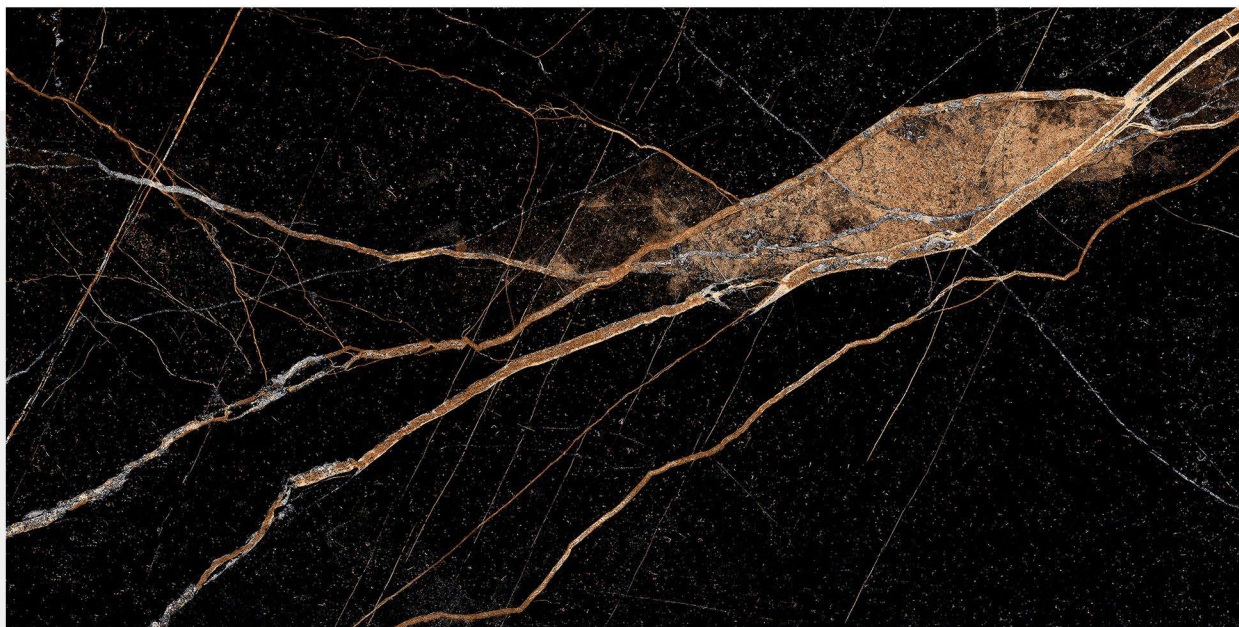

600 X 1200 mm

HIGH GLOSS
FINISH

GLAZED PORCELAIN TILES

NERO MARQUINA

600 X 1200 mm

HIGH GLOSS
FINISH

GLAZED PORCELAIN TILES

> NOR BLACK