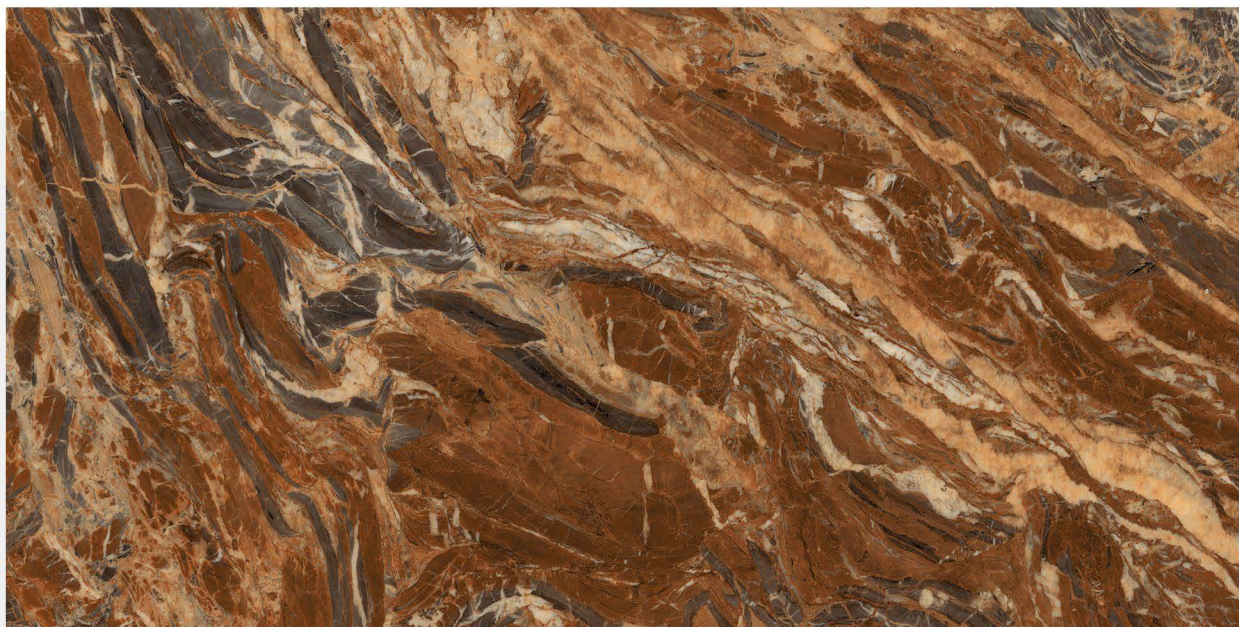

600 X 1200 mm

HIGH GLOSS
FINISH

GLAZED PORCELAIN TILES

> GOLDEN LEAF