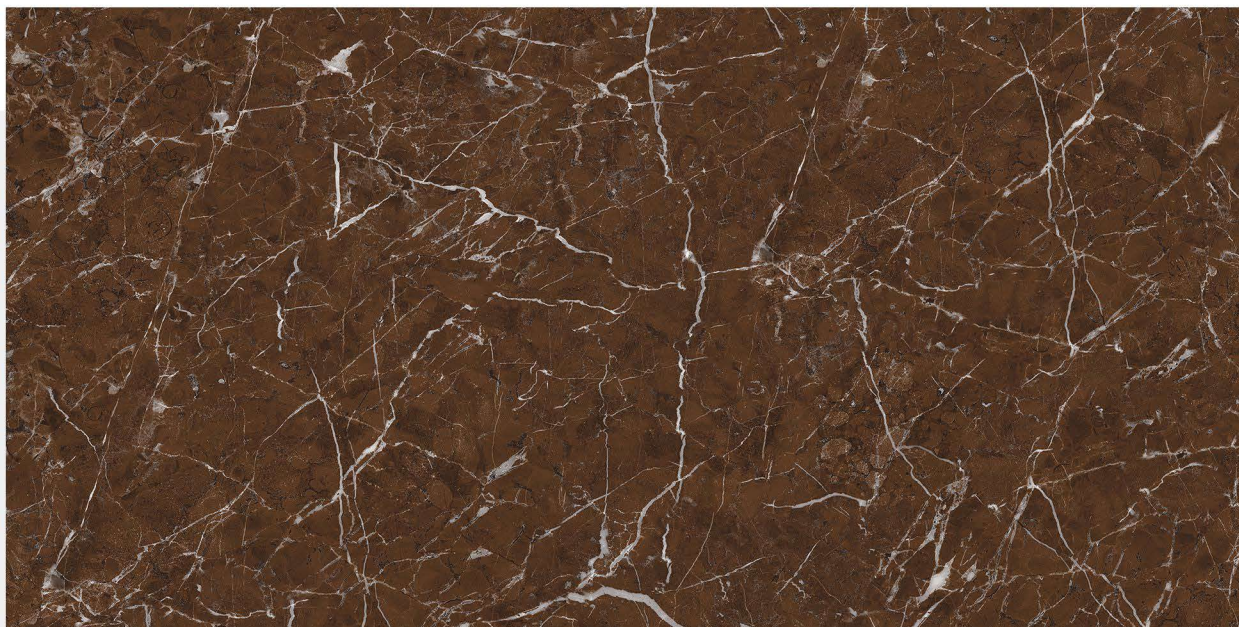

600 X 1200 mm

HIGH GLOSS
FINISH

GLAZED PORCELAIN TILES

HAVANA BROWN