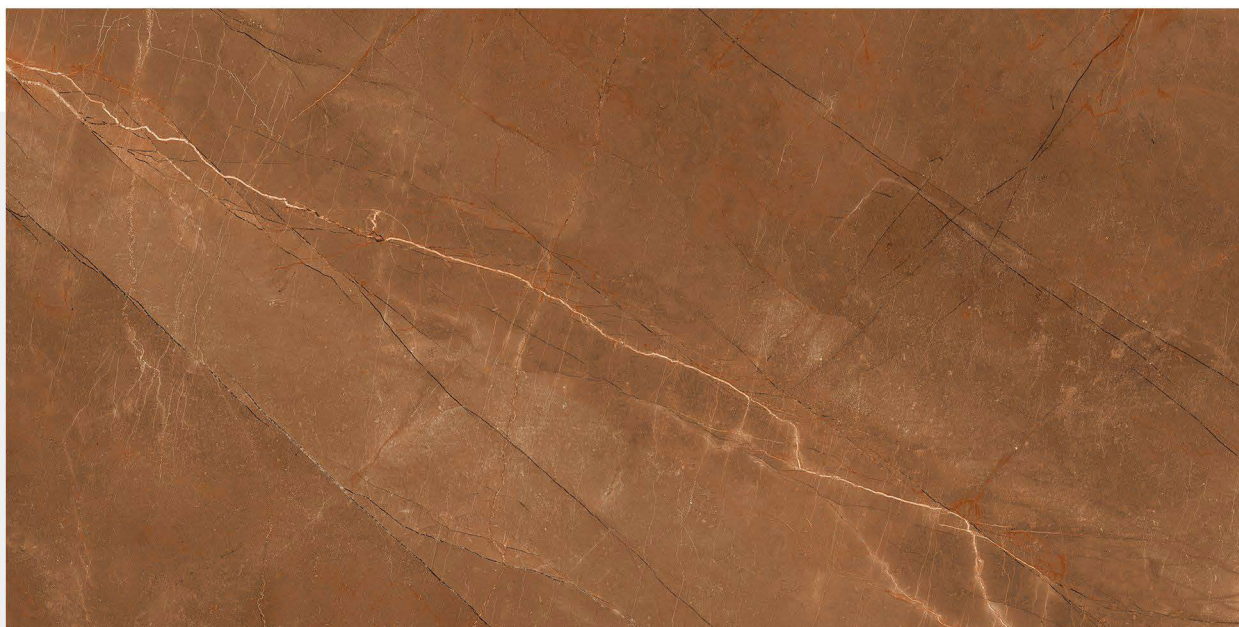

600 X 1200 mm

HIGH GLOSS
FINISH

GLAZED PORCELAIN TILES

ROYAL ARMANI BROWN