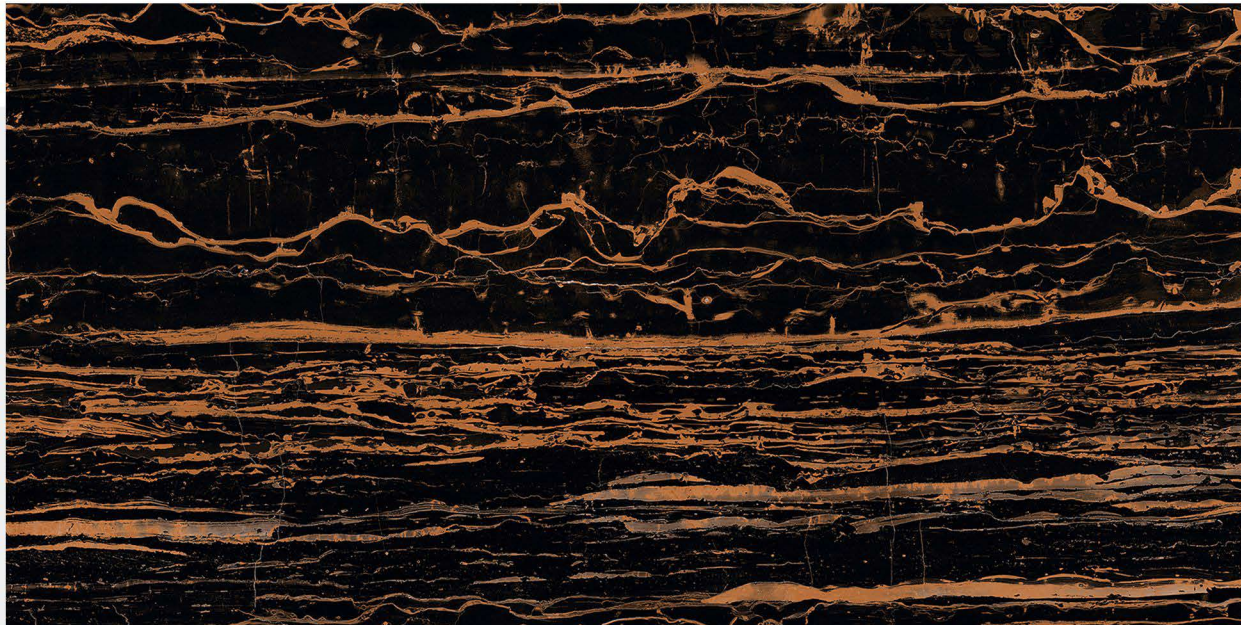

600 X 1200 mm

HIGH GLOSS
FINISH

GLAZED PORCELAIN TILES

ORIO BLACK

600 X 1200 mm

HIGH GLOSS
FINISH

GLAZED PORCELAIN TILES

PORTORO GOLD