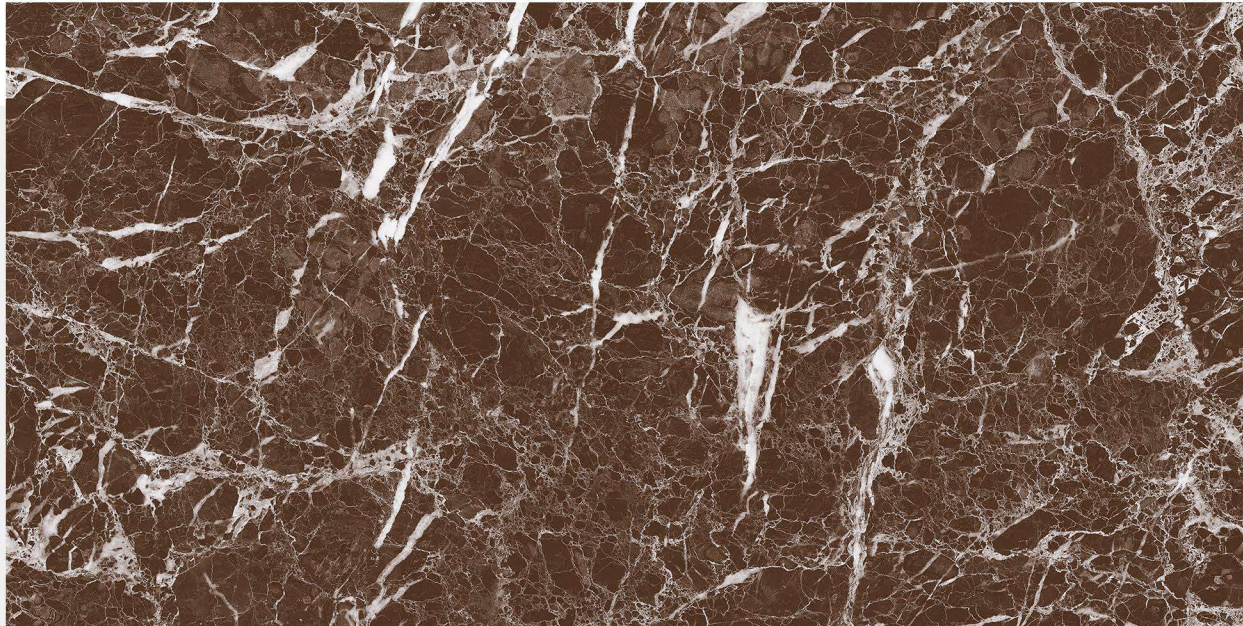

600 X 1200 mm

HIGH GLOSS
FINISH

GLAZED PORCELAIN TILES

UNIK BLUE

600 X 1200 mm

HIGH GLOSS
FINISH

GLAZED PORCELAIN TILES

> VEGA BROWN