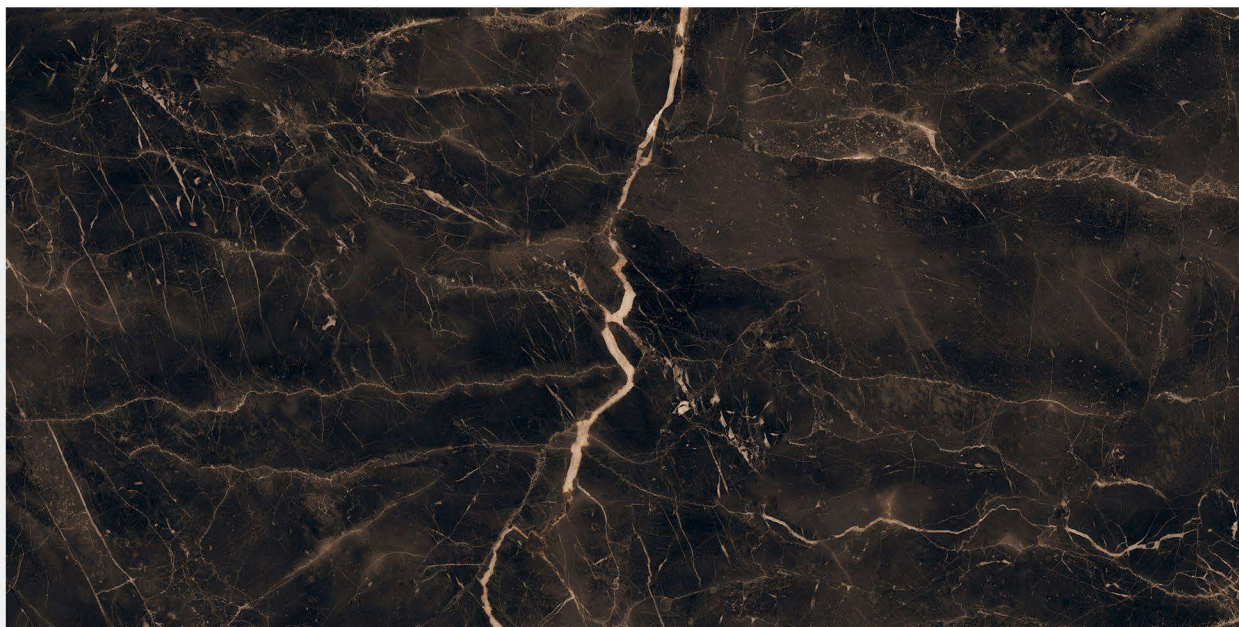

600 X 1200 mm

HIGH GLOSS
FINISH

GLAZED PORCELAIN TILES

BLUE SILK

600 X 1200 mm

HIGH GLOSS
FINISH

GLAZED PORCELAIN TILES

BROWN DIAMOND