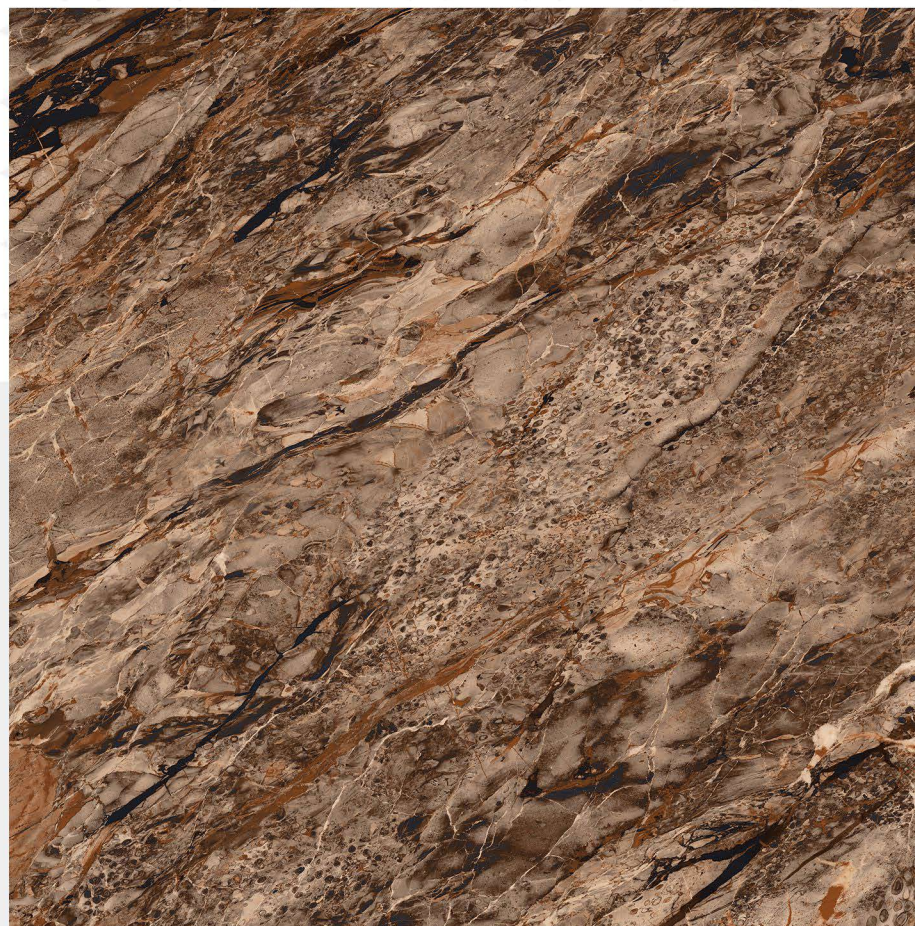

GLAZED PORCELAIN TILES

> GOLD MARROAN

1200 X 1200 mm

HIGH GLOSS  
FINISH

GLAZED PORCELAIN TILES

> LIEM BROWN

1200 X 1200 mm

HIGH GLOSS  
FINISH