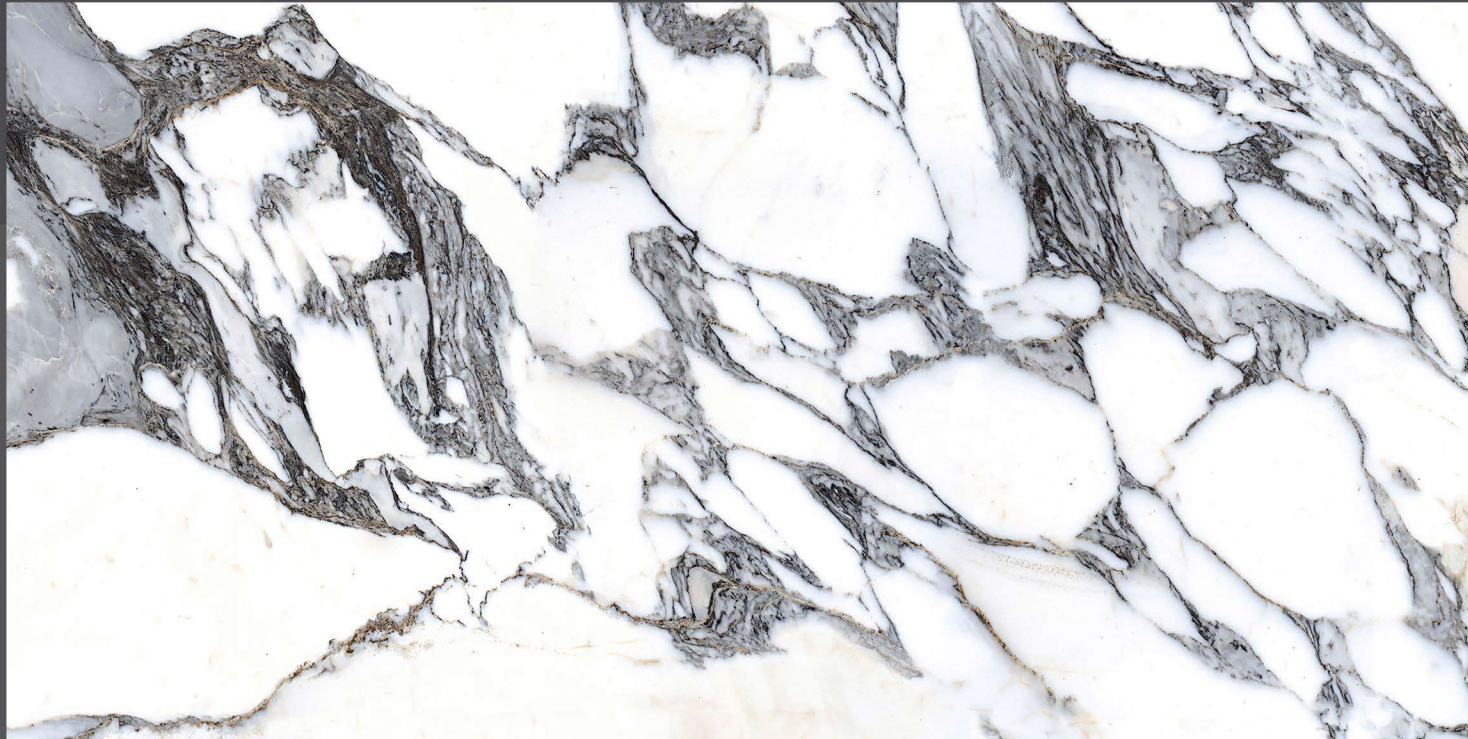

FLOOR TILES

LIVING AREA

> MARBELA CHOCO

800 X 1600 mm

HIGH GLOSS  
FINISH

GLAZED PORCELAIN TILES

> ONICE

800 X 1600 mm