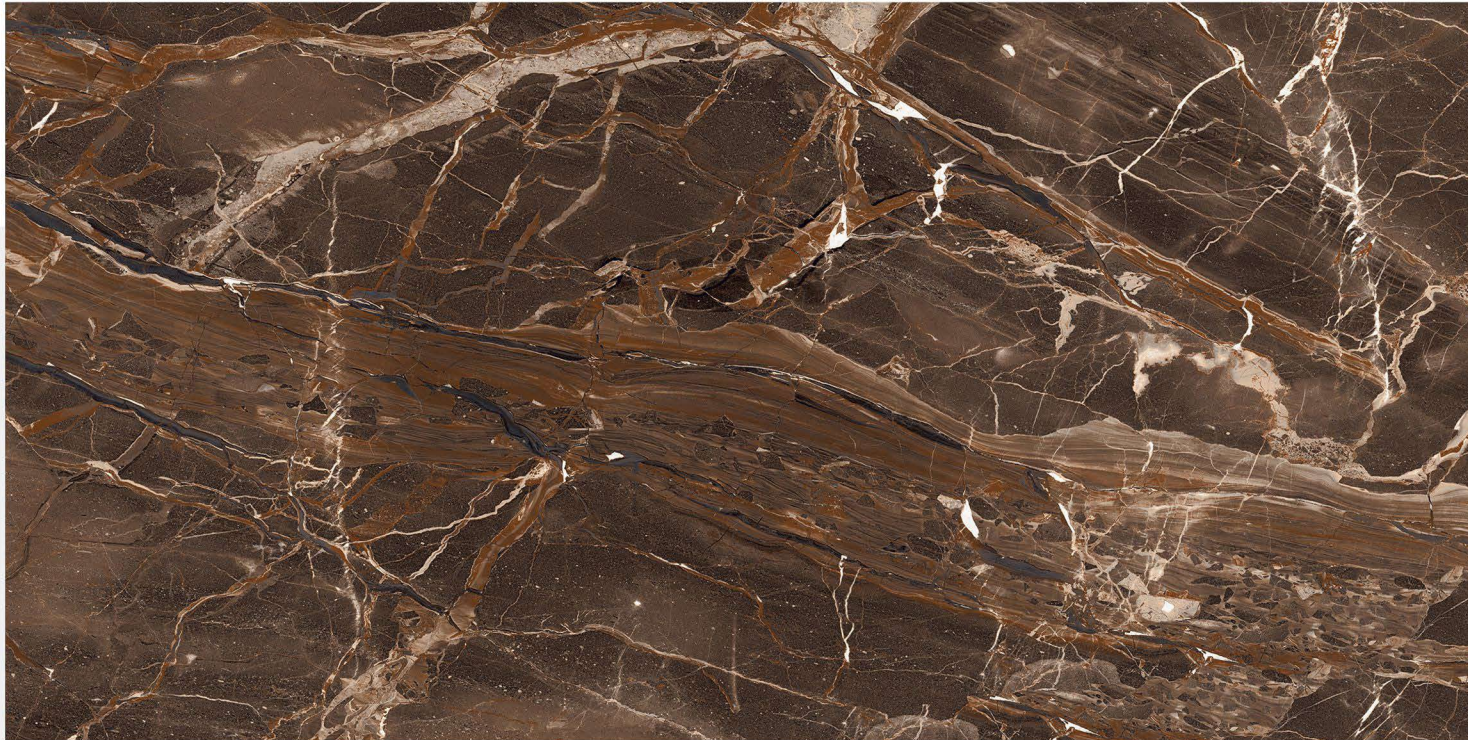

HIGH GLOSS  
FINISH

GLAZED PORCELAIN TILES

RANDOM

WALL TILES

FLOOR TILES

LIVING AREA

› ROSSO CHOCO

800 X 1600 mm