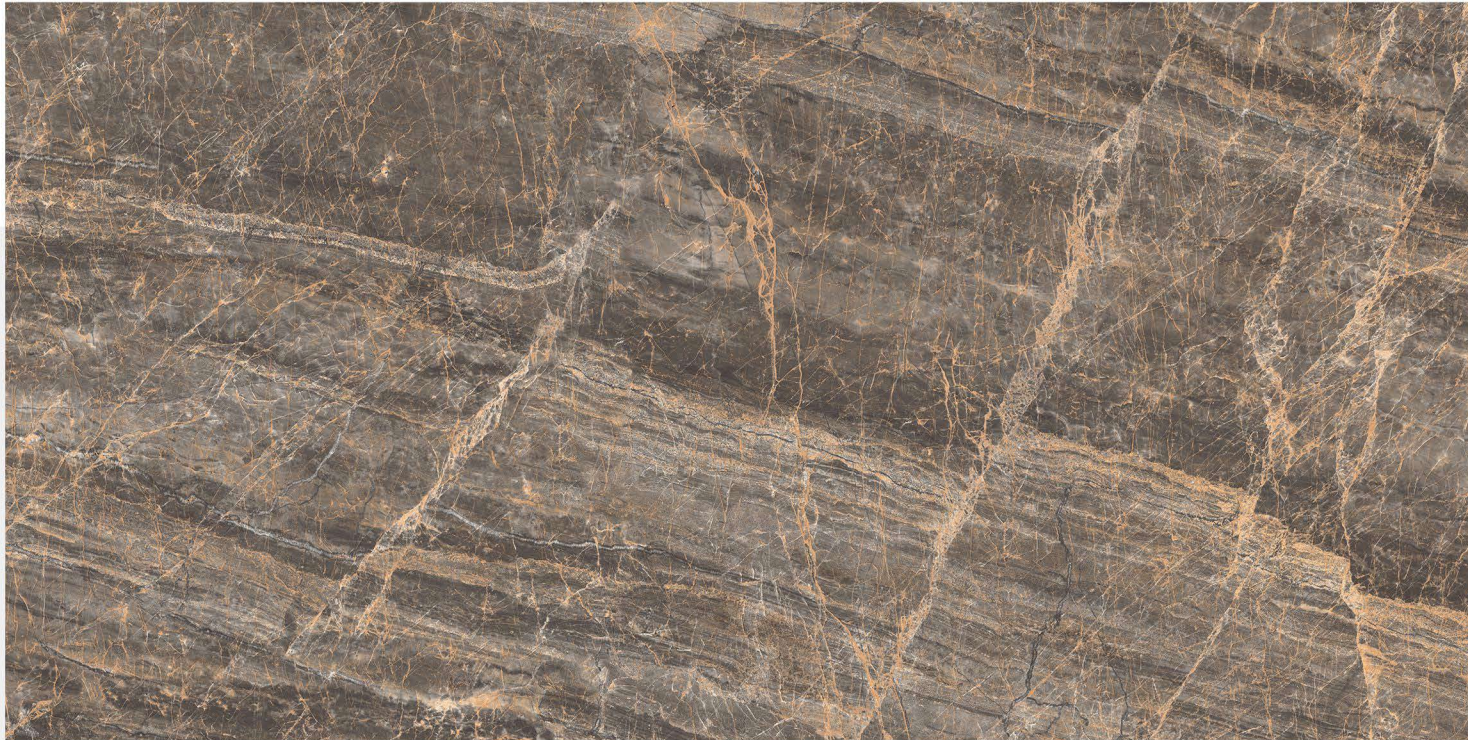

800 X 1600 mm

HIGH GLOSS
FINISH

GLAZED PORCELAIN TILES

ELITE NATURAL