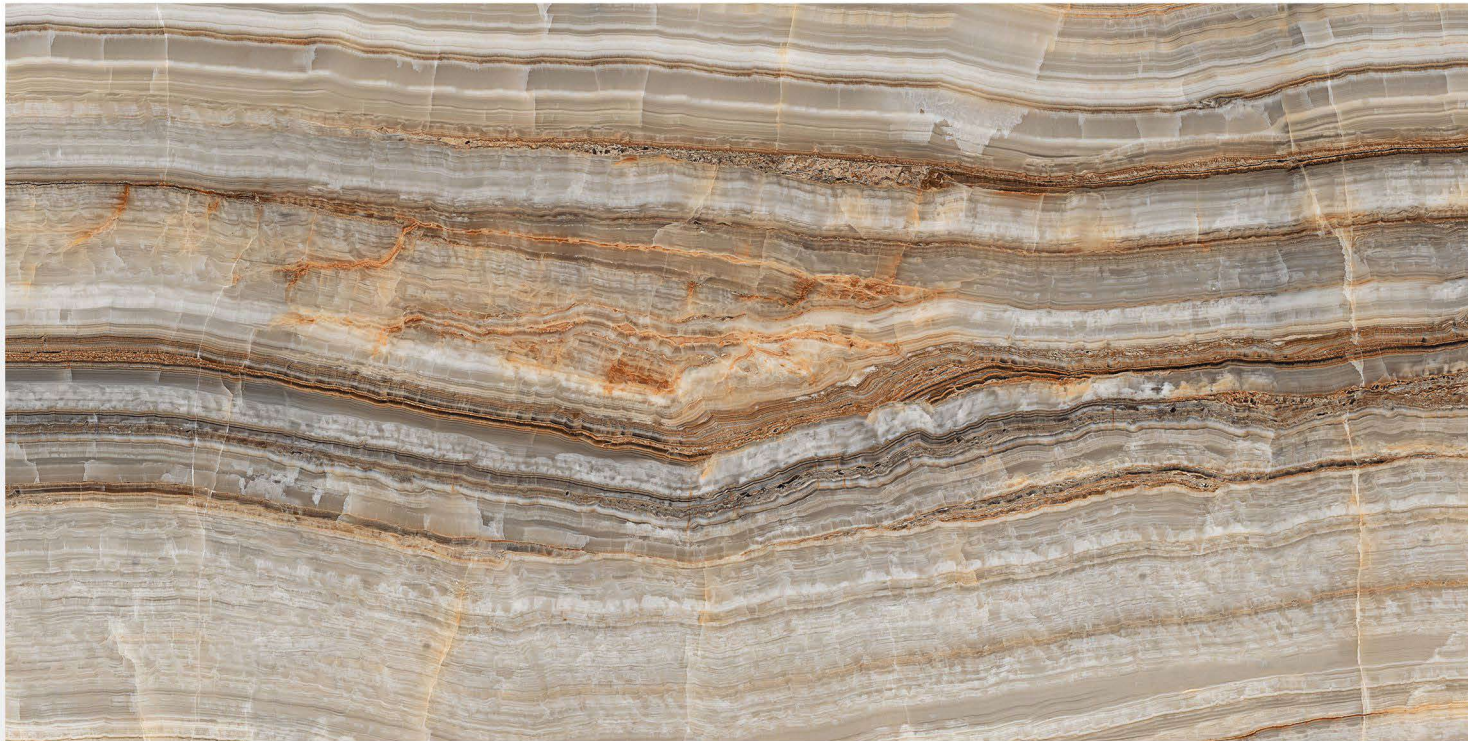

800 X 1600 mm

HIGH GLOSS
FINISH

GLAZED PORCELAIN TILES

PIED ONIX