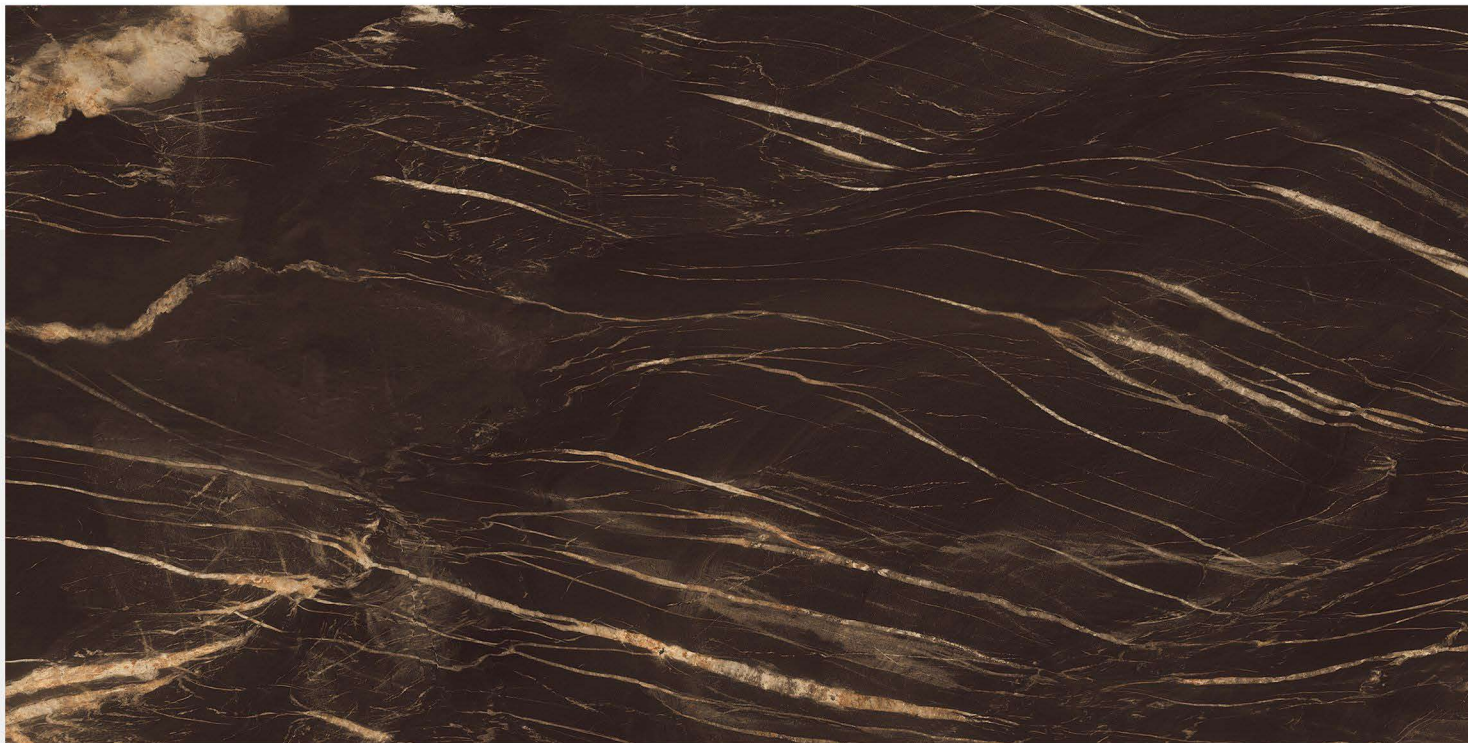

HIGH GLOSS  
FINISH

GLAZED PORCELAIN TILES

RANDOM

WALL TILES

FLOOR TILES

LIVING AREA

> BROSS GOLD

800 X 1600 mm