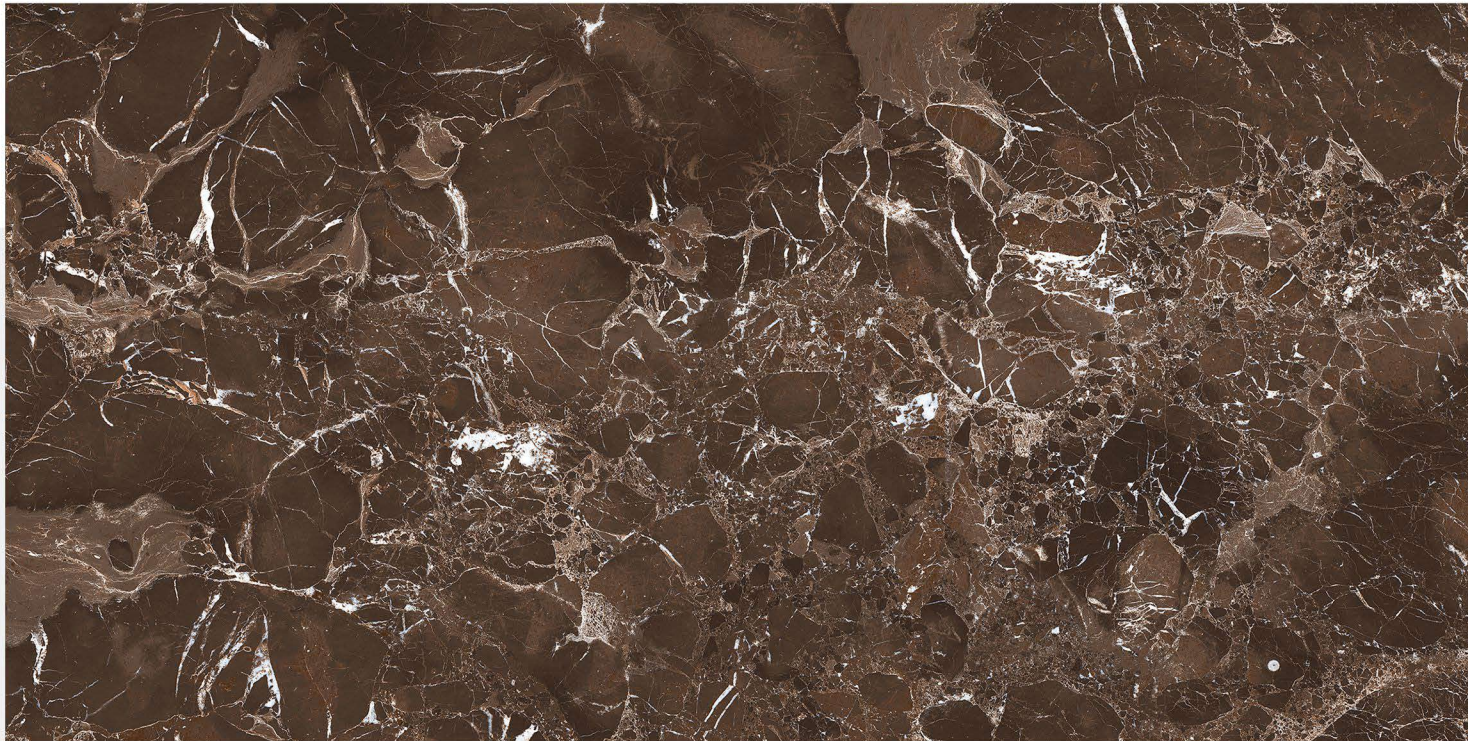

800 X 1600 mm

HIGH GLOSS
FINISH

GLAZED PORCELAIN TILES

> KENYA NERO