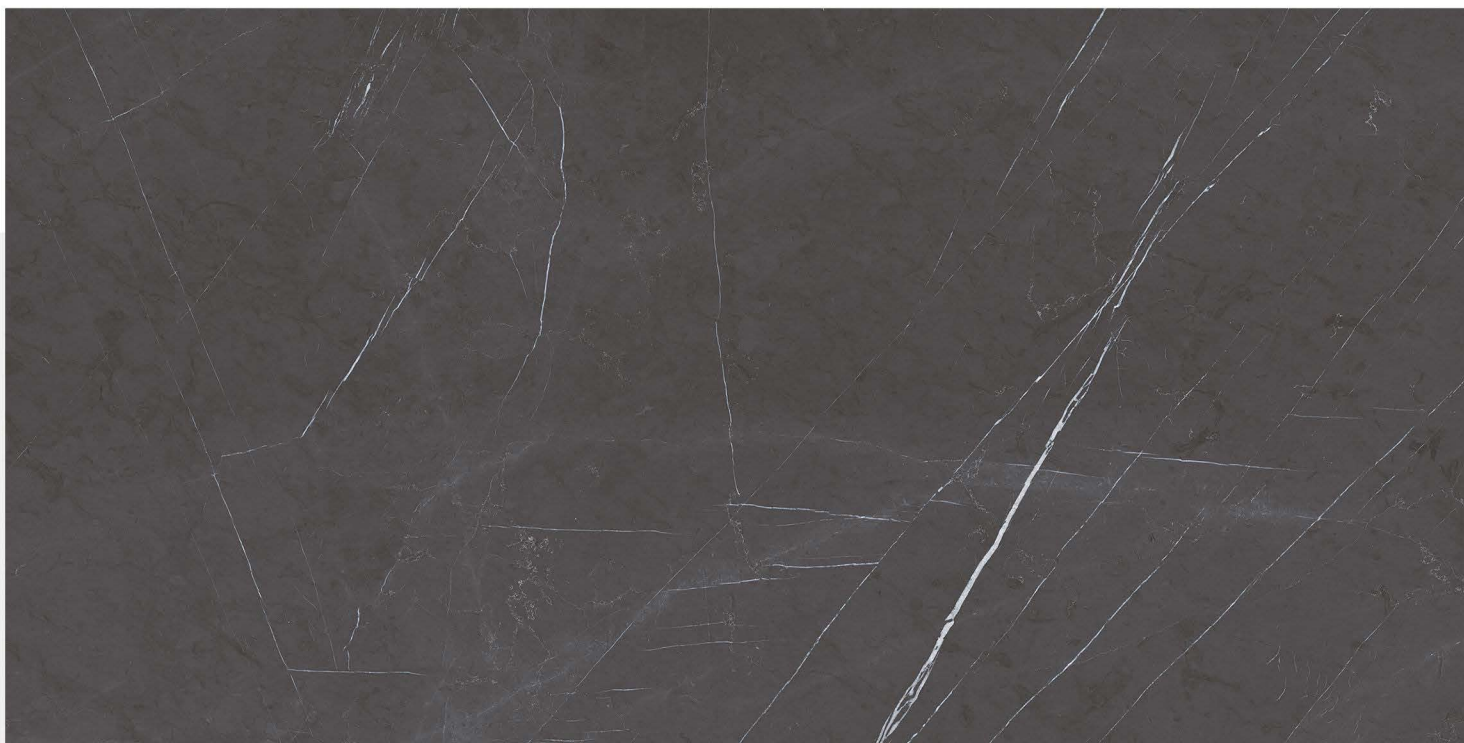

800 X 1600 mm

HIGH GLOSS
FINISH

GLAZED PORCELAIN TILES

FLORENCE GRIS