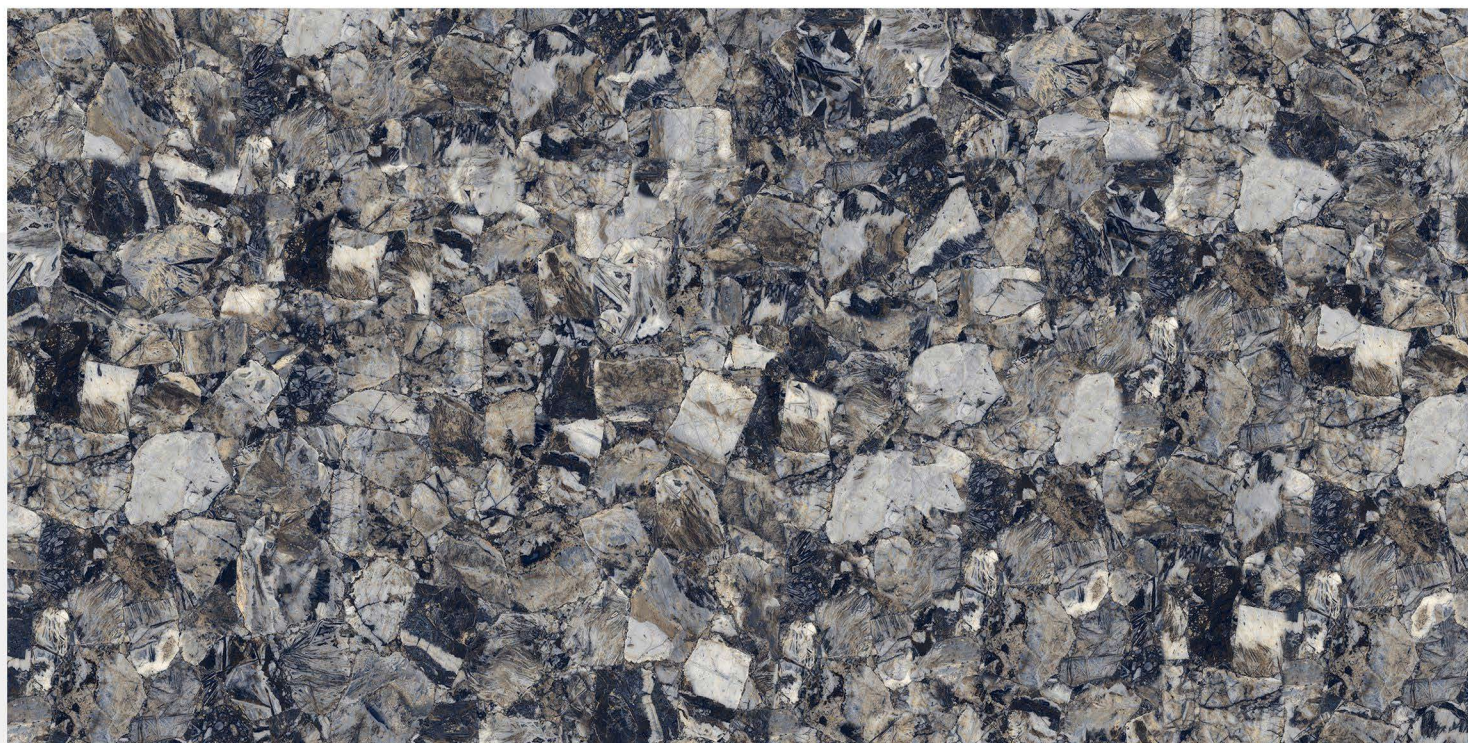

800 X 1600 mm

HIGH GLOSS
FINISH

GLAZED PORCELAIN TILES

RANDOM

WALL TILES

FLOOR TILES

LIVING AREA

MARBELA BLUE