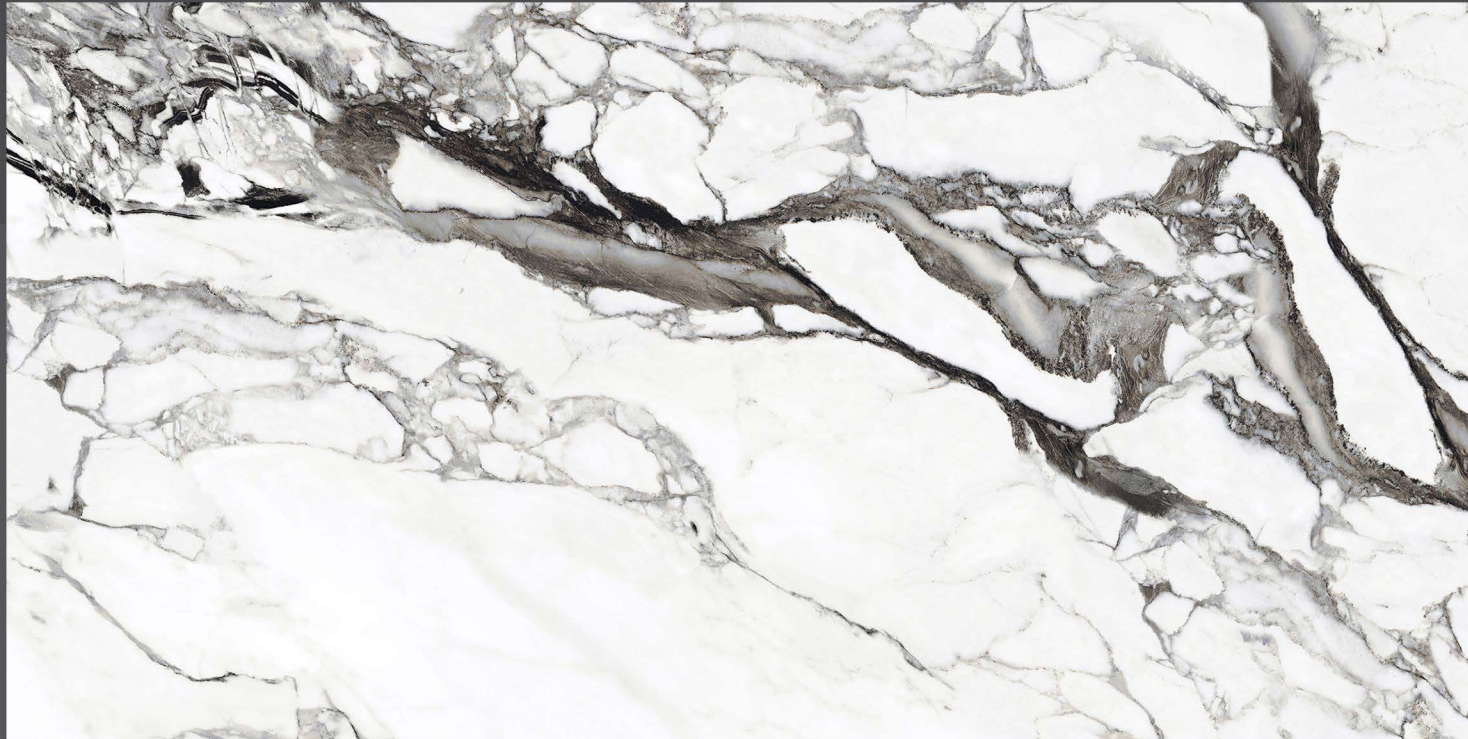

800 X 1600 mm

HIGH GLOSS
FINISH

GLAZED PORCELAIN TILES

> SPARKLE NATURAL