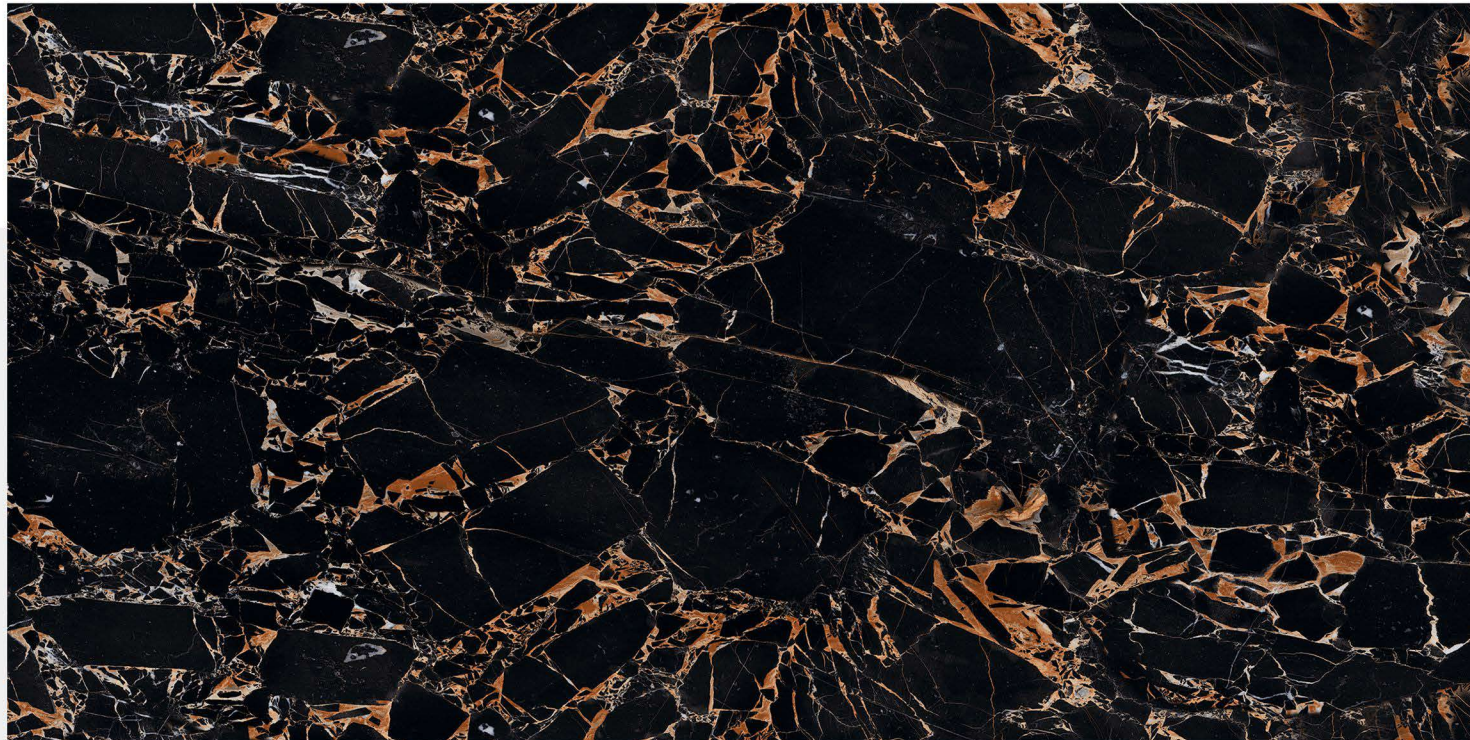

800 X 1600 mm

HIGH GLOSS
FINISH

GLAZED PORCELAIN TILES

RANDOM

WALL TILES

FLOOR TILES

LIVING AREA

LIVANTO BLACK