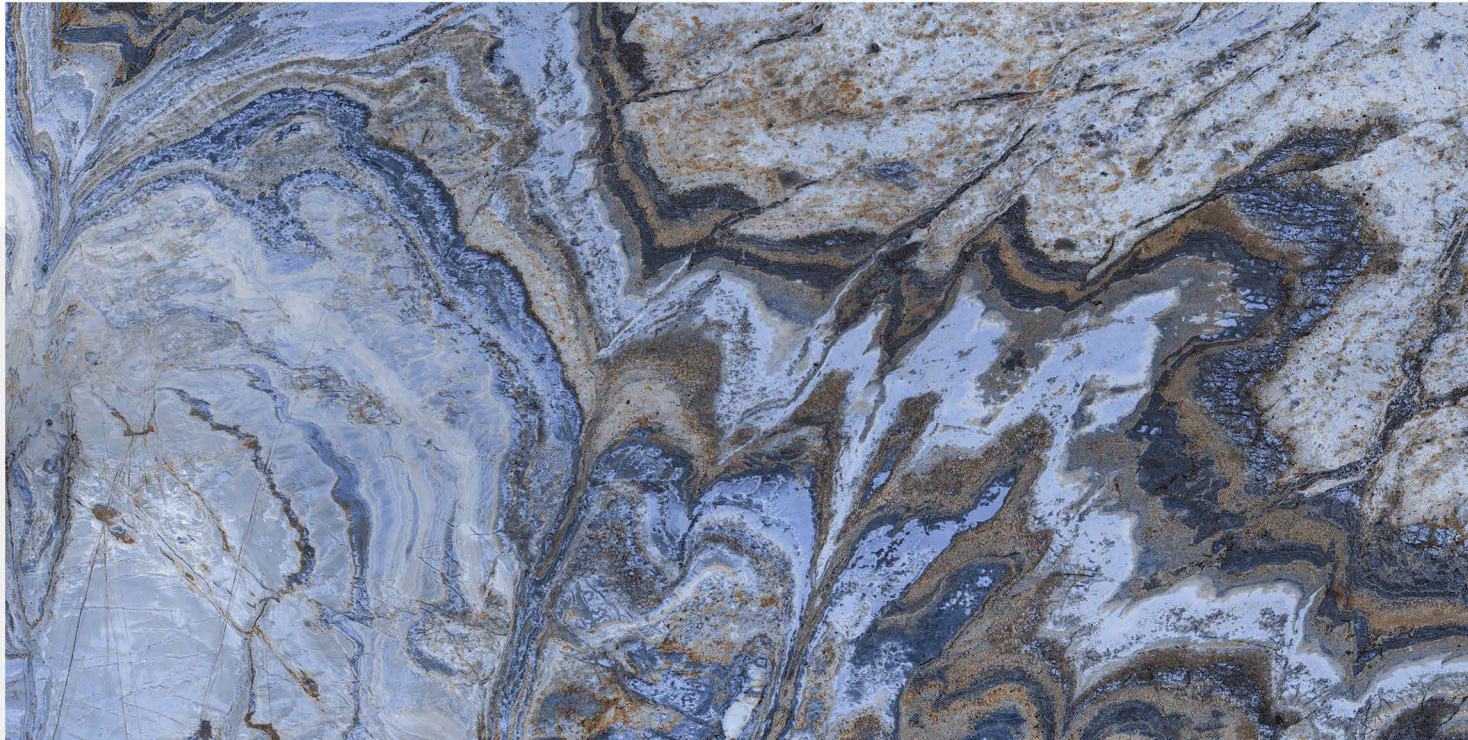

800 X 1600 mm

HIGH GLOSS
FINISH

GLAZED PORCELAIN TILES

RANDOM

WALL TILES

FLOOR TILES

LIVING AREA

BLUE VINCI