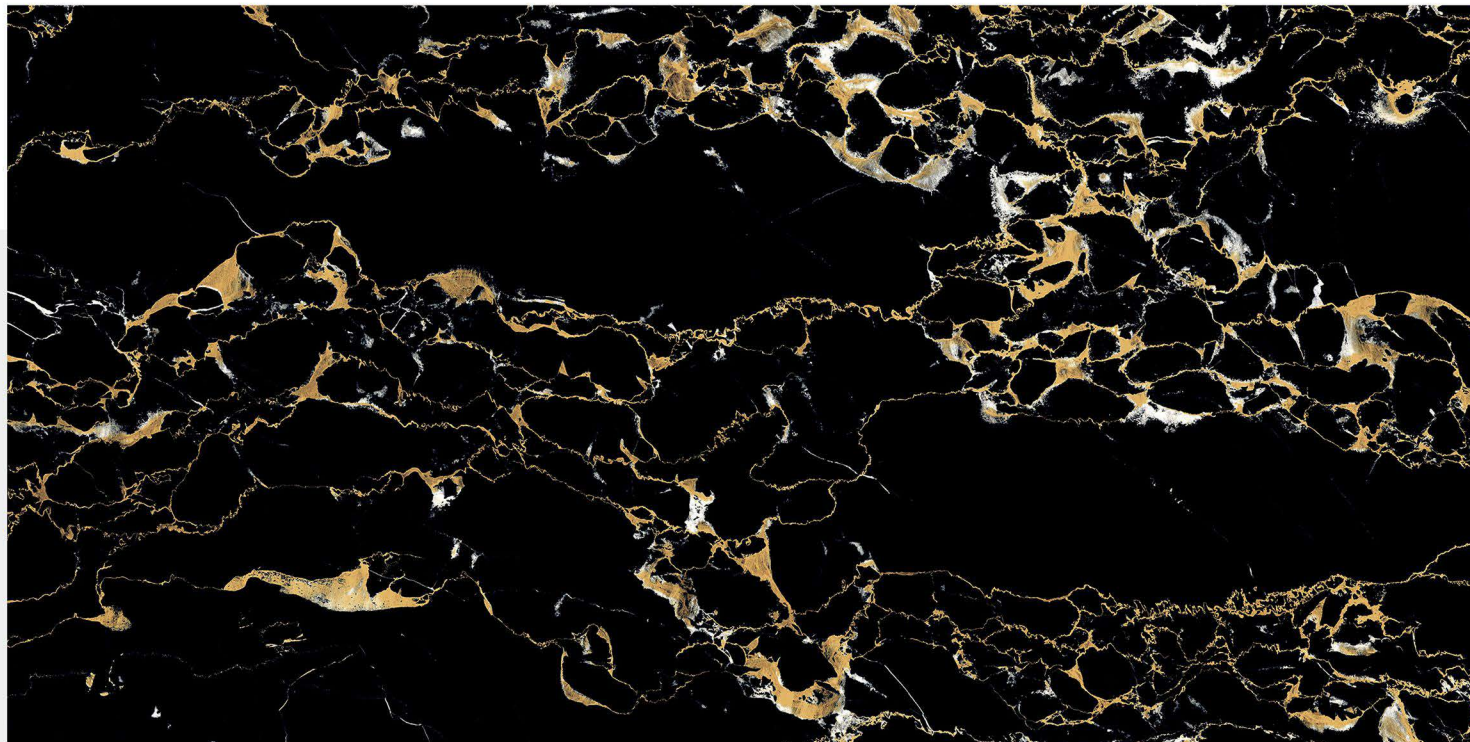

800 X 1600 mm

HIGH GLOSS
FINISH

GLAZED PORCELAIN TILES

RANDOM

WALL TILES

FLOOR TILES

LIVING AREA

PORTROW BLACK