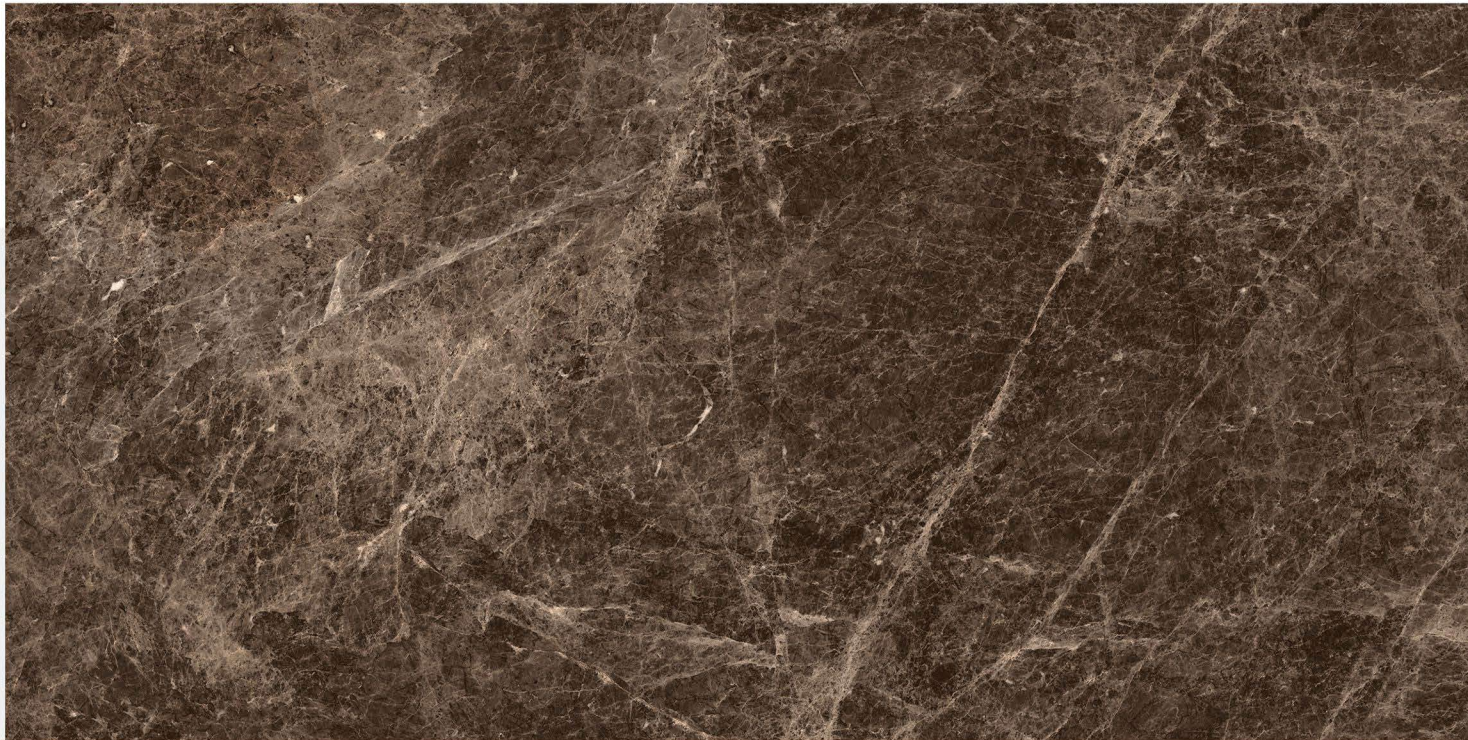

HIGH GLOSS  
FINISH

GLAZED PORCELAIN TILES

EMERALD

800 X 1600 mm

HIGH GLOSS  
FINISH

GLAZED PORCELAIN TILES

EMPERADOR CHOCO

800 X 1600 mm