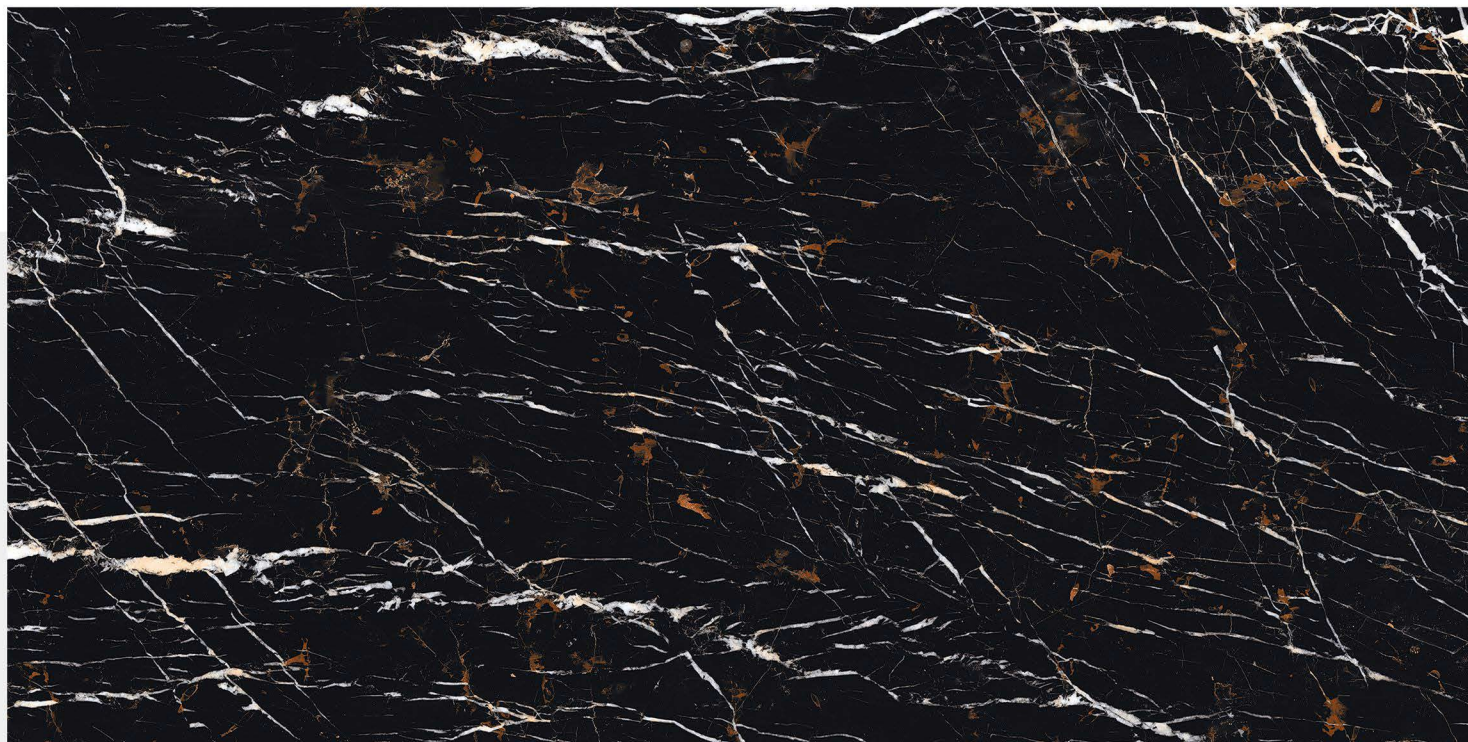

HIGH GLOSS  
FINISH

GLAZED PORCELAIN TILES

> SPARKLE NATURAL

800 X 1600 mm

HIGH GLOSS  
FINISH

GLAZED PORCELAIN TILES

SVART BLACK

800 X 1600 mm