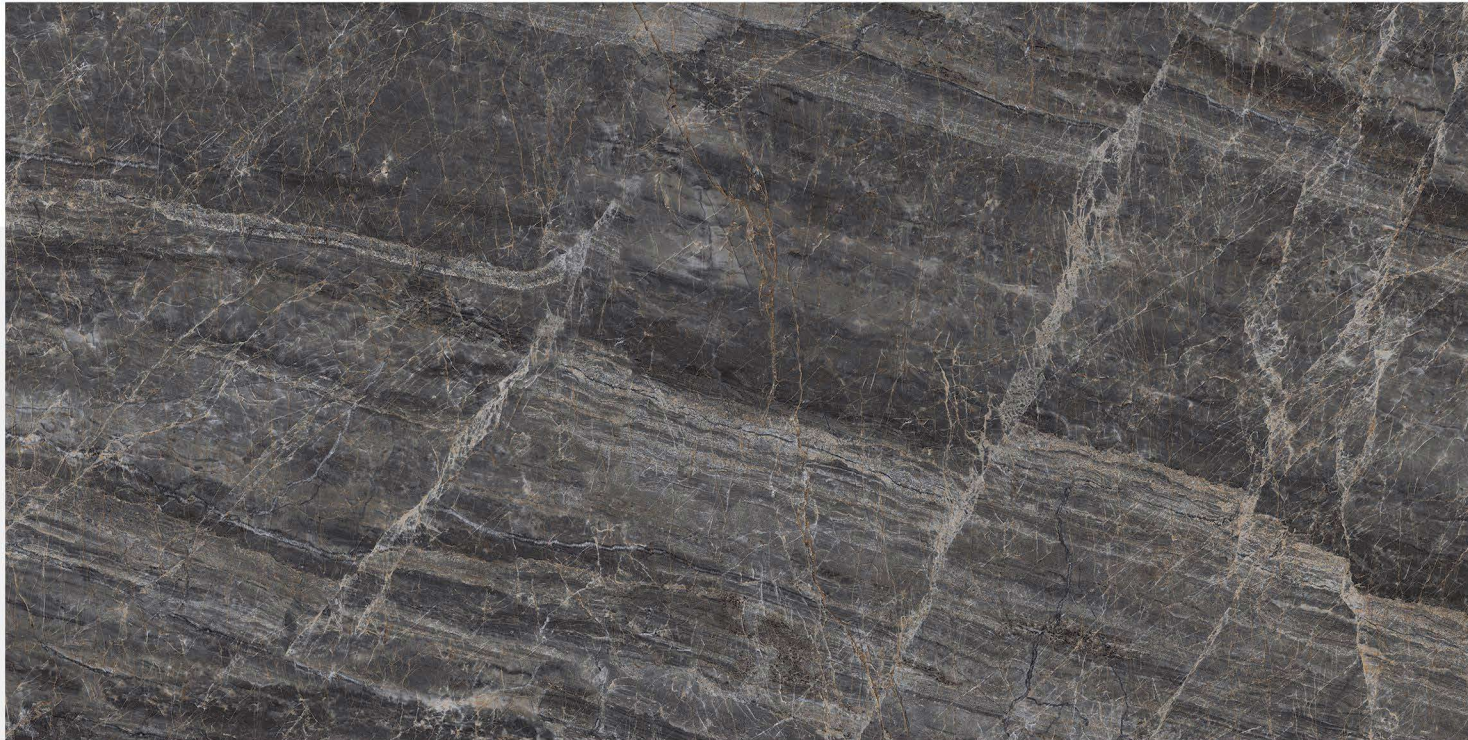

HIGH GLOSS  
FINISH

GLAZED PORCELAIN TILES

ELITE NATURAL

800 X 1600 mm

HIGH GLOSS  
FINISH

GLAZED PORCELAIN TILES

ELITE NERO

800 X 1600 mm