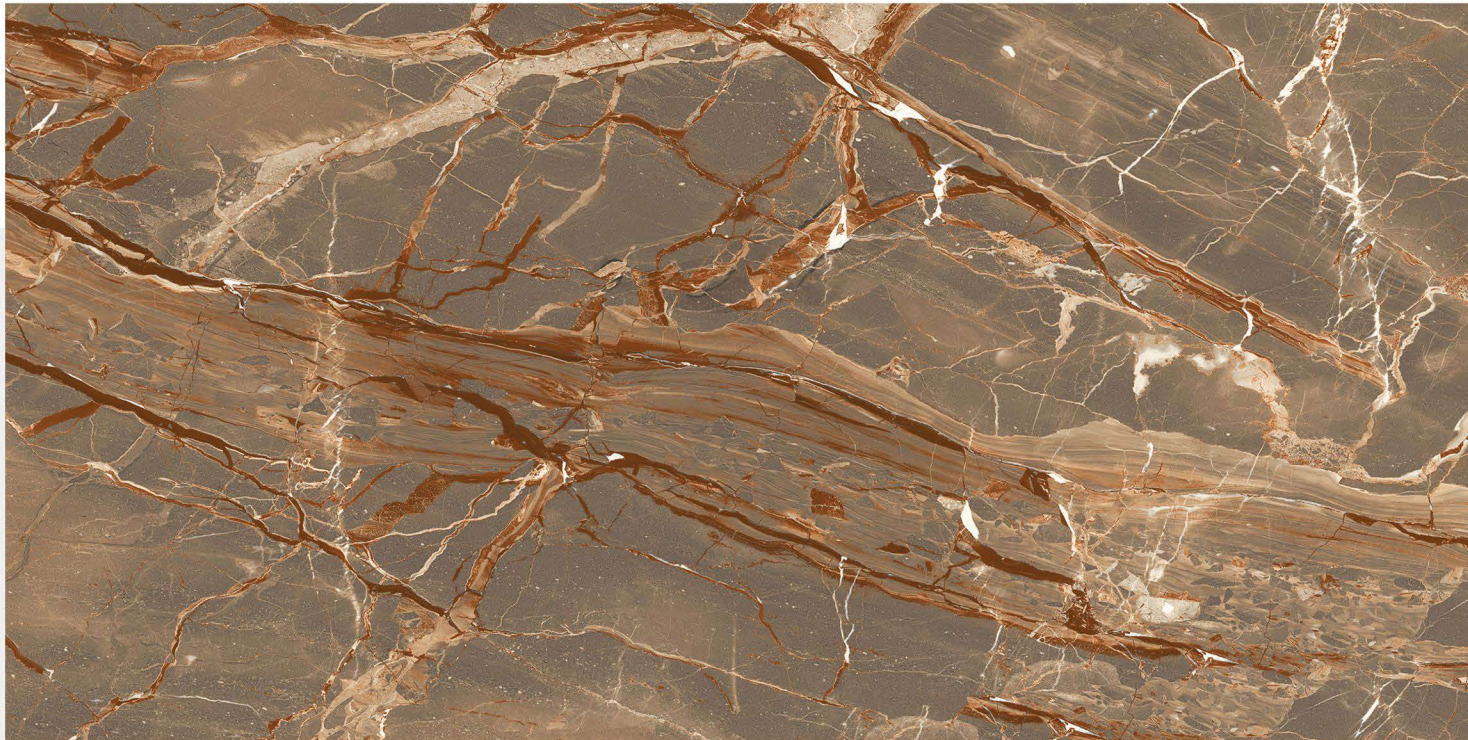

FLOOR TILES

LIVING AREA

PORTROW BLACK

800 X 1600 mm

HIGH GLOSS  
FINISH

GLAZED PORCELAIN TILES

ROSSO BROWN

800 X 1600 mm