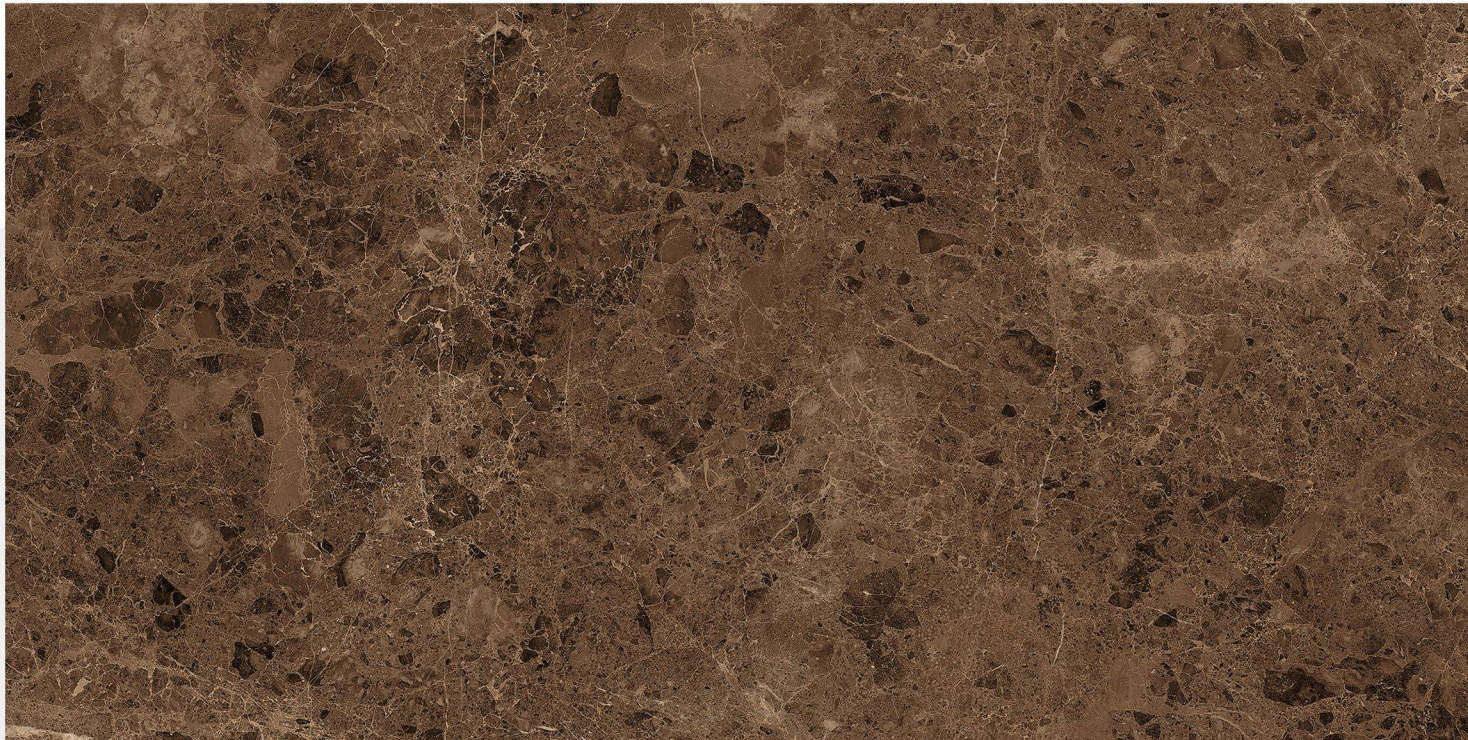

800 X 1600 mm

HIGH GLOSS
FINISH

GLAZED PORCELAIN TILES

EMPERADOR COFFEE