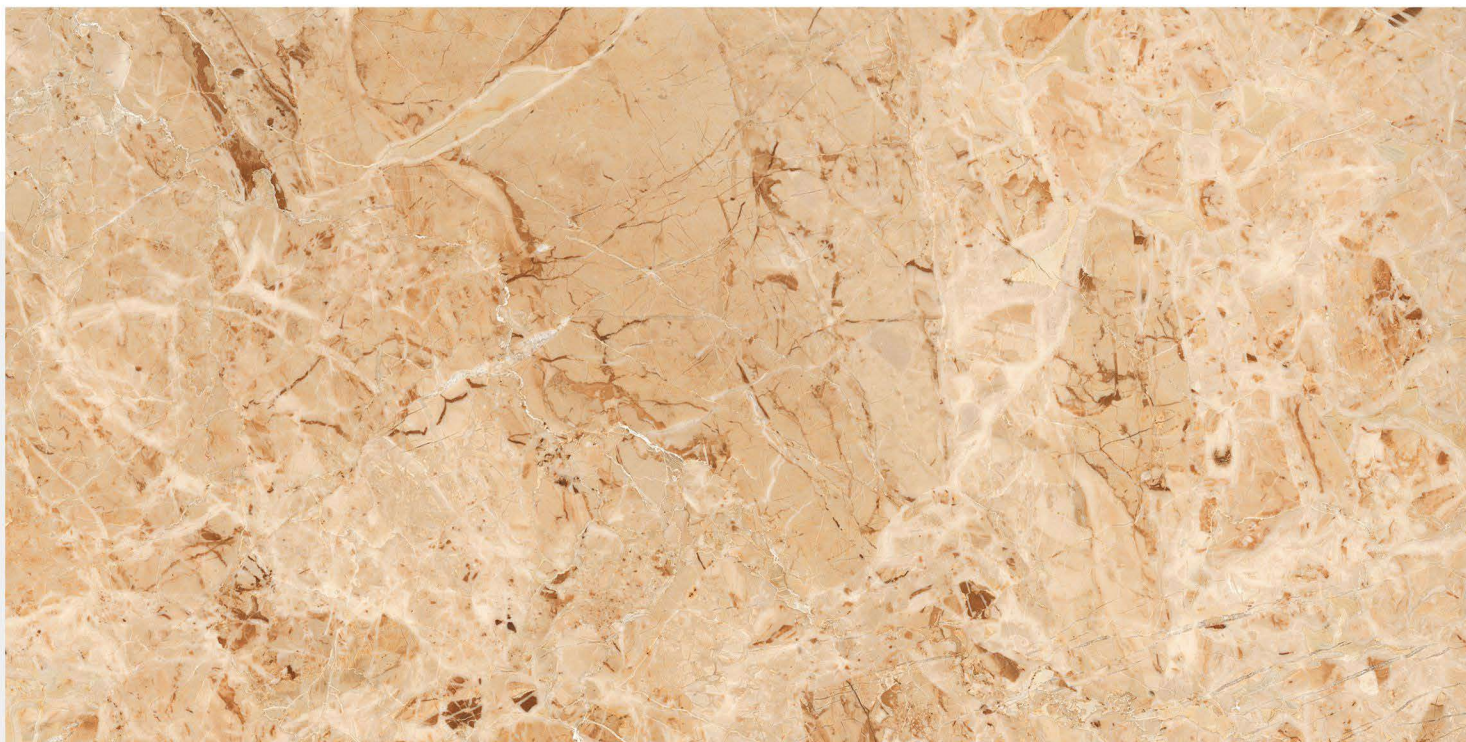

800 X 1600 mm

HIGH GLOSS
FINISH

GLAZED PORCELAIN TILES

BRECCIA AURORA