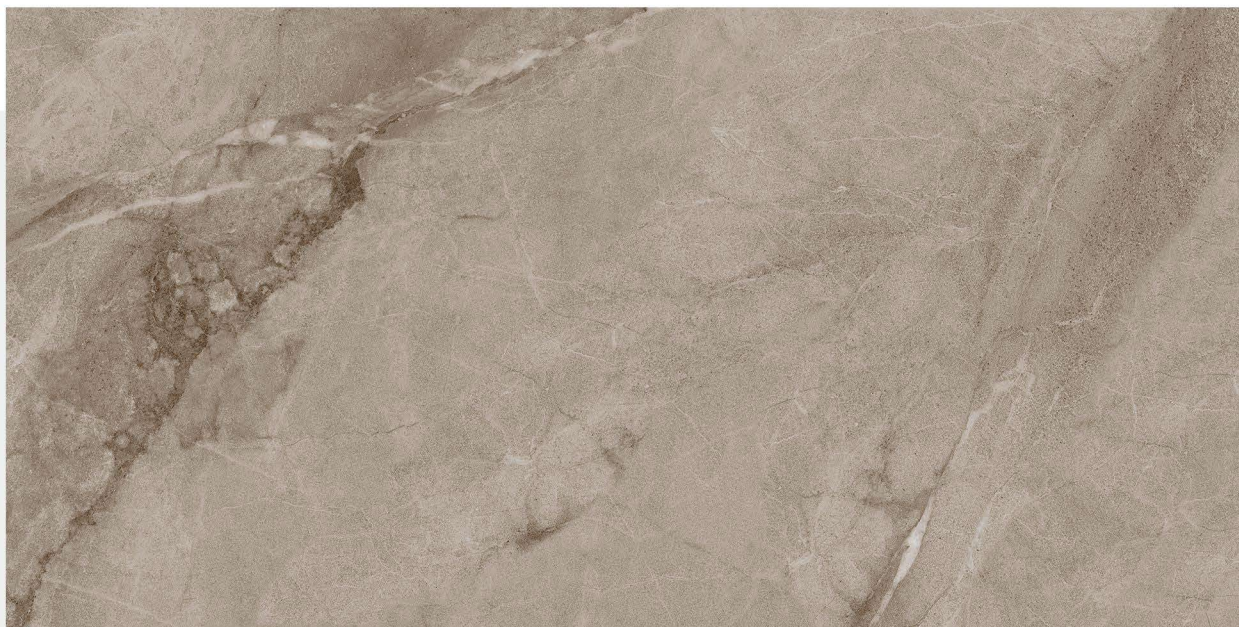

MATT COLLECTION

600x1200mm

vemō ceramica
Better than Greater

600 X 1200 mm

M MATT
FINISH

GLAZED PORCELAIN TILES

> AVENUE DARK

600 X 1200 mm