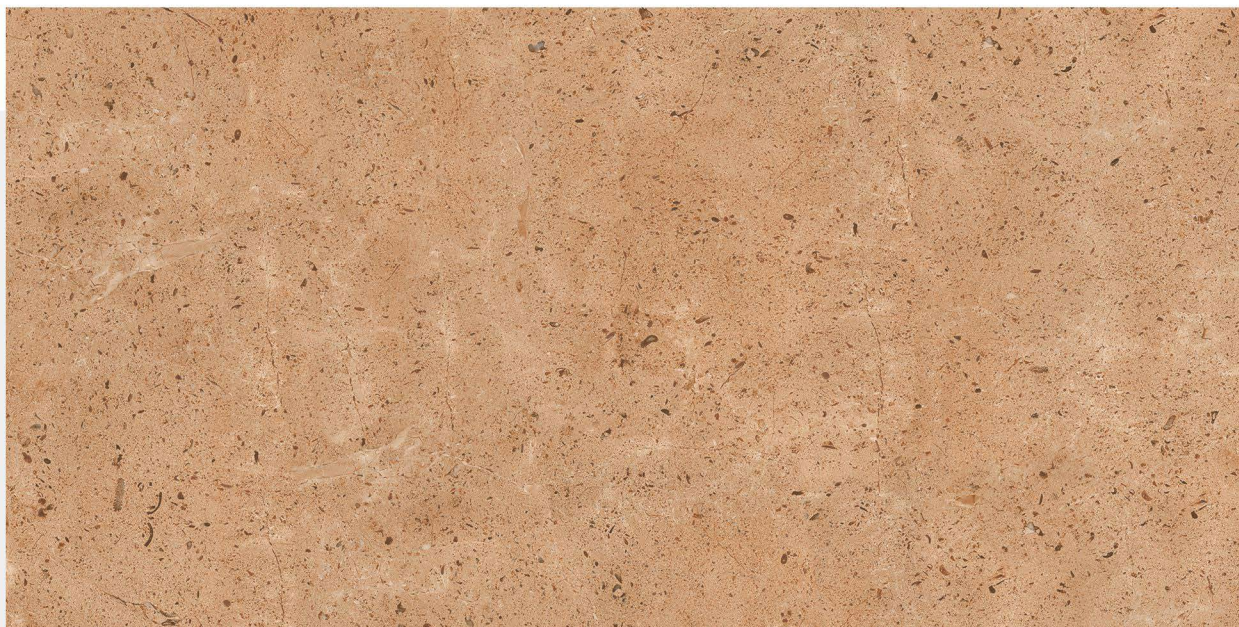

FLOOR TILES

LIVING AREA

> SANDY BEIGE

600 X 1200 mm

M MATT
FINISH

GLAZED PORCELAIN TILES

> SANDY BROWN

600 X 1200 mm