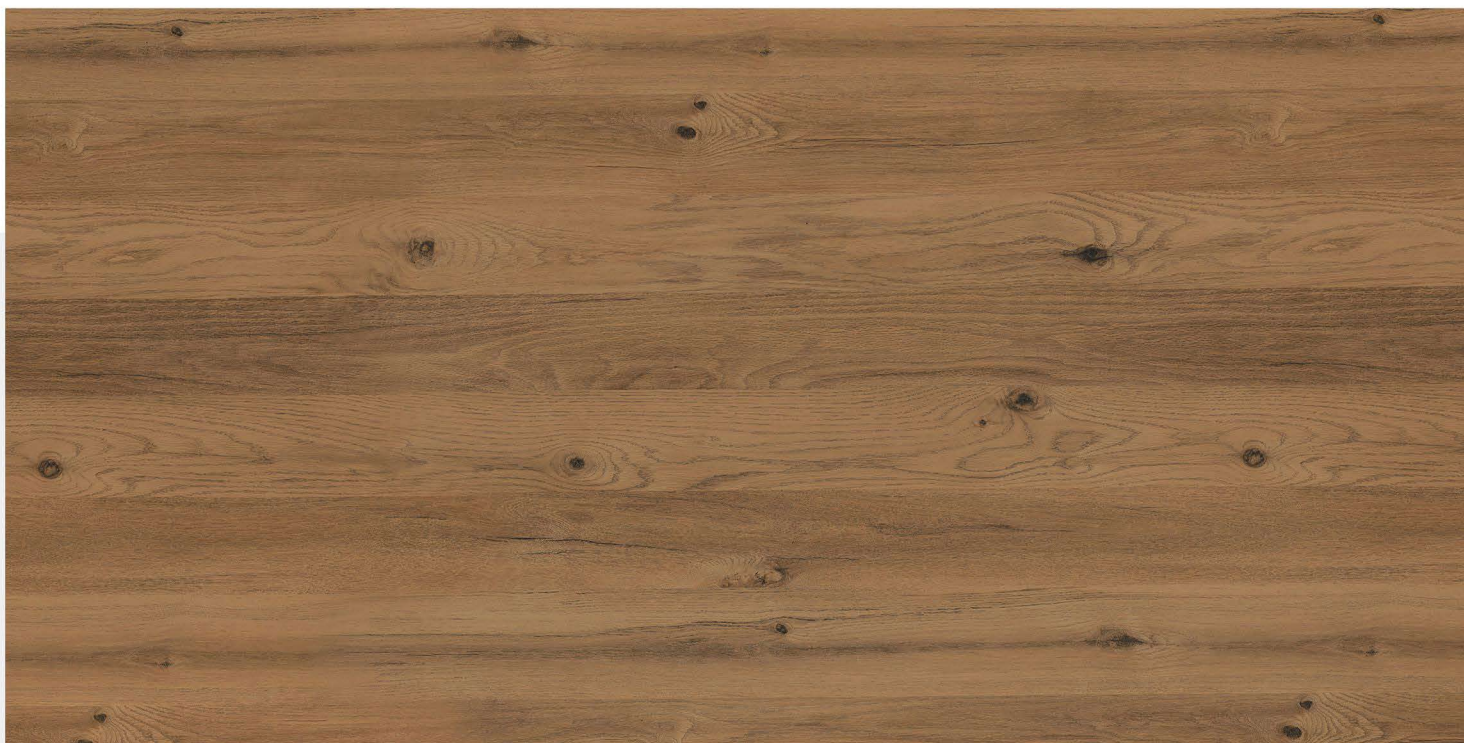

M MATT
FINISH

GLAZED PORCELAIN TILES

> KINDER WHITE

800 X 1600 mm

M MATT
FINISH

GLAZED PORCELAIN TILES

> LAMINA YELLOW

800 X 1600 mm