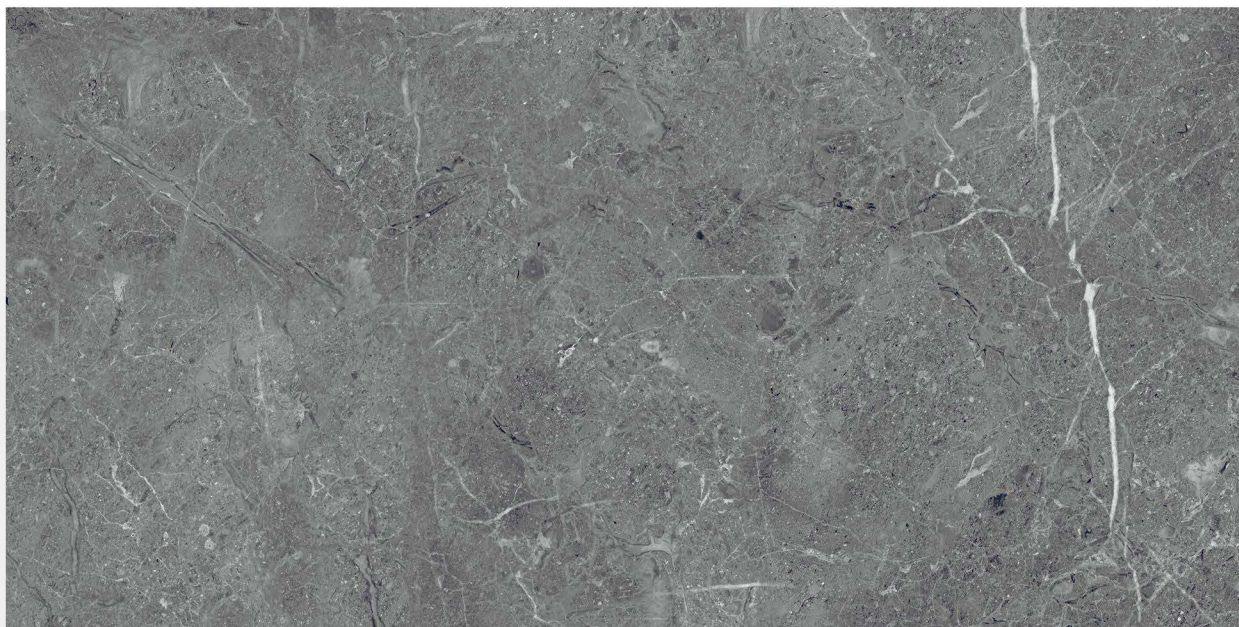

600 X 1200 mm

SATIN
FINISH

GLAZED PORCELAIN TILES

TACO CHARCOAL