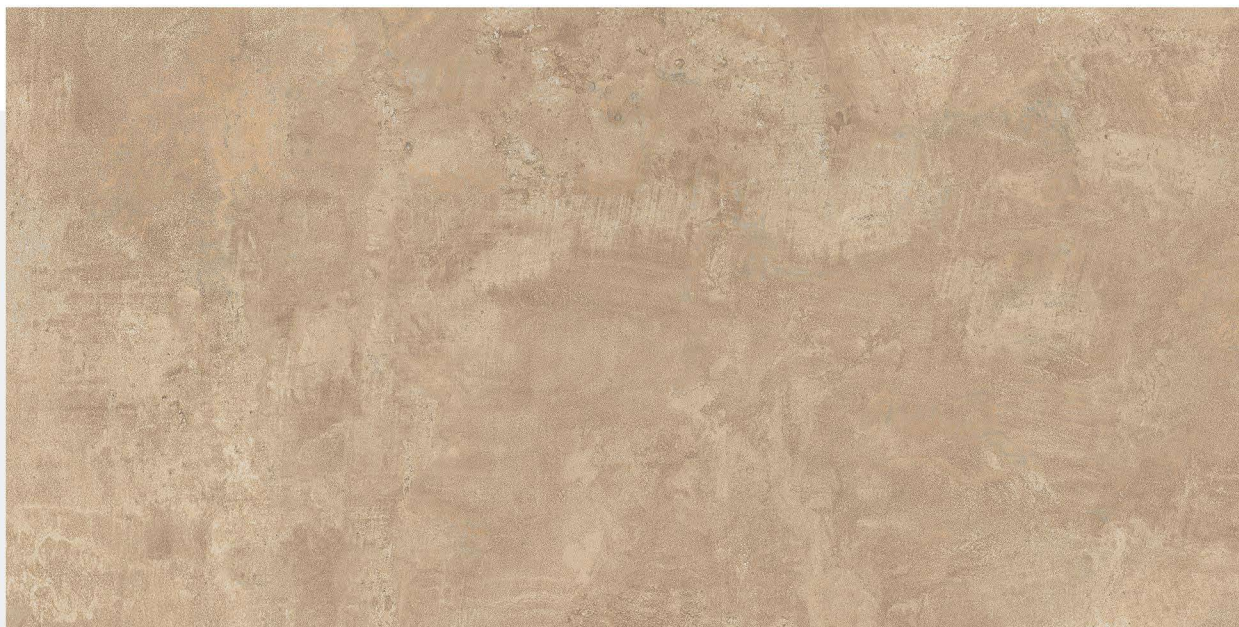

600 X 1200 mm

SATIN
FINISH

GLAZED PORCELAIN TILES

RANDOM

WALL TILES

FLOOR TILES

LIVING AREA

> LEMONY BROWN