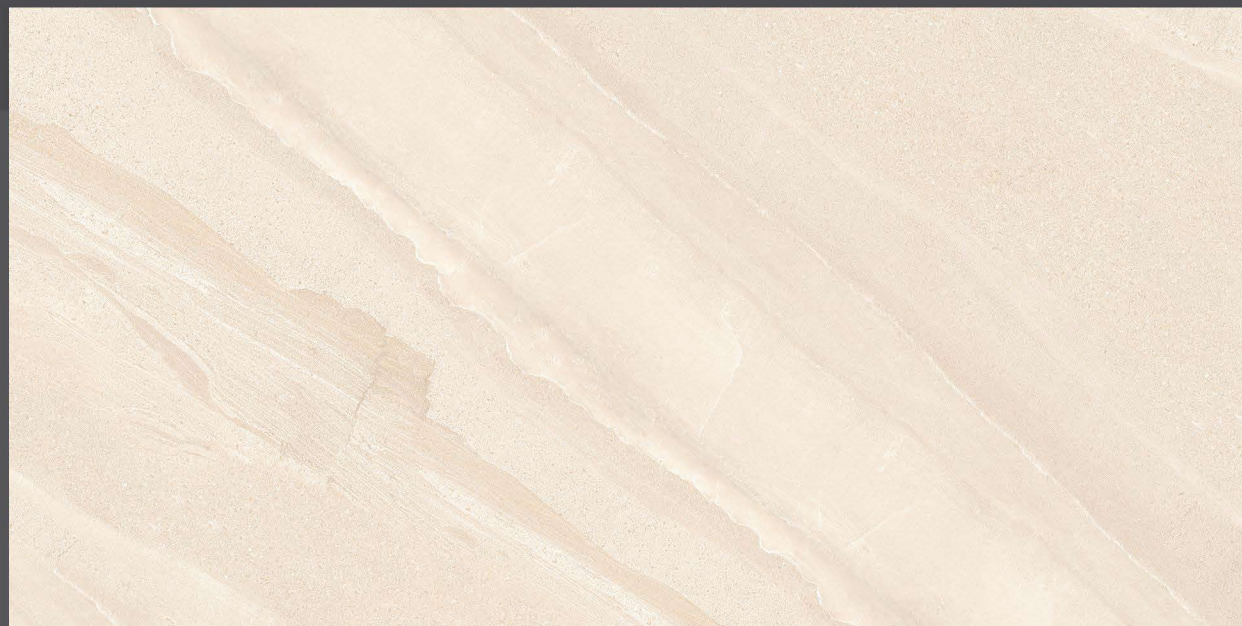

> METRIX GREY

600 X 1200 mm

GLAZED PORCELAIN TILES

> PARKAR BEIGE

600 X 1200 mm

SATIN
FINISH

GLAZED PORCELAIN TILES

RANDOM