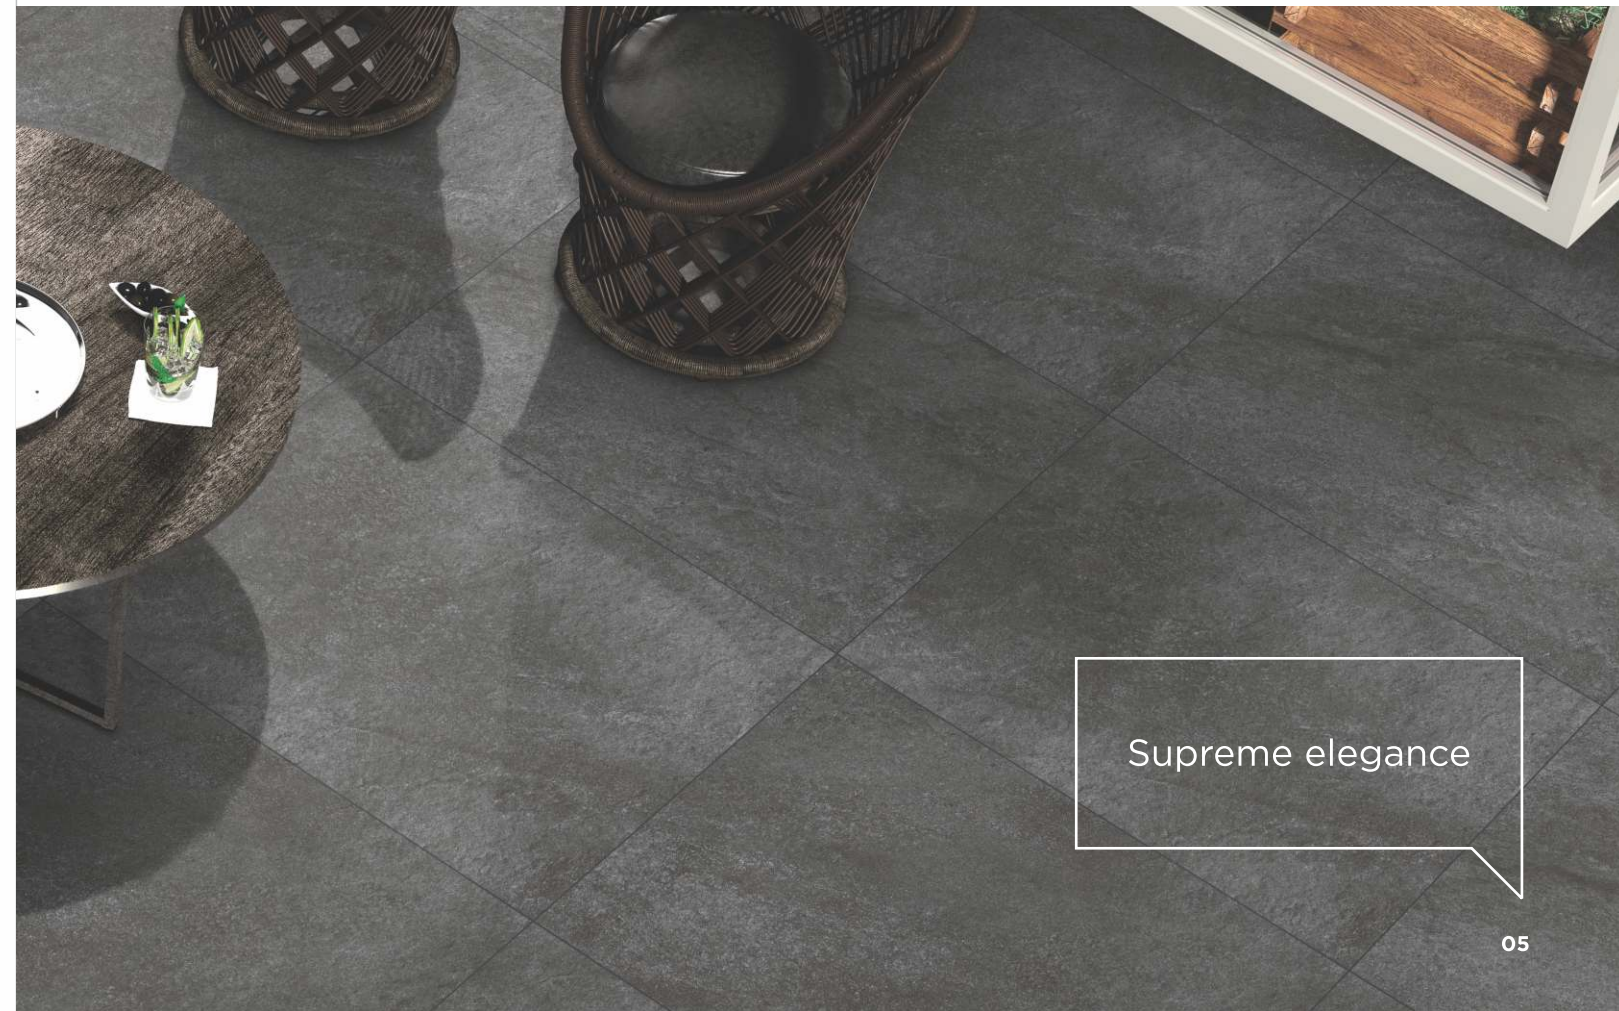

HAMMER  
STONE NERO 600x600mm

600x900mm

600x1200mm

HAMMER  
STONE BEIGE 600x600mm

600x900mm

600x1200mm

Supreme elegance

FULL COLOR BODY